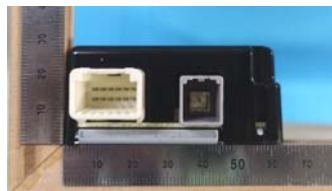

DENSO CORPORATION
Remote Keyless Entry System and TPMS (Receiver)
FCC ID: HYQ23ABL

External Photos: 12pin type

Top View

Left View

Front View

Right View

Rear View

Bottom View

DENSO CORPORATION
Remote Keyless Entry System and TPMS (Receiver)
FCC ID: HYQ23ABL

External Photos: 12pin + Coaxial type

Top View

Left View

Front View

Right View

Rear View

Bottom View