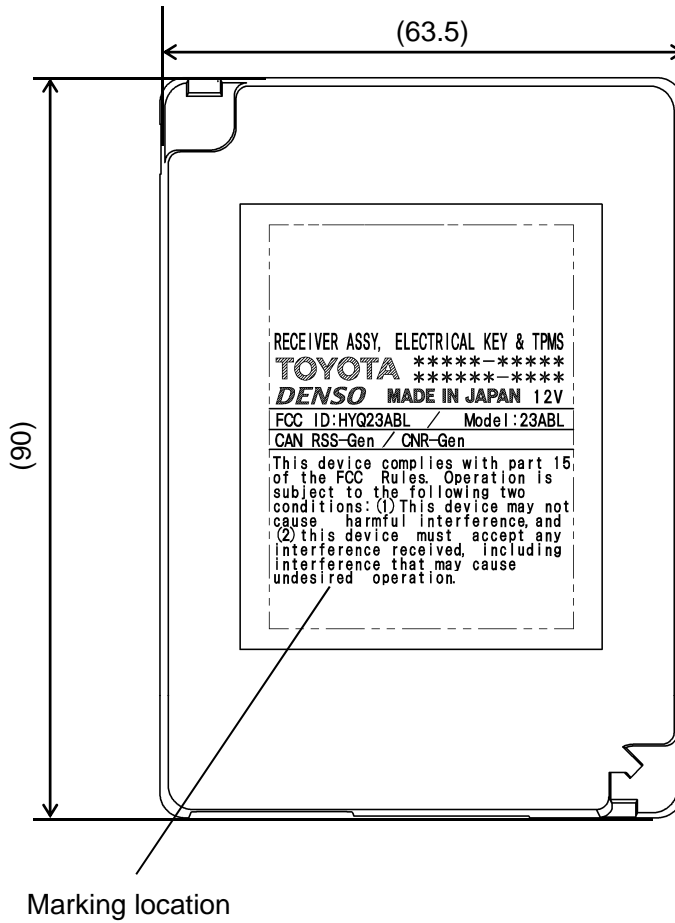

Product: Remote Keyless Entry System and TPMS (Receiver)

Model: 23ABL

Marking location:

Unit: mm
Scale: free

Note:

Compliance statement of marking will not be changed, but marking layout, size and other indications may be changed.