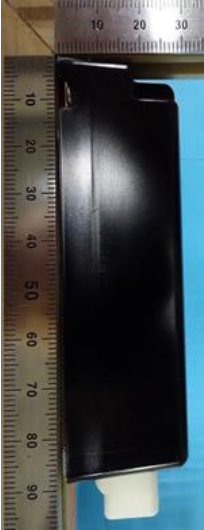

DENSO CORPORATION
Remote Keyless Entry System and TPMS (Receiver)
FCC ID: HYQ23ABE

External Photos (12pin type)

Top View

Left View

Front View

Right View

Rear View

Bottom View

DENSO CORPORATION
Remote Keyless Entry System and TPMS (Receiver)
FCC ID: HYQ23ABE

External Photos (12pin + Coaxial type)

Top View

Left View

Front View

Right View

Rear View

Bottom View