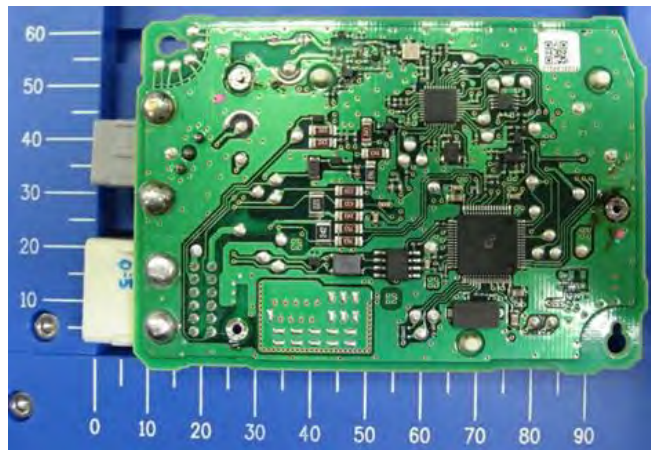

DENSO CORPORATION
Remote Keyless Entry System and TPMS (Receiver)
FCC ID: HYQ23ABB

Internal Photos (Variation No.11)

Antenna

Component Side with antenna

Component Side without antenna

Solder Side

- Inverse F Antenna : TYPE 4
- External Antenna : TYPE 2
- Antenna Switching : TYPE 1

DENSO CORPORATION
Remote Keyless Entry System and TPMS (Receiver)
FCC ID: HYQ23ABB

Internal Photos (Variation No.14)

Antenna

Component Side with antenna

Component Side without antenna

Solder Side

- Inverse L Antenna : TYPE 1
- External Antenna : TYPE 2
- Antenna Switching : TYPE 1