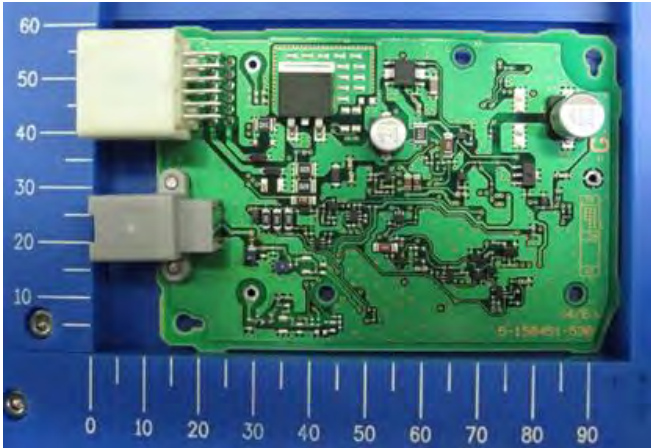

DENSO CORPORATION
Remote Keyless Entry System and TPMS (Receiver)
FCC ID: HYQ23ABB

Internal Photos (Variation No.3)

Antenna

Component Side with antenna

Component Side without antenna

Solder Side

- Inverse F Antenna : TYPE 1
- External Antenna : TYPE 2
- Antenna Switching : TYPE 2

DENSO CORPORATION
Remote Keyless Entry System and TPMS (Receiver)
FCC ID: HYQ23ABB

Internal Photos (Variation No.5)

Antenna

Component Side with antenna

Component Side without antenna

Solder Side

- Inverse F Antenna : TYPE 2
- External Antenna : TYPE 2
- Antenna Switching : TYPE 1

DENSO CORPORATION
Remote Keyless Entry System and TPMS (Receiver)
FCC ID: HYQ23ABB

Internal Photos (Variation No.8)

Antenna

Component Side with antenna

Component Side without antenna

Solder Side

- Inverse F Antenna : TYPE 3
- External Antenna : TYPE 2
- Antenna Switching : TYPE 1

DENSO CORPORATION
Remote Keyless Entry System and TPMS (Receiver)
FCC ID: HYQ23ABB

Internal Photos (Variation No.11)

Antenna

Component Side with antenna

Component Side without antenna

Solder Side

- Inverse F Antenna : TYPE 4
- External Antenna : TYPE 2
- Antenna Switching : TYPE 1