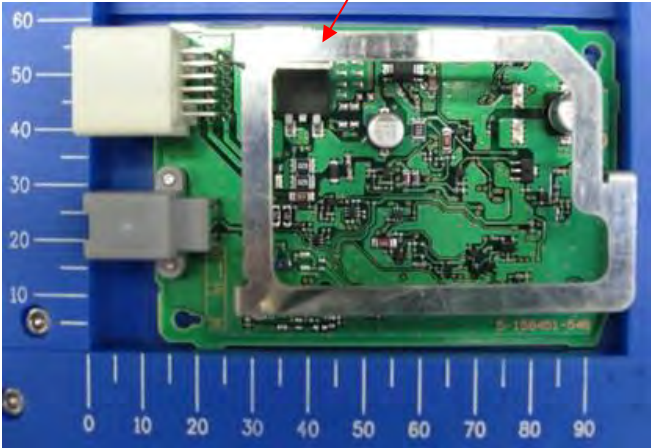

DENSO CORPORATION
Remote Keyless Entry System and TPMS (Receiver)
FCC ID: HYQ23ABB

Internal Photos (Variation No.2)

Antenna

Component Side with antenna

Component Side without antenna

Solder Side

- Inverse F Antenna : TYPE 1
- External Antenna : TYPE 2
- Antenna Switching : TYPE 1

DENSO CORPORATION
Remote Keyless Entry System and TPMS (Receiver)
FCC ID: HYQ23ABB

Internal Photos (Variation No.3)

Antenna

Component Side with antenna

Component Side without antenna

Solder Side

- Inverse F Antenna : TYPE 1
- External Antenna : TYPE 2
- Antenna Switching : TYPE 2

DENSO CORPORATION
Remote Keyless Entry System and TPMS (Receiver)
FCC ID: HYQ23ABB

Internal Photos (Variation No.5)

Antenna

Component Side with antenna

Component Side without antenna

Solder Side

- Inverse F Antenna : TYPE 2
- External Antenna : TYPE 2
- Antenna Switching : TYPE 1

DENSO CORPORATION
Remote Keyless Entry System and TPMS (Receiver)
FCC ID: HYQ23ABB

Internal Photos (Variation No.8)

Antenna

Component Side with antenna

Component Side without antenna

Solder Side

- Inverse F Antenna : TYPE 3
- External Antenna : TYPE 2
- Antenna Switching : TYPE 1