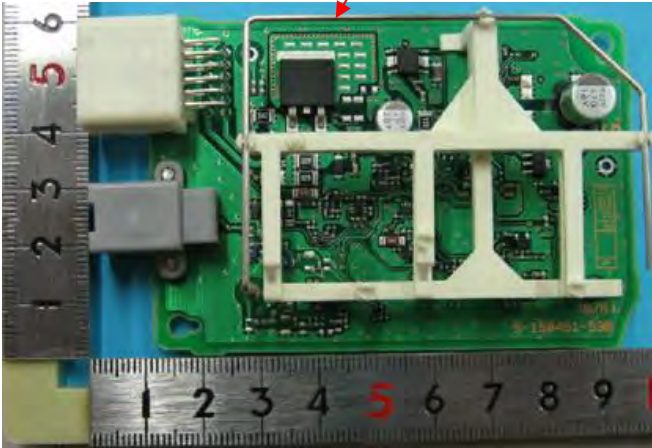

DENSO CORPORATION
Remote Keyless Entry System and TPMS (Receiver)
FCC ID: HYQ23ABB

Internal Photos (Variation No.8)

Antenna

Component Side with antenna

Component Side without antenna

Solder Side

- Inverse F Antenna : TYPE 3
- External Antenna : TYPE 2
- Antenna Switching : TYPE 1

DENSO CORPORATION
Remote Keyless Entry System and TPMS (Receiver)
FCC ID: HYQ23ABB

Internal Photos (Variation No.11)

Antenna

Component Side with antenna

Component Side without antenna

Solder Side

- Inverse F Antenna : TYPE 4
- External Antenna : TYPE 2
- Antenna Switching : TYPE 1

DENSO CORPORATION
Remote Keyless Entry System and TPMS (Receiver)
FCC ID: HYQ23ABB

Internal Photos (Variation No.14)

Antenna

Component Side with antenna

Component Side without antenna

Solder Side

- Inverse L Antenna : TYPE 1
- External Antenna : TYPE 2
- Antenna Switching : TYPE 1