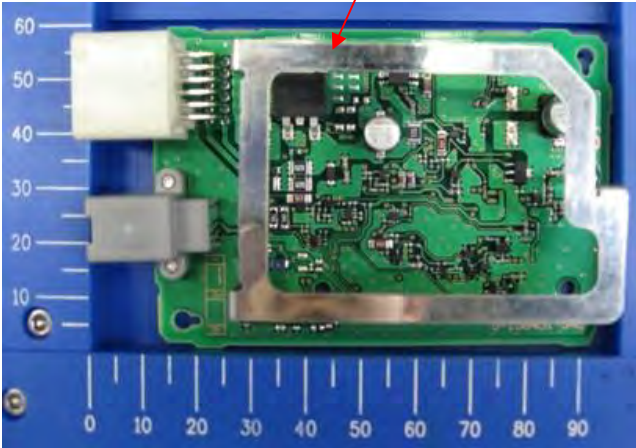

DENSO CORPORATION
Remote Keyless Entry System and TPMS (Receiver)
FCC ID: HYQ23ABB

Internal Photos (Variation No.2)

Antenna

Component Side with antenna

Component Side without antenna

Solder Side

- Inverse F Antenna : TYPE 1
- External Antenna : TYPE 2
- Antenna Switching : TYPE 1

DENSO CORPORATION
Remote Keyless Entry System and TPMS (Receiver)
FCC ID: HYQ23ABB

Internal Photos (Variation No.3)

Antenna

Component Side with antenna

Component Side without antenna

Solder Side

- Inverse F Antenna : TYPE 1
- External Antenna : TYPE 2
- Antenna Switching : TYPE 2

DENSO CORPORATION
Remote Keyless Entry System and TPMS (Receiver)
FCC ID: HYQ23ABB

Internal Photos (Variation No.5)

Antenna

Component Side with antenna

Component Side without antenna

Solder Side

- Inverse F Antenna : TYPE 2
- External Antenna : TYPE 2
- Antenna Switching : TYPE 1

DENSO CORPORATION
Remote Keyless Entry System and TPMS (Receiver)
FCC ID: HYQ23ABB

Internal Photos (Variation No.8)

Antenna

Component Side with antenna

Component Side without antenna

Solder Side

- Inverse F Antenna : TYPE 3
- External Antenna : TYPE 2
- Antenna Switching : TYPE 1