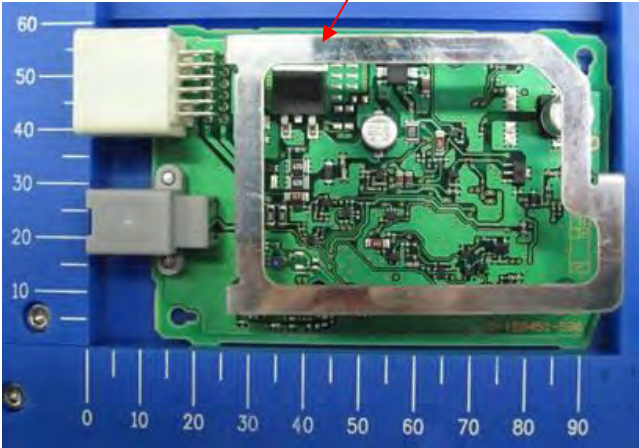

DENSO CORPORATION
Remote Keyless Entry System and TPMS (Receiver)
FCC ID: HYQ23ABB

Internal Photos (Variation No.5)

Antenna

Component Side with antenna

Component Side without antenna

Solder Side

- Inverse F Antenna : TYPE 2
- External Antenna : TYPE 2
- Antenna Switching : TYPE 1

DENSO CORPORATION
Remote Keyless Entry System and TPMS (Receiver)
FCC ID: HYQ23ABB

Internal Photos (Variation No.8)

Antenna

Component Side with antenna

Component Side without antenna

Solder Side

- Inverse F Antenna : TYPE 3
- External Antenna : TYPE 2
- Antenna Switching : TYPE 1

DENSO CORPORATION
Remote Keyless Entry System and TPMS (Receiver)
FCC ID: HYQ23ABB

Internal Photos (Variation No.11)

Antenna

Component Side with antenna

Component Side without antenna

Solder Side

- Inverse F Antenna : TYPE 4
- External Antenna : TYPE 2
- Antenna Switching : TYPE 1