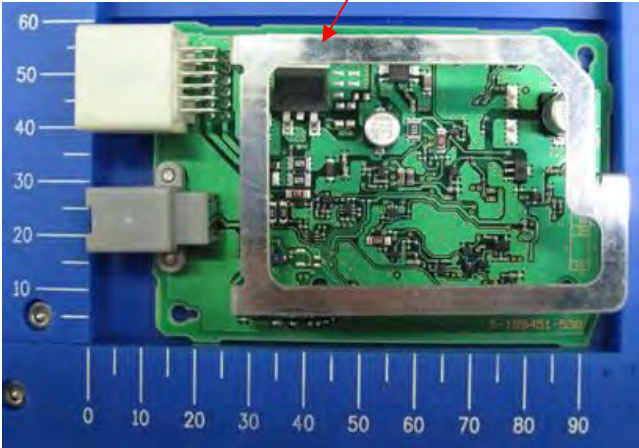

DENSO CORPORATION
Remote Keyless Entry System and TPMS (Receiver)
FCC ID: HYQ23ABB

Internal Photos (Variation No.3)

Antenna

Component Side with antenna

Component Side without antenna

Solder Side

- Inverse F Antenna : TYPE 1
- External Antenna : TYPE 2
- Antenna Switching : TYPE 2

DENSO CORPORATION
Remote Keyless Entry System and TPMS (Receiver)
FCC ID: HYQ23ABB

Internal Photos (Variation No.5)

Antenna

Component Side with antenna

Component Side without antenna

Solder Side

- Inverse F Antenna : TYPE 2
- External Antenna : TYPE 2
- Antenna Switching : TYPE 1

DENSO CORPORATION
Remote Keyless Entry System and TPMS (Receiver)
FCC ID: HYQ23ABB

Internal Photos (Variation No.8)

Antenna

Component Side with antenna

Component Side without antenna

Solder Side

- Inverse F Antenna : TYPE 3
- External Antenna : TYPE 2
- Antenna Switching : TYPE 1

DENSO CORPORATION
Remote Keyless Entry System and TPMS (Receiver)
FCC ID: HYQ23ABB

Internal Photos (Variation No.11)

Antenna

Component Side with antenna

Component Side without antenna

Solder Side

- Inverse F Antenna : TYPE 4
- External Antenna : TYPE 2
- Antenna Switching : TYPE 1