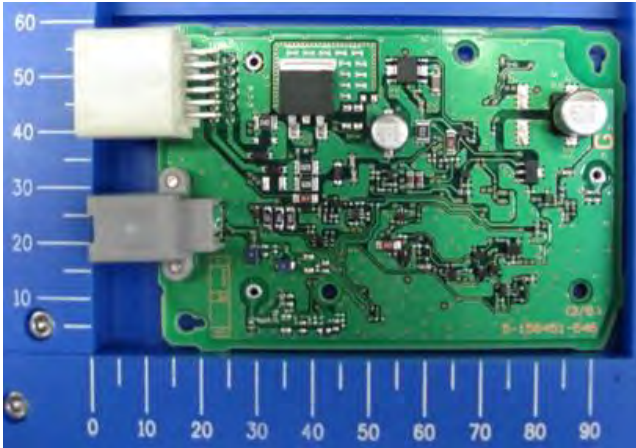

DENSO CORPORATION
Remote Keyless Entry System and TPMS (Receiver)
FCC ID: HYQ23ABB

Internal Photos (Variation No.2)

Antenna

Component Side with antenna

Component Side without antenna

Solder Side

- Inverse F Antenna : TYPE 1
- External Antenna : TYPE 2
- Antenna Switching : TYPE 1

DENSO CORPORATION
Remote Keyless Entry System and TPMS (Receiver)
FCC ID: HYQ23ABB

Internal Photos (Variation No.3)

Antenna

Component Side with antenna

Component Side without antenna

Solder Side

- Inverse F Antenna : TYPE 1
- External Antenna : TYPE 2
- Antenna Switching : TYPE 2

DENSO CORPORATION
Remote Keyless Entry System and TPMS (Receiver)
FCC ID: HYQ23ABB

Internal Photos (Variation No.5)

Antenna

Component Side with antenna

Component Side without antenna

Solder Side

- Inverse F Antenna : TYPE 2
- External Antenna : TYPE 2
- Antenna Switching : TYPE 1

DENSO CORPORATION
Remote Keyless Entry System and TPMS (Receiver)
FCC ID: HYQ23ABB

Internal Photos (Variation No.8)

Antenna

Component Side with antenna

Component Side without antenna

Solder Side

- Inverse F Antenna : TYPE 3
- External Antenna : TYPE 2
- Antenna Switching : TYPE 1