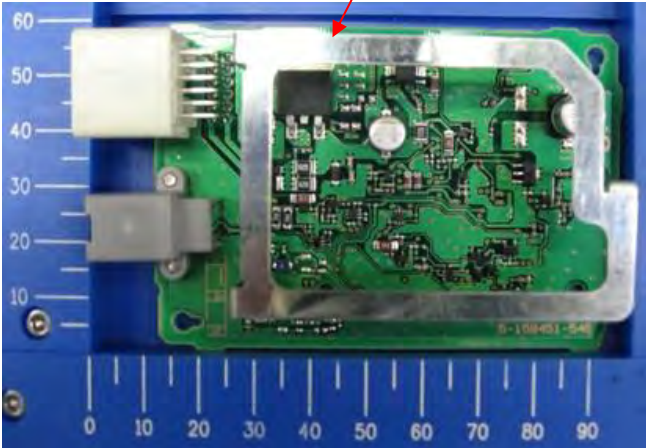

DENSO CORPORATION
Remote Keyless Entry System and TPMS (Receiver)
FCC ID: HYQ23ABB

Internal Photos (Variation No.2)

Antenna

Component Side with antenna

Component Side without antenna

Solder Side

- Inverse F Antenna : TYPE 1
- External Antenna : TYPE 2
- Antenna Switching : TYPE 1

DENSO CORPORATION
Remote Keyless Entry System and TPMS (Receiver)
FCC ID: HYQ23ABB

Internal Photos (Variation No.3)

Antenna

Component Side with antenna

Component Side without antenna

Solder Side

- Inverse F Antenna : TYPE 1
- External Antenna : TYPE 2
- Antenna Switching : TYPE 2

DENSO CORPORATION
Remote Keyless Entry System and TPMS (Receiver)
FCC ID: HYQ23ABB

Internal Photos (Variation No.5)

Antenna

Component Side with antenna

Component Side without antenna

Solder Side

- Inverse F Antenna : TYPE 2
- External Antenna : TYPE 2
- Antenna Switching : TYPE 1

DENSO CORPORATION
Remote Keyless Entry System and TPMS (Receiver)
FCC ID: HYQ23ABB

Internal Photos (Variation No.8)

Antenna

Component Side with antenna

Component Side without antenna

Solder Side

- Inverse F Antenna : TYPE 3
- External Antenna : TYPE 2
- Antenna Switching : TYPE 1