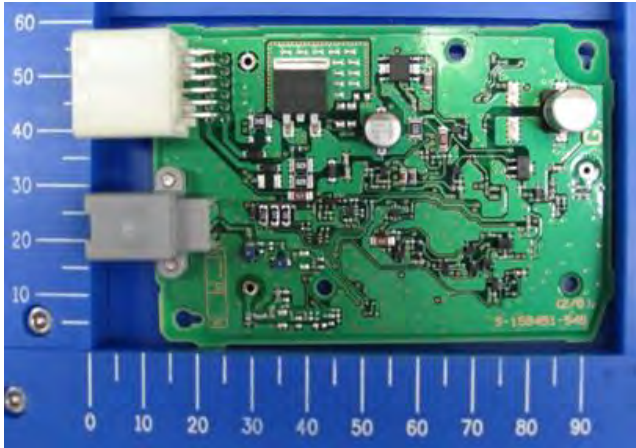

DENSO CORPORATION
Remote Keyless Entry System and TPMS (Receiver)
FCC ID: HYQ23ABB

Internal Photos (Variation No.2)

Antenna

Component Side with antenna

Component Side without antenna

Solder Side

- Inverse F Antenna : TYPE 1
- External Antenna : TYPE 2
- Antenna Switching : TYPE 1

DENSO CORPORATION
Remote Keyless Entry System and TPMS (Receiver)
FCC ID: HYQ23ABB

Internal Photos (Variation No.3)

Antenna

Component Side with antenna

Component Side without antenna

Solder Side

- Inverse F Antenna : TYPE 1
- External Antenna : TYPE 2
- Antenna Switching : TYPE 2

DENSO CORPORATION
Remote Keyless Entry System and TPMS (Receiver)
FCC ID: HYQ23ABB

Internal Photos (Variation No.5)

Antenna

Component Side with antenna

Component Side without antenna

Solder Side

- Inverse F Antenna : TYPE 2
- External Antenna : TYPE 2
- Antenna Switching : TYPE 1

DENSO CORPORATION
Remote Keyless Entry System and TPMS (Receiver)
FCC ID: HYQ23ABB

Internal Photos (Variation No.8)

Antenna

Component Side with antenna

Component Side without antenna

Solder Side

- Inverse F Antenna : TYPE 3
- External Antenna : TYPE 2
- Antenna Switching : TYPE 1