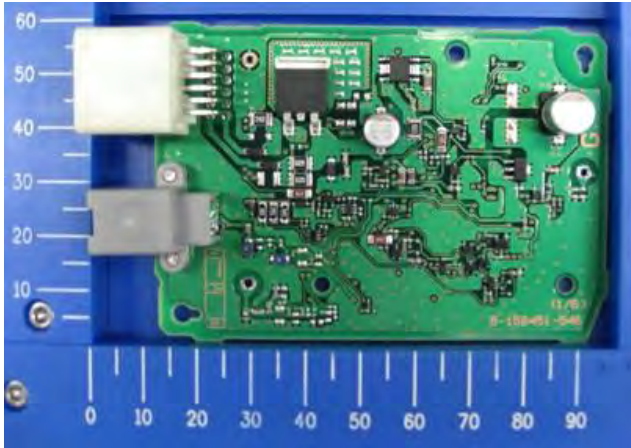

DENSO CORPORATION
Remote Keyless Entry System and TPMS (Receiver)
FCC ID: HYQ23ABB

Internal Photos (Variation No.2)

Antenna

Component Side with antenna

Component Side without antenna

Solder Side

- Inverse F Antenna : TYPE 1
- External Antenna : TYPE 2
- Antenna Switching : TYPE 1

DENSO CORPORATION
Remote Keyless Entry System and TPMS (Receiver)
FCC ID: HYQ23ABB

Internal Photos (Variation No.3)

Antenna

Component Side with antenna

Component Side without antenna

Solder Side

- Inverse F Antenna : TYPE 1
- External Antenna : TYPE 2
- Antenna Switching : TYPE 2

DENSO CORPORATION
Remote Keyless Entry System and TPMS (Receiver)
FCC ID: HYQ23ABB

Internal Photos (Variation No.5)

Antenna

Component Side with antenna

Component Side without antenna

Solder Side

- Inverse F Antenna : TYPE 2
- External Antenna : TYPE 2
- Antenna Switching : TYPE 1

DENSO CORPORATION
Remote Keyless Entry System and TPMS (Receiver)
FCC ID: HYQ23ABB

Internal Photos (Variation No.8)

Antenna

Component Side with antenna

Component Side without antenna

Solder Side

- Inverse F Antenna : TYPE 3
- External Antenna : TYPE 2
- Antenna Switching : TYPE 1