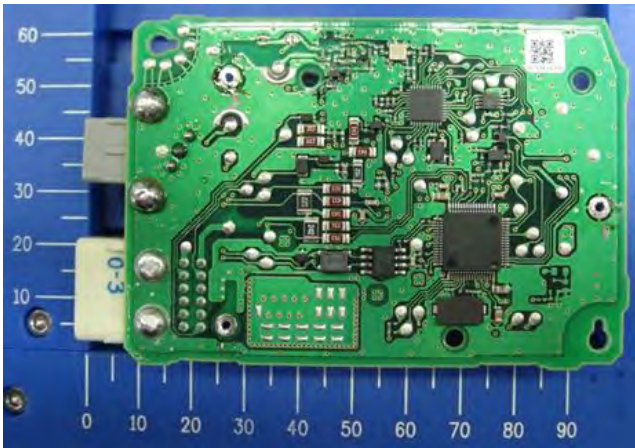

DENSO CORPORATION
Remote Keyless Entry System and TPMS (Receiver)
FCC ID: HYQ23ABB

Internal Photos (Variation No.5)

Antenna

Component Side with antenna

Component Side without antenna

Solder Side

- Inverse F Antenna : TYPE 2
- External Antenna : TYPE 2
- Antenna Switching : TYPE 1

DENSO CORPORATION
Remote Keyless Entry System and TPMS (Receiver)
FCC ID: HYQ23ABB

Internal Photos (Variation No.8)

Antenna

Component Side with antenna

Component Side without antenna

Solder Side

- Inverse F Antenna : TYPE 3
- External Antenna : TYPE 2
- Antenna Switching : TYPE 1

DENSO CORPORATION
Remote Keyless Entry System and TPMS (Receiver)
FCC ID: HYQ23ABB

Internal Photos (Variation No.11)

Antenna

Component Side with antenna

Component Side without antenna

Solder Side

- Inverse F Antenna : TYPE 4
- External Antenna : TYPE 2
- Antenna Switching : TYPE 1