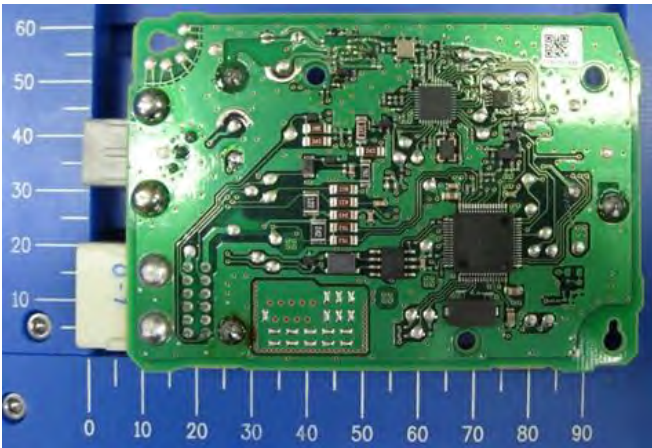

DENSO CORPORATION
Remote Keyless Entry System and TPMS (Receiver)
FCC ID: HYQ23ABB

Internal Photos (Variation No.2)

Antenna

Component Side with antenna

Component Side without antenna

Solder Side

- Inverse F Antenna : TYPE 1
- External Antenna : TYPE 2
- Antenna Switching : TYPE 1

DENSO CORPORATION
Remote Keyless Entry System and TPMS (Receiver)
FCC ID: HYQ23ABB

Internal Photos (Variation No.3)

Antenna

Component Side with antenna

Component Side without antenna

Solder Side

- Inverse F Antenna : TYPE 1
- External Antenna : TYPE 2
- Antenna Switching : TYPE 2

DENSO CORPORATION
Remote Keyless Entry System and TPMS (Receiver)
FCC ID: HYQ23ABB

Internal Photos (Variation No.5)

Antenna

Component Side with antenna

Component Side without antenna

Solder Side

- Inverse F Antenna : TYPE 2
- External Antenna : TYPE 2
- Antenna Switching : TYPE 1

DENSO CORPORATION
Remote Keyless Entry System and TPMS (Receiver)
FCC ID: HYQ23ABB

Internal Photos (Variation No.8)

Antenna

Component Side with antenna

Component Side without antenna

Solder Side

- Inverse F Antenna : TYPE 3
- External Antenna : TYPE 2
- Antenna Switching : TYPE 1