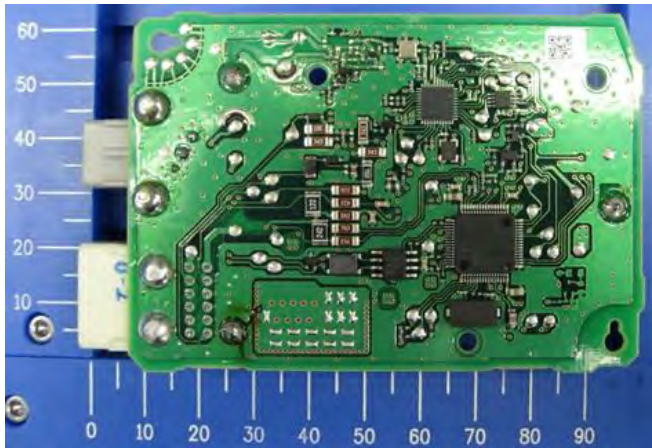

DENSO CORPORATION
Remote Keyless Entry System and TPMS (Receiver)
FCC ID: HYQ23ABB

Internal Photos (Variation No.3)

Antenna

Component Side with antenna

Component Side without antenna

Solder Side

- Inverse F Antenna : TYPE 1
- External Antenna : TYPE 2
- Antenna Switching : TYPE 2

DENSO CORPORATION
Remote Keyless Entry System and TPMS (Receiver)
FCC ID: HYQ23ABB

Internal Photos (Variation No.5)

Antenna

Component Side with antenna

Component Side without antenna

Solder Side

- Inverse F Antenna : TYPE 2
- External Antenna : TYPE 2
- Antenna Switching : TYPE 1

DENSO CORPORATION
Remote Keyless Entry System and TPMS (Receiver)
FCC ID: HYQ23ABB

Internal Photos (Variation No.8)

Antenna

Component Side with antenna

Component Side without antenna

Solder Side

- Inverse F Antenna : TYPE 3
- External Antenna : TYPE 2
- Antenna Switching : TYPE 1

DENSO CORPORATION
Remote Keyless Entry System and TPMS (Receiver)
FCC ID: HYQ23ABB

Internal Photos (Variation No.11)

Antenna

Component Side with antenna

Component Side without antenna

Solder Side

- Inverse F Antenna : TYPE 4
- External Antenna : TYPE 2
- Antenna Switching : TYPE 1