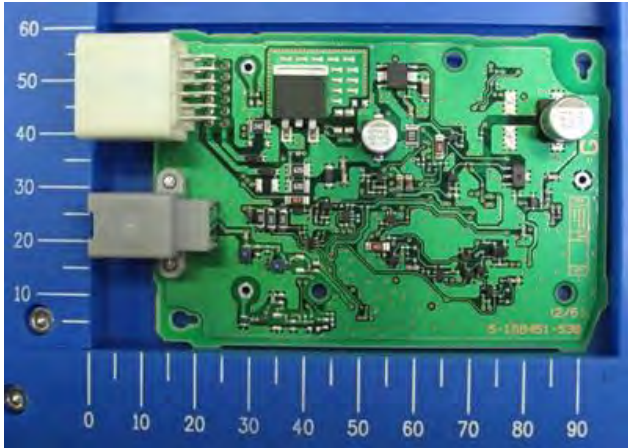

DENSO CORPORATION
Remote Keyless Entry System and TPMS (Receiver)
FCC ID: HYQ23ABB

Internal Photos (Variation No.5)

Antenna

Component Side with antenna

Component Side without antenna

Solder Side

- Inverse F Antenna : TYPE 2
- External Antenna : TYPE 2
- Antenna Switching : TYPE 1

DENSO CORPORATION
Remote Keyless Entry System and TPMS (Receiver)
FCC ID: HYQ23ABB

Internal Photos (Variation No.8)

Antenna

Component Side with antenna

Component Side without antenna

Solder Side

- Inverse F Antenna : TYPE 3
- External Antenna : TYPE 2
- Antenna Switching : TYPE 1

DENSO CORPORATION
Remote Keyless Entry System and TPMS (Receiver)
FCC ID: HYQ23ABB

Internal Photos (Variation No.11)

Antenna

Component Side with antenna

Component Side without antenna

Solder Side

- Inverse F Antenna : TYPE 4
- External Antenna : TYPE 2
- Antenna Switching : TYPE 1