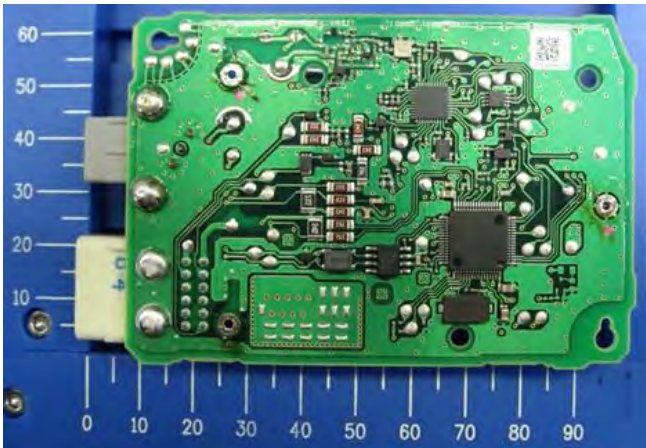

DENSO CORPORATION
Remote Keyless Entry System and TPMS (Receiver)
FCC ID: HYQ23ABB

Internal Photos (Variation No.8)

Antenna

Component Side with antenna

Component Side without antenna

Solder Side

- Inverse F Antenna : TYPE 3
- External Antenna : TYPE 2
- Antenna Switching : TYPE 1

DENSO CORPORATION
Remote Keyless Entry System and TPMS (Receiver)
FCC ID: HYQ23ABB

Internal Photos (Variation No.11)

Antenna

Component Side with antenna

Component Side without antenna

Solder Side

- Inverse F Antenna : TYPE 4
- External Antenna : TYPE 2
- Antenna Switching : TYPE 1

DENSO CORPORATION
Remote Keyless Entry System and TPMS (Receiver)
FCC ID: HYQ23ABB

Internal Photos (Variation No.14)

Antenna

Component Side with antenna

Component Side without antenna

Solder Side

- Inverse L Antenna : TYPE 1
- External Antenna : TYPE 2
- Antenna Switching : TYPE 1