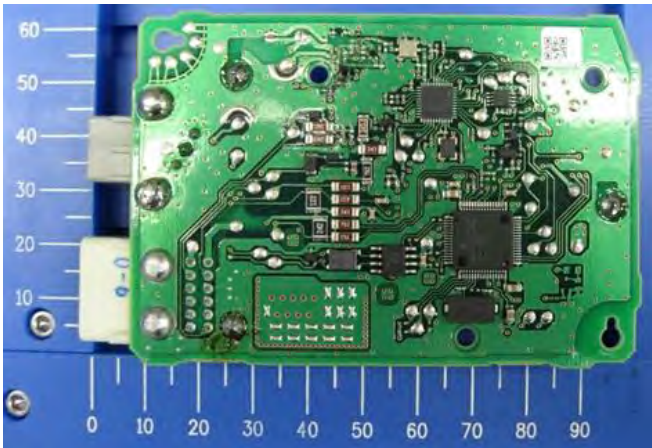

DENSO CORPORATION
Remote Keyless Entry System and TPMS (Receiver)
FCC ID: HYQ23ABB

Internal Photos (Variation No.2)

Antenna

Component Side with antenna

Component Side without antenna

Solder Side

- Inverse F Antenna : TYPE 1
- External Antenna : TYPE 2
- Antenna Switching : TYPE 1

DENSO CORPORATION
Remote Keyless Entry System and TPMS (Receiver)
FCC ID: HYQ23ABB

Internal Photos (Variation No.3)

Antenna

Component Side with antenna

Component Side without antenna

Solder Side

- Inverse F Antenna : TYPE 1
- External Antenna : TYPE 2
- Antenna Switching : TYPE 2

DENSO CORPORATION
Remote Keyless Entry System and TPMS (Receiver)
FCC ID: HYQ23ABB

Internal Photos (Variation No.5)

Antenna

Component Side with antenna

Component Side without antenna

Solder Side

- Inverse F Antenna : TYPE 2
- External Antenna : TYPE 2
- Antenna Switching : TYPE 1

DENSO CORPORATION
Remote Keyless Entry System and TPMS (Receiver)
FCC ID: HYQ23ABB

Internal Photos (Variation No.8)

Antenna

Component Side with antenna

Component Side without antenna

Solder Side

- Inverse F Antenna : TYPE 3
- External Antenna : TYPE 2
- Antenna Switching : TYPE 1