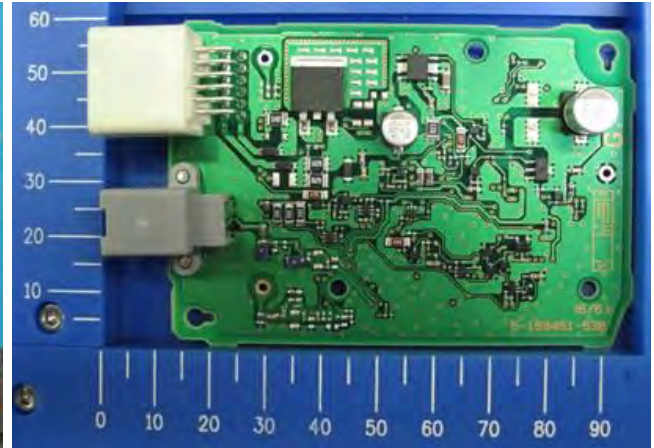

DENSO CORPORATION
Remote Keyless Entry System and TPMS (Receiver)
FCC ID: HYQ23ABB

Internal Photos (Variation No.8)

Antenna

Component Side with antenna

Component Side without antenna

Solder Side

- Inverse F Antenna : TYPE 3
- External Antenna : TYPE 2
- Antenna Switching : TYPE 1

DENSO CORPORATION
Remote Keyless Entry System and TPMS (Receiver)
FCC ID: HYQ23ABB

Internal Photos (Variation No.11)

Antenna

Component Side with antenna

Component Side without antenna

Solder Side

- Inverse F Antenna : TYPE 4
- External Antenna : TYPE 2
- Antenna Switching : TYPE 1

DENSO CORPORATION
Remote Keyless Entry System and TPMS (Receiver)
FCC ID: HYQ23ABB

Internal Photos (Variation No.14)

Antenna

Component Side with antenna

Component Side without antenna

Solder Side

- Inverse L Antenna : TYPE 1
- External Antenna : TYPE 2
- Antenna Switching : TYPE 1