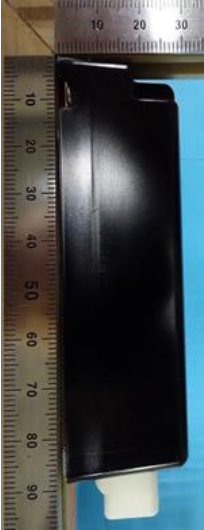

DENSO CORPORATION
Remote Keyless Entry System and TPMS (Receiver)
FCC ID: HYQ23ABB

External Photos (12pin type)

Top View

Left View

Front View

Right View

Rear View

Bottom View

DENSO CORPORATION
Remote Keyless Entry System and TPMS (Receiver)
FCC ID: HYQ23ABB

External Photos (12pin + Coaxial type)

Top View

Left View

Front View

Right View

Rear View

Bottom View