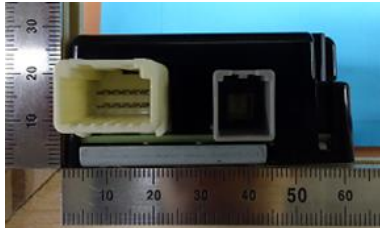

DENSO CORPORATION
Remote Keyless Entry System and TPMS (Receiver)
FCC ID: HYQ23ABB

External Photos (12pin + Coaxial type)

Top View

Left View

Front View

Right View

Rear View

Bottom View