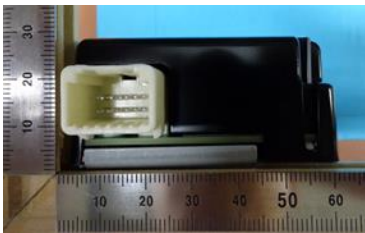

DENSO CORPORATION
Remote Keyless Entry System and TPMS (Receiver)
FCC ID: HYQ23ABB

External Photos (12pin type)

Top View

Left View

Front View

Right View

Rear View

Bottom View

DENSO CORPORATION
Remote Keyless Entry System and TPMS (Receiver)
FCC ID: HYQ23ABB

External Photos (12pin + Coaxial type)

Top View

Left View

Front View

Right View

Rear View

Bottom View