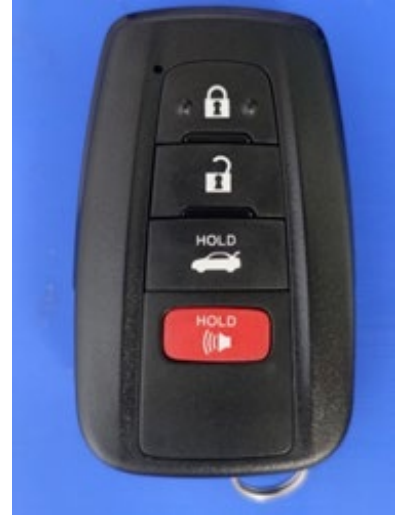

DENSO CORPORATION
Electronic Key
FCC ID: HYQ14FTB

Explanation document of Mechanical Key

Key groove varies according to each key.

Mechanical Key

Mechanical Key detached

Mechanical Key attached