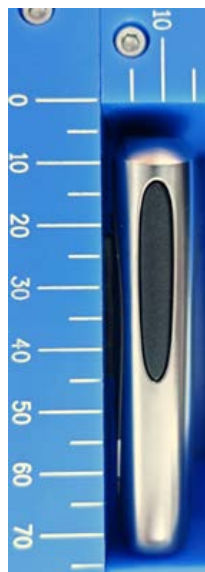

External Photos

Top View

Left View

Front View

Right View

Rear View

Bottom View

Note:

The difference in appearances has no influence on RF performance.
Mechanical key is made by other manufacturer.

DENSO CORPORATION
Electronic Key
FCC ID: HYQ14FTA

Explanation of variation

[4-Button type]

[3-Button type]

[3-Button type]

[2-Button type]

[Rear View (Common)]

Note:

The difference in appearances has no influence on RF performance.