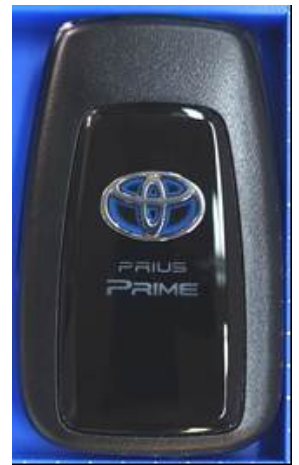

Appearance may vary, but the difference has no influence on RF performance.

DENSO CORPORATION
Electronic Key
FCC ID: HYQ14FGH

Explanation of variation
Front View
[4-Button Type]

[3-Button Type]

Rear View (Common)

Note:
Appearance may vary, but the difference has no influence on RF performance.

Explanation document of Mechanical Key for Electronic Key 14FGH

Key groove varies according to each key.

Mechanical Key

Mechanical Key detached