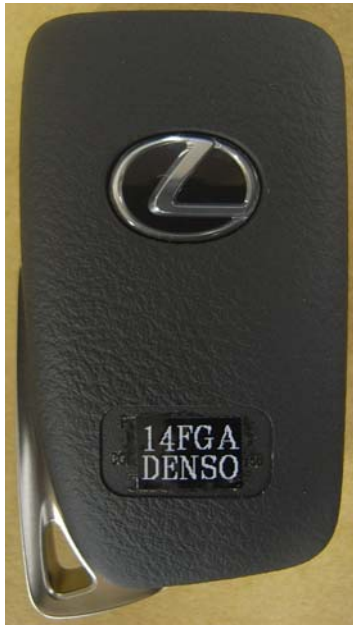

DENSO CORPORATION
Electronic Key
FCC ID: HYQ14FGA

External Photos

Front view

Rear view

NOTE: Mechanical Key is made by other manufacturer