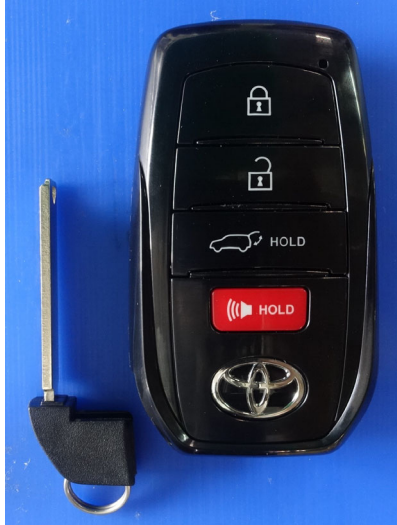

DENSO CORPORATION
Electronic Key
FCC ID: HYQ14FBW
IC Number: 1551A-14FBW

Explanation document of Mechanical Key

Key groove varies according to each key.

Mechanical Key

Mechanical Key detached

Mechanical Key attached