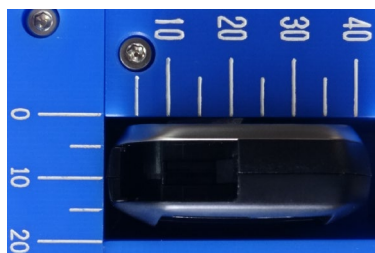

DENSO CORPORATION
Electronic Key
FCC ID: HYQ14FBW
IC Number: 1551A-14FBW

External Photos (Type B)

Top View

Left View

Front View

Right View

Rear View

Bottom View