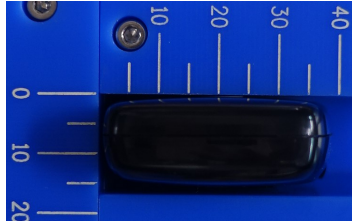

DENSO CORPORATION
Electronic Key
FCC ID: HYQ14FBW
IC Number: 1551A-14FBW

External Photos (Type A)

Top View

Left View

Front View

Right View

Rear View

Bottom View

Note:

14FBW has two types: Type A and Type B.

The difference in two types is the cases, with or without metal, and the difference has no influence on RF performance. Mechanical key is made by other manufacturer.