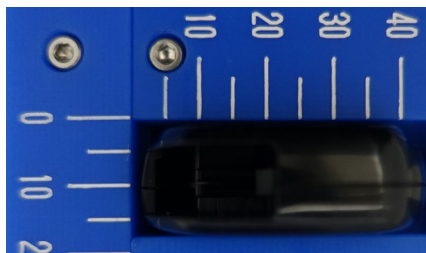

DENSO CORPORATION
Electronic Key
FCC ID: HYQ14FBW
IC Number: 1551A-14FBW

External Photos (Type A)

Top View

Left View

Front View

Right View

Rear View

Bottom View

Note:

14FBW has two types: Type A and Type B.

The difference in two types is the cases, with or without metal, and the difference has no influence on RF performance. Mechanical key is made by other manufacturer.

DENSO CORPORATION
Electronic Key
FCC ID: HYQ14FBW
IC Number: 1551A-14FBW

External Photos (Type B)

Top View

Left View

Front View

Right View

Rear View

Bottom View