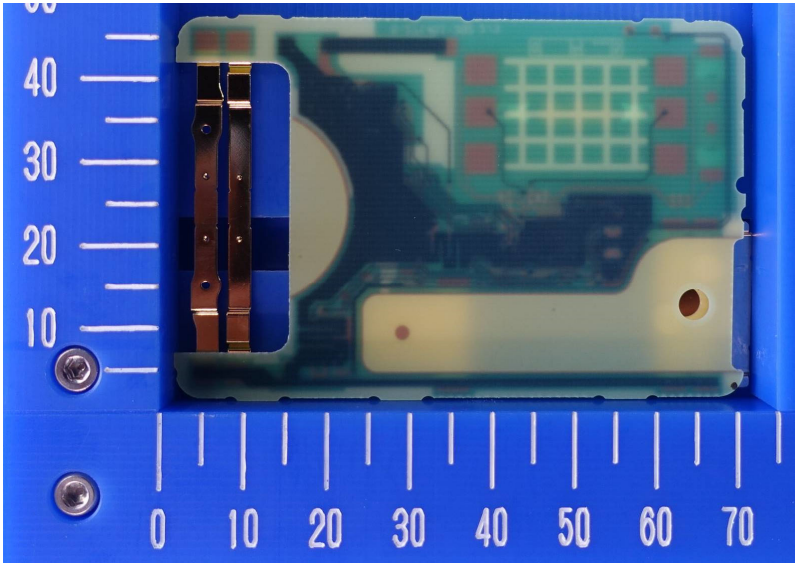

DENSO CORPORATION  
Smart Card Key  
FCC ID: HYQ14CCP  
IC Number: 1551A-14CCP

Internal Photos

Component side

Solder side