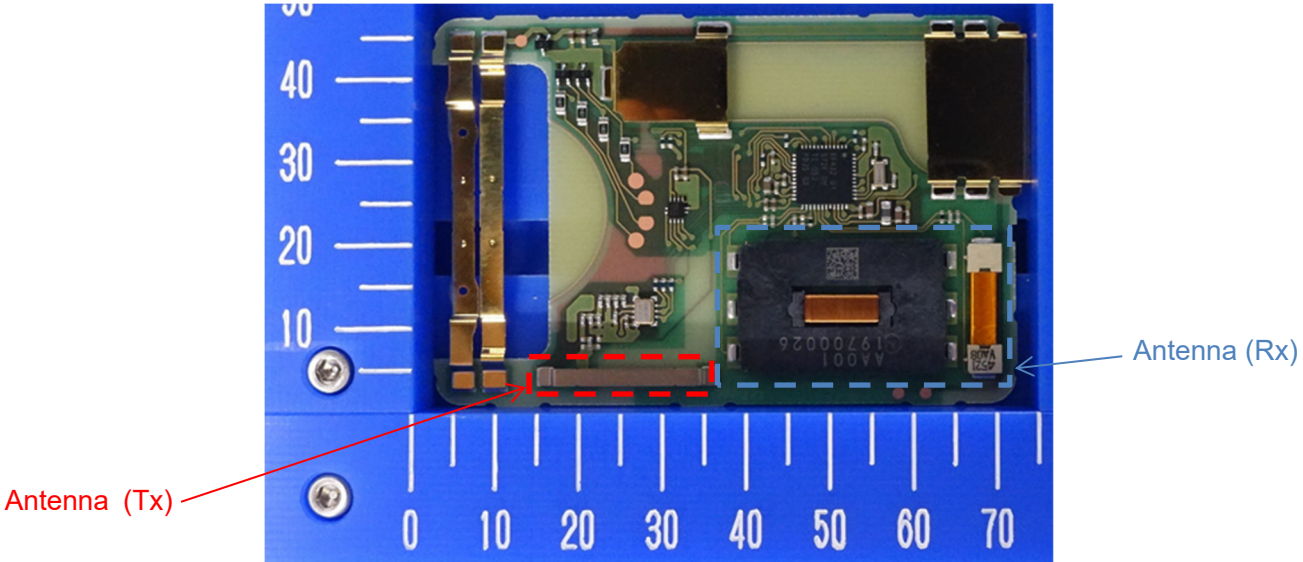

DENSO CORPORATION  
Smart Card Key  
FCC ID: HYQ14CCP  
IC Number: 1551A-14CCP

Internal Photos

Component side

Solder side