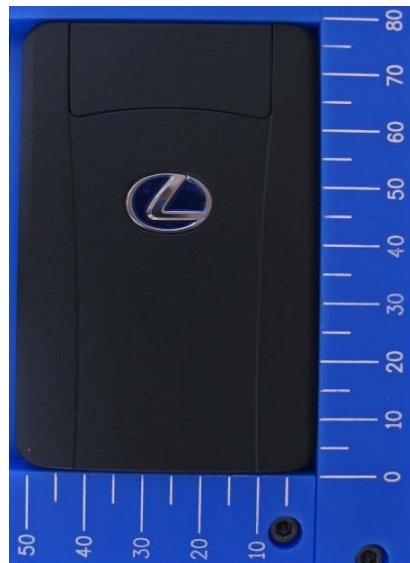

DENSO CORPORATION
Smart Card Key
FCC ID: HYQ14CCL

Explanation of variation

Note:

The difference in appearances has no influence on RF performance.