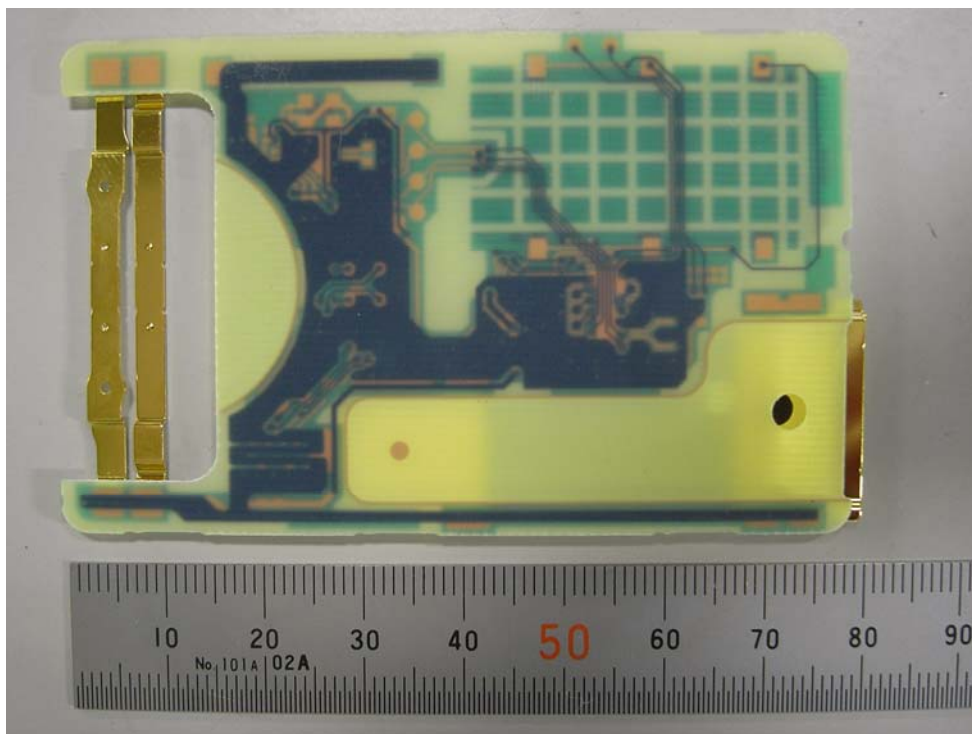

DENSO CORPORATION  
Smart Card Key  
FCC ID: HYQ14CBA  
IC Number: 1551A-14CBA

Internal Photos

Antenna location

Comp. Side

Solder Side