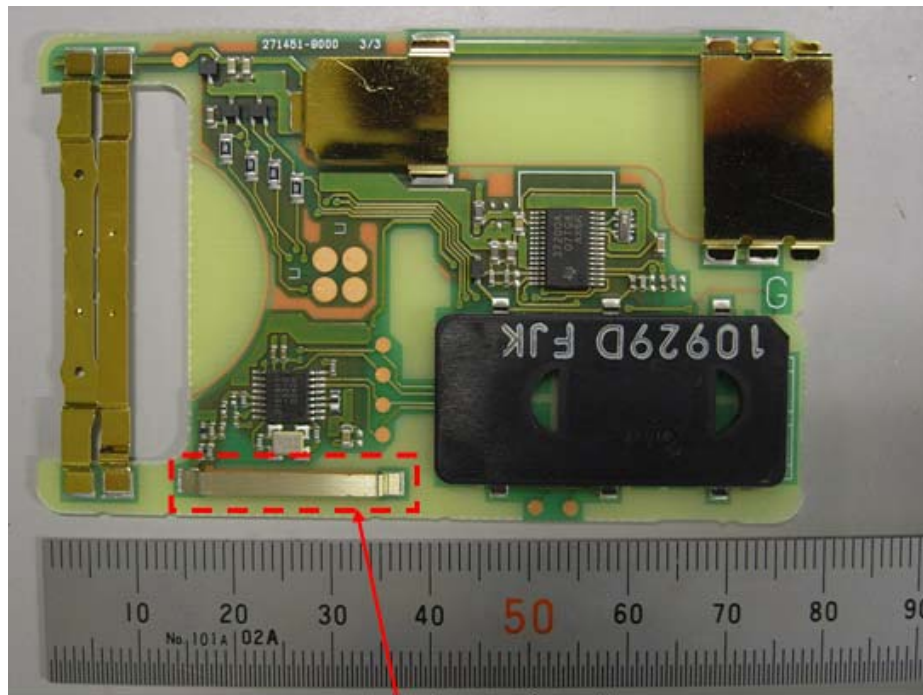

DENSO CORPORATION  
Smart Card Key  
FCC ID: HYQ14CBA  
IC Number: 1551A-14CBA

Internal Photos

Antenna location

Comp. Side

Solder Side