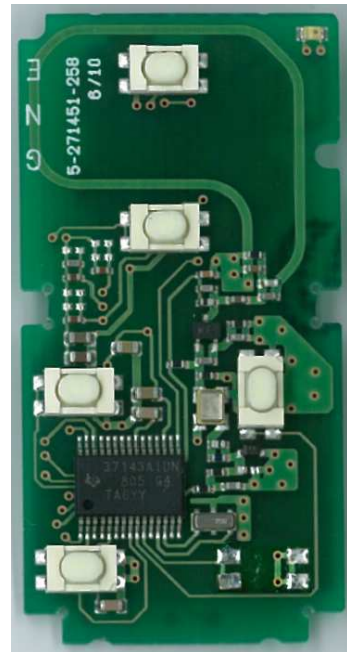

DENSO CORPORATION
Electronic Key
FCC ID: HYQ14AEH

Internal Photos

6 buttons type

5 buttons type

Comp Side

Sold Side

Internal Photos without battery holder

6 buttons type

5 buttons type

Comp Side

Sold Side

NOTE: Variations in the number of switches do not affect RF performance.