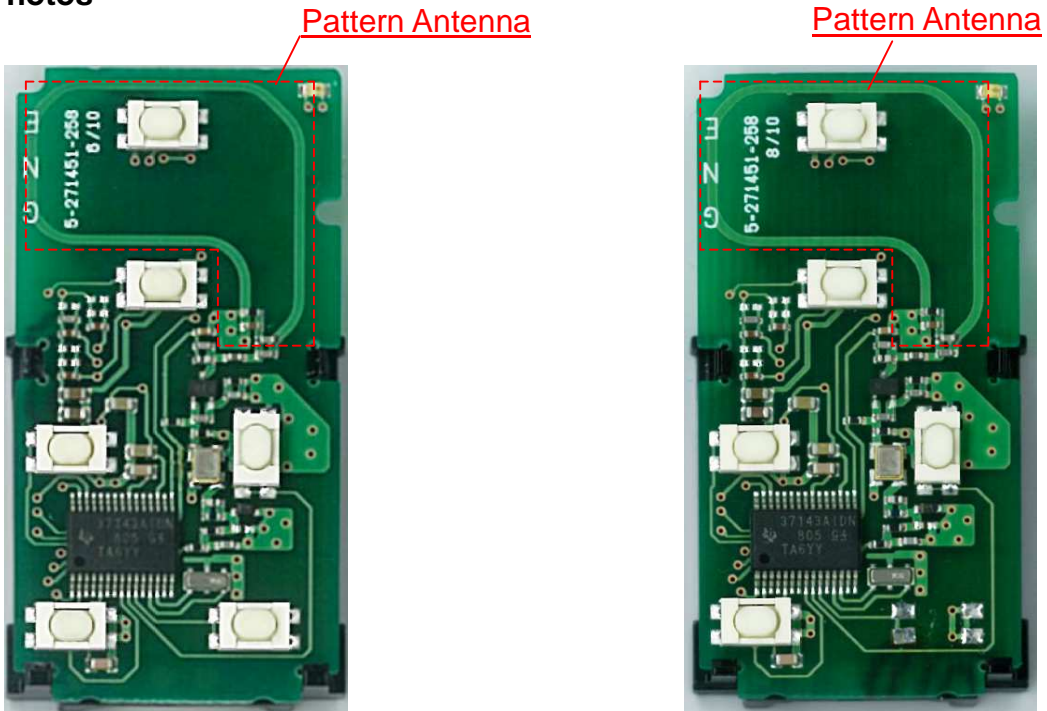

DENSO CORPORATION
Electronic Key
FCC ID: HYQ14AEH

Internal Photos

6 buttons type

5 buttons type

Comp Side

Sold Side

Internal Photos without battery holder

6 buttons type

5 buttons type

Comp Side

Sold Side

NOTE: Variations in the number of switches do not affect RF performance.