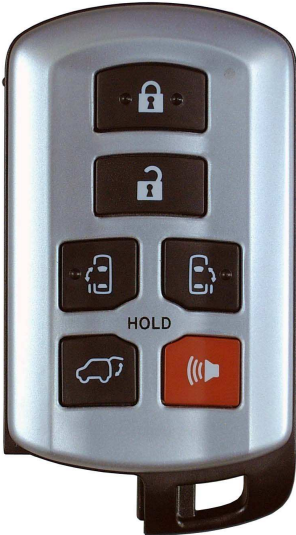

**DENSO CORPORATION**  
**Electronic Key**  
**FCC ID: HYQ14AEH**

**External Photos**

6 buttons type

5 buttons type

**Front view**

**Rear view**

NOTE: Mechanical Key is made by other manufacturer.  
Variations in the number of switches do not affect RF performance.