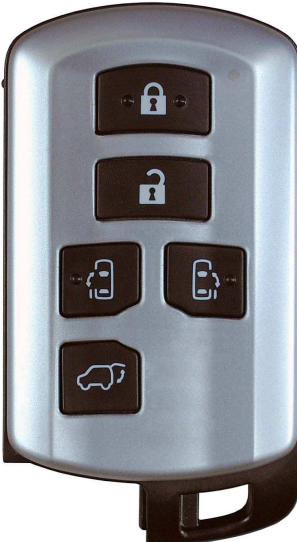

**DENSO CORPORATION**  
**Electronic Key**  
**FCC ID: HYQ14AEH**

**External Photos**

6 buttons type

5 buttons type

**Front view**

**Rear view**

NOTE: Mechanical Key is made by other manufacturer.  
Variations in the number of switches do not affect RF performance.