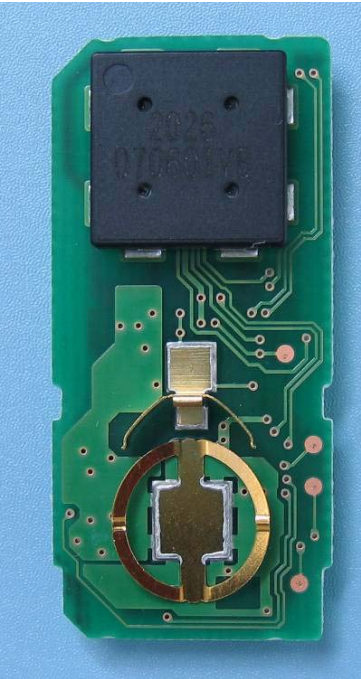

(Internal Photos)

DENSO CORPORATION
Electronic Key
FCC ID: HYQ14ADF
IC: 1551A-14ADF

Comp Side

Sold Side

(Internal Photos without battery holder)

Comp Side

Sold Side