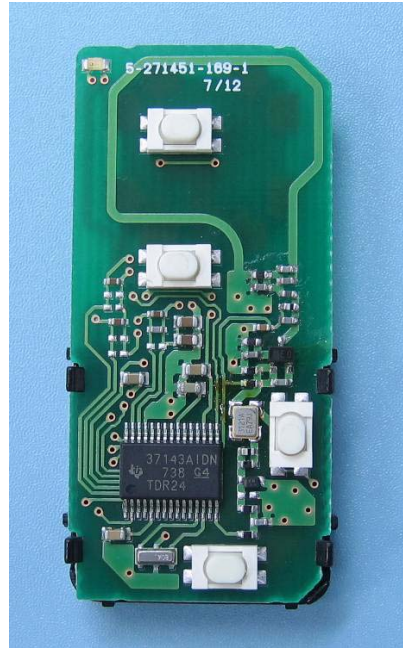

(Internal Photos)

DENSO CORPORATION
Electronic Key
FCC ID: HYQ14ADF
IC: 1551A-14ADF

Comp Side

Sold Side

(Internal Photos without battery holder)

Comp Side

Sold Side