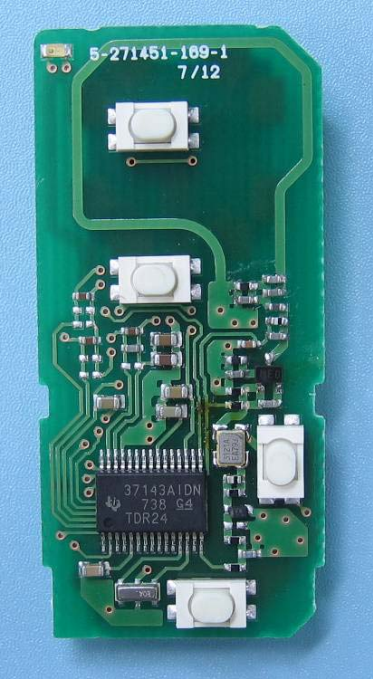

(Internal Photos)

DENSO CORPORATION
Electronic Key
FCC ID: HYQ14ADF
IC: 1551A-14ADF

Comp Side

Sold Side

(Internal Photos without battery holder)

Comp Side

Sold Side