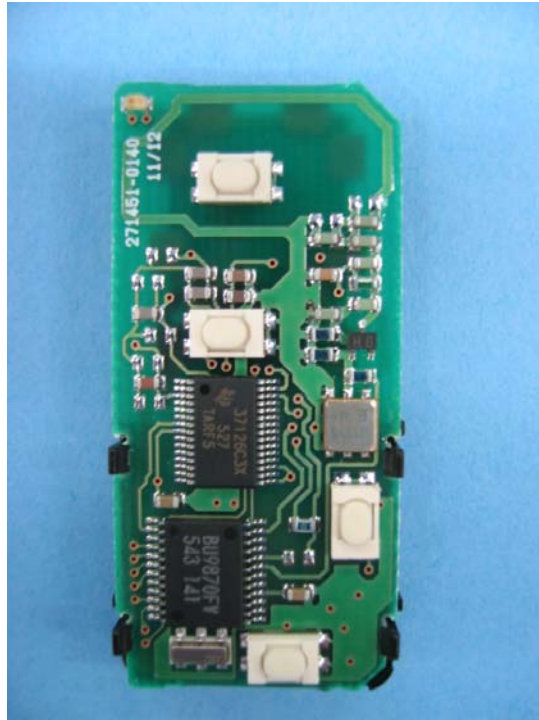

DENSO CORPORATION
Electronic Key
FCC ID: HYQ14ABK

(Internal Photos)

Comp Side

Sold Side