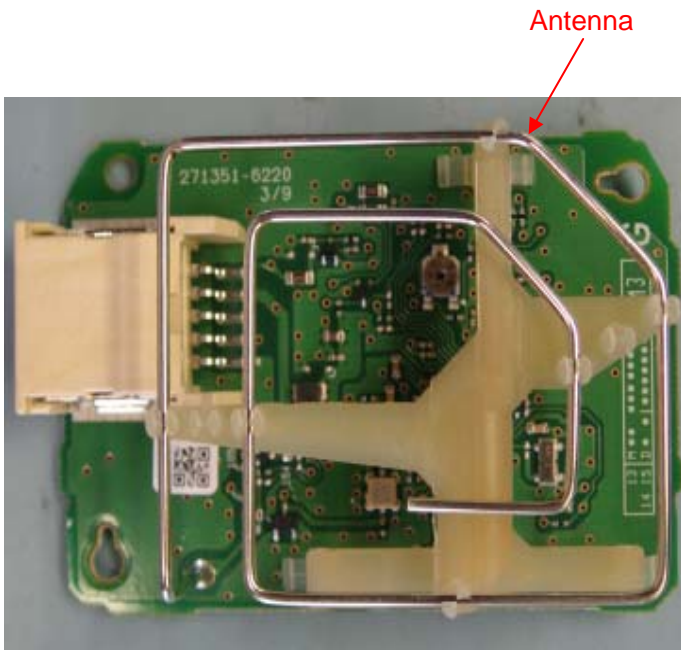

DENSO CORPORATION
Remote Keyless Entry System (Receiver)
FCC ID: HYQ13DZB

Internal Photos

Component Side

Solder Side