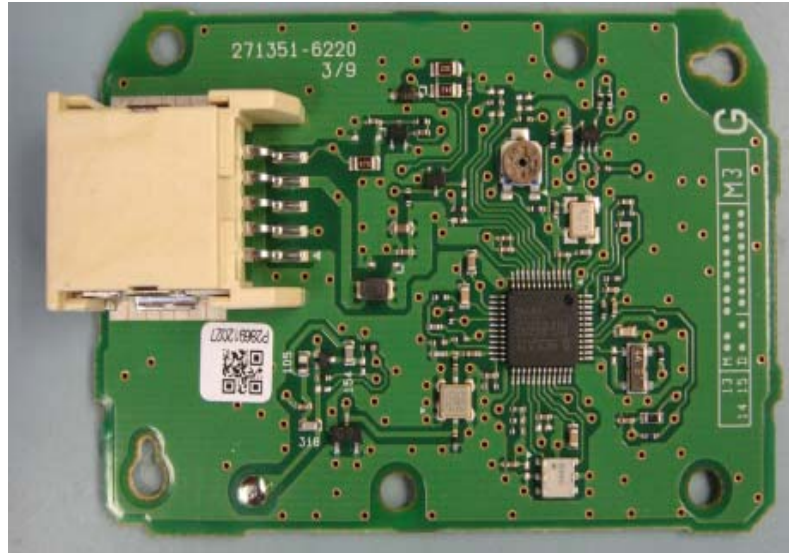

DENSO CORPORATION
Remote Keyless Entry System (Receiver)
FCC ID: HYQ13DZB

Internal Photos

Component Side

Solder Side