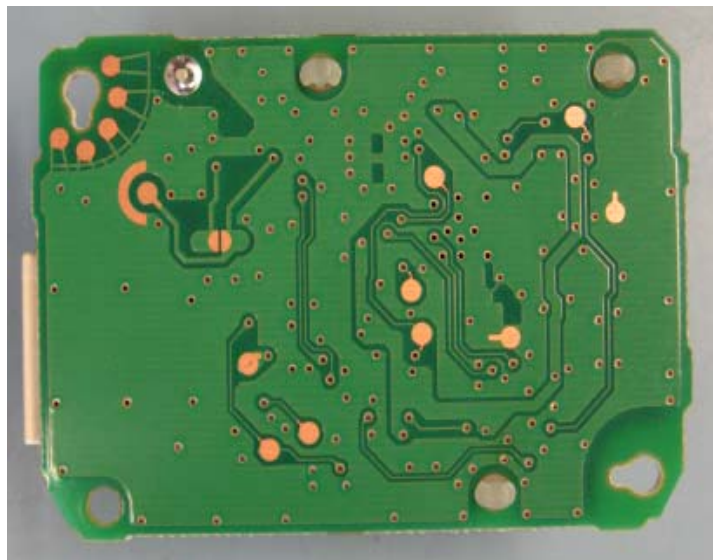

DENSO CORPORATION
Remote Keyless Entry System (Receiver)
FCC ID: HYQ13DZB

Internal Photos

Component Side

Solder Side