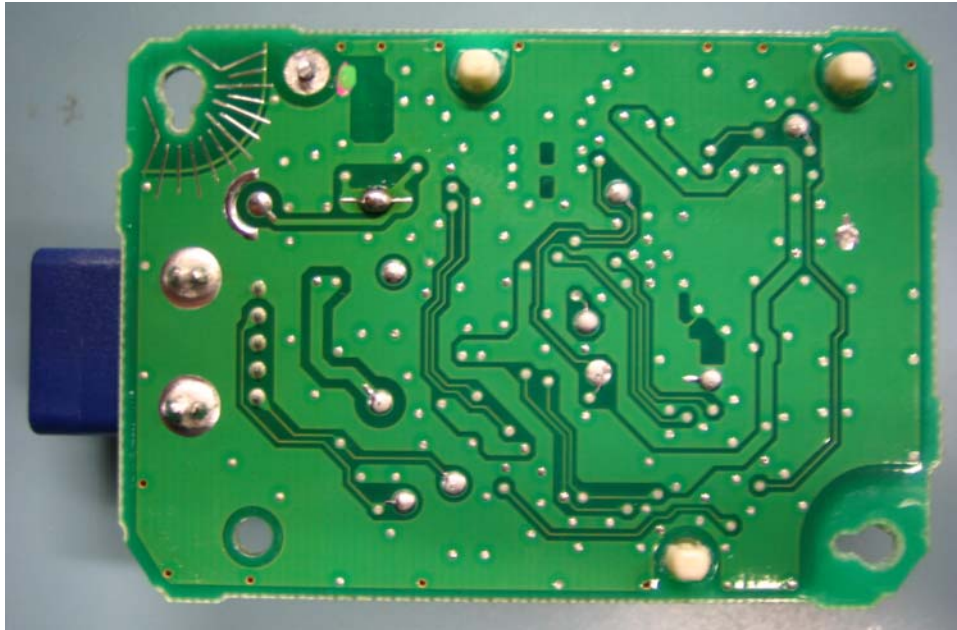

DENSO CORPORATION
Remote Keyless Entry System (Receiver)
FCC ID: HYQ13DZA

Internal Photos

Component Side

DENSO CORPORATION
Remote Keyless Entry System (Receiver)
FCC ID: HYQ13DZA

Internal Photos

Solder Side