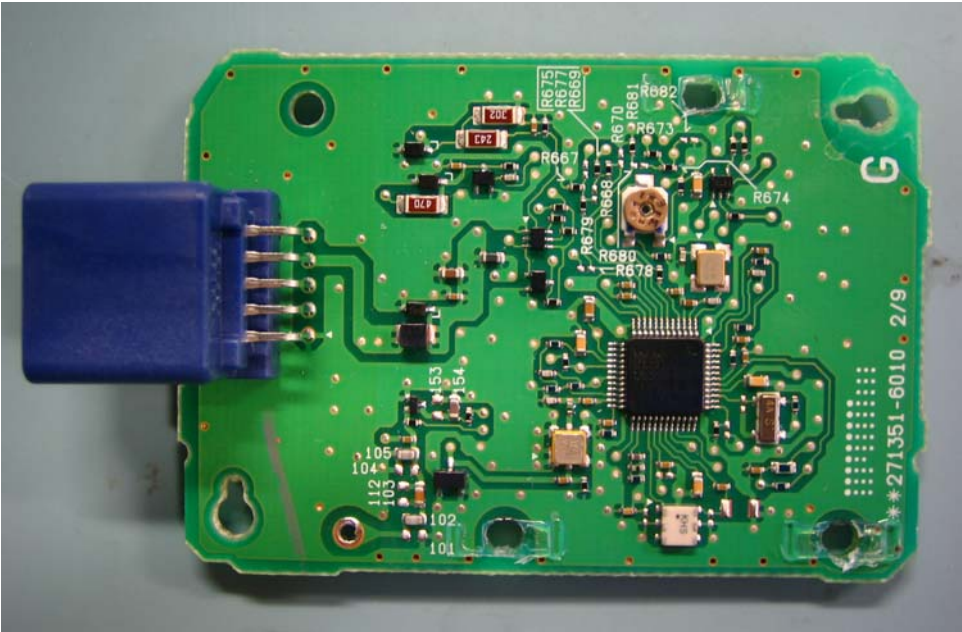

DENSO CORPORATION
Remote Keyless Entry System (Receiver)
FCC ID: HYQ13DZA

Internal Photos

Component Side

DENSO CORPORATION
Remote Keyless Entry System (Receiver)
FCC ID: HYQ13DZA

Internal Photos

Solder Side