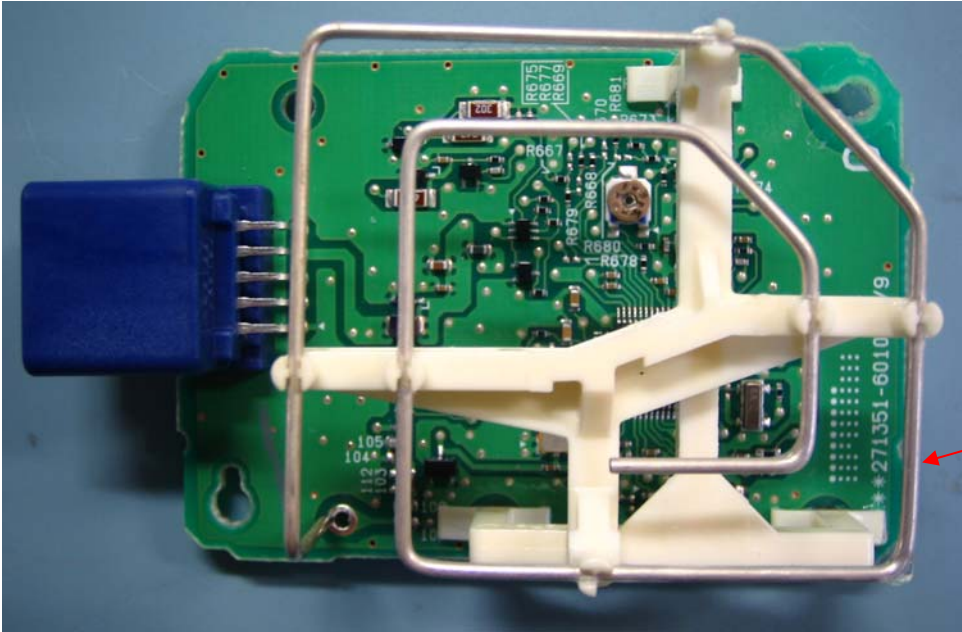

DENSO CORPORATION
Remote Keyless Entry System (Receiver)
FCC ID: HYQ13DZA

Internal Photos

Component Side

DENSO CORPORATION
Remote Keyless Entry System (Receiver)
FCC ID: HYQ13DZA

Internal Photos

Solder Side