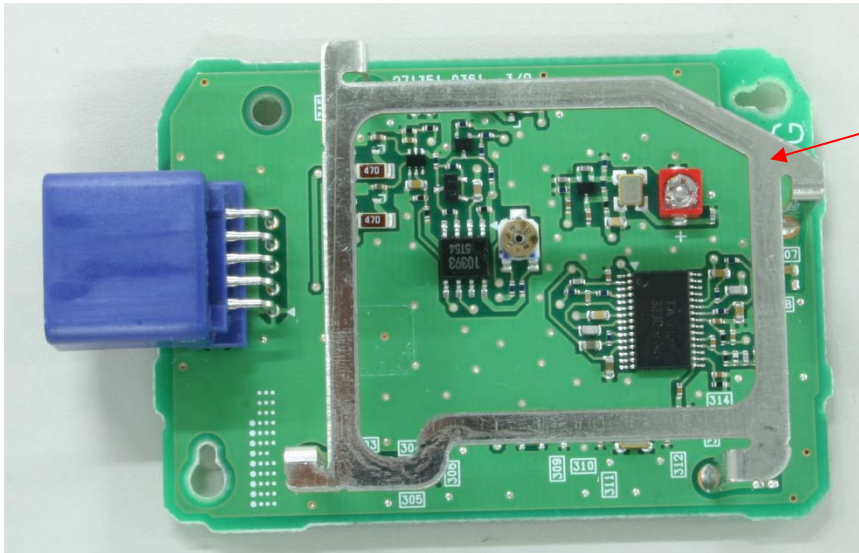

**DENSO CORPORATION**  
**Remote Keyless Entry System (Receiver)**  
**FCC ID: HYQ13CZZ**  
**IC Number: 1551A-13CZZ**

Internal Photos

Component Side

**DENSO CORPORATION**  
**Remote Keyless Entry System (Receiver)**  
**FCC ID: HYQ13CZZ**  
**IC Number: 1551A-13CZZ**

Internal Photos

Solder Side