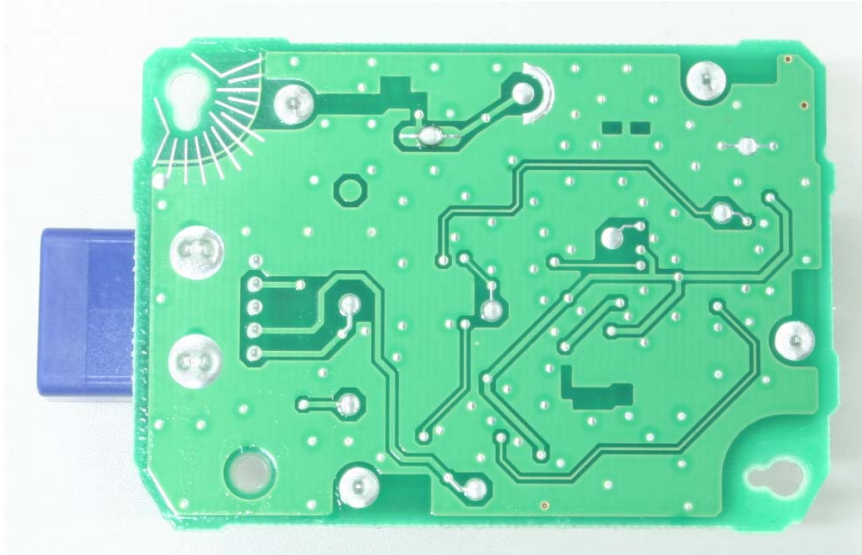

**DENSO CORPORATION**  
**Remote Keyless Entry System (Receiver)**  
**FCC ID: HYQ13CZZ**  
**IC Number: 1551A-13CZZ**

Internal Photos

Component Side

**DENSO CORPORATION**  
**Remote Keyless Entry System (Receiver)**  
**FCC ID: HYQ13CZZ**  
**IC Number: 1551A-13CZZ**

Internal Photos

Solder Side