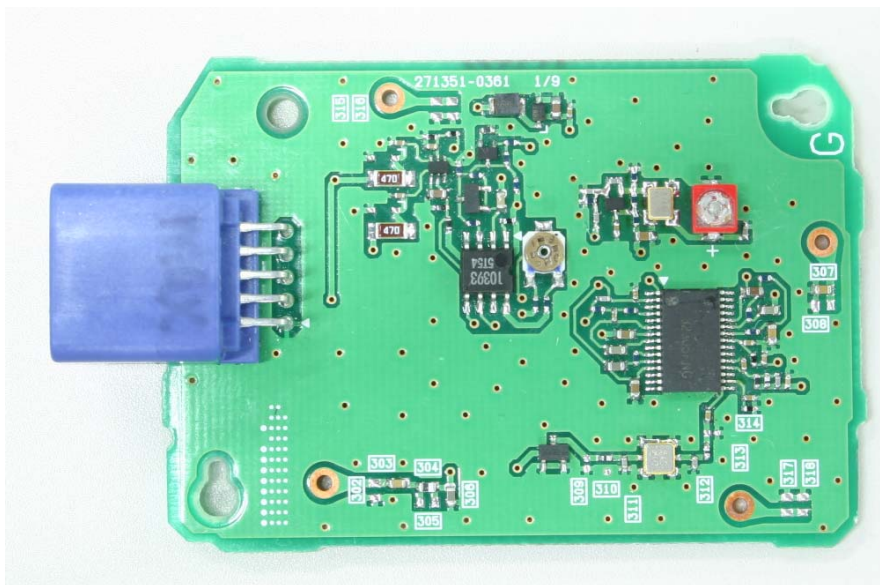

**DENSO CORPORATION**  
**Remote Keyless Entry System (Receiver)**  
**FCC ID: HYQ13CZZ**  
**IC Number: 1551A-13CZZ**

Internal Photos

Component Side

**DENSO CORPORATION**  
**Remote Keyless Entry System (Receiver)**  
**FCC ID: HYQ13CZZ**  
**IC Number: 1551A-13CZZ**

Internal Photos

Solder Side