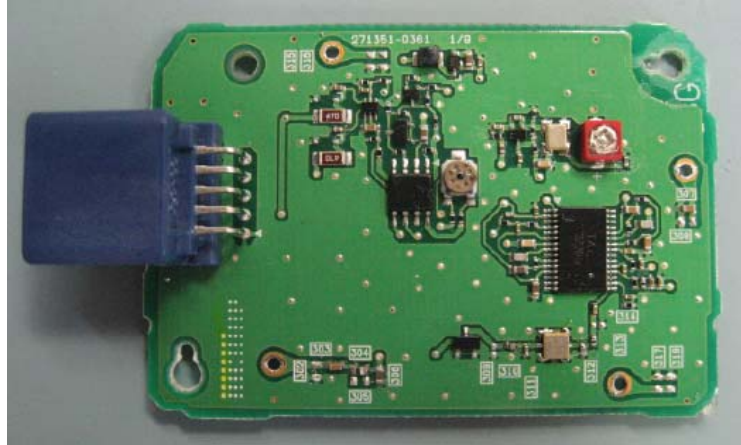

**DENSO CORPORATION**  
**Remote Keyless Entry System (Receiver)**  
**FCC ID: HYQ13CZY**

Internal Photos

Antenna

Component Side with Antenna

Component Side without Antenna

Solder Side