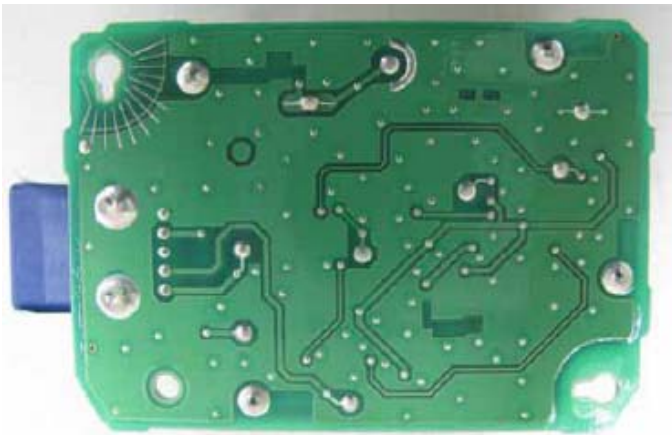

**DENSO CORPORATION**  
**Remote Keyless Entry System (Receiver)**  
**FCC ID: HYQ13CZY**

Internal Photos

Antenna

Component Side with Antenna

Component Side without Antenna

Solder Side