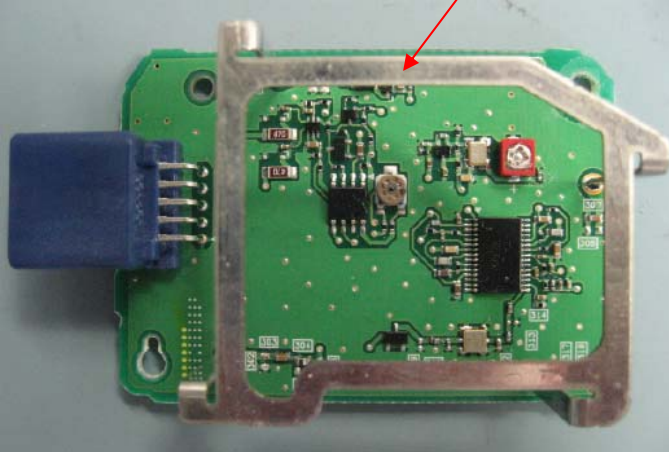

**DENSO CORPORATION**  
**Remote Keyless Entry System (Receiver)**  
**FCC ID: HYQ13CZY**

Internal Photos

Antenna

Component Side with Antenna

Component Side without Antenna

Solder Side