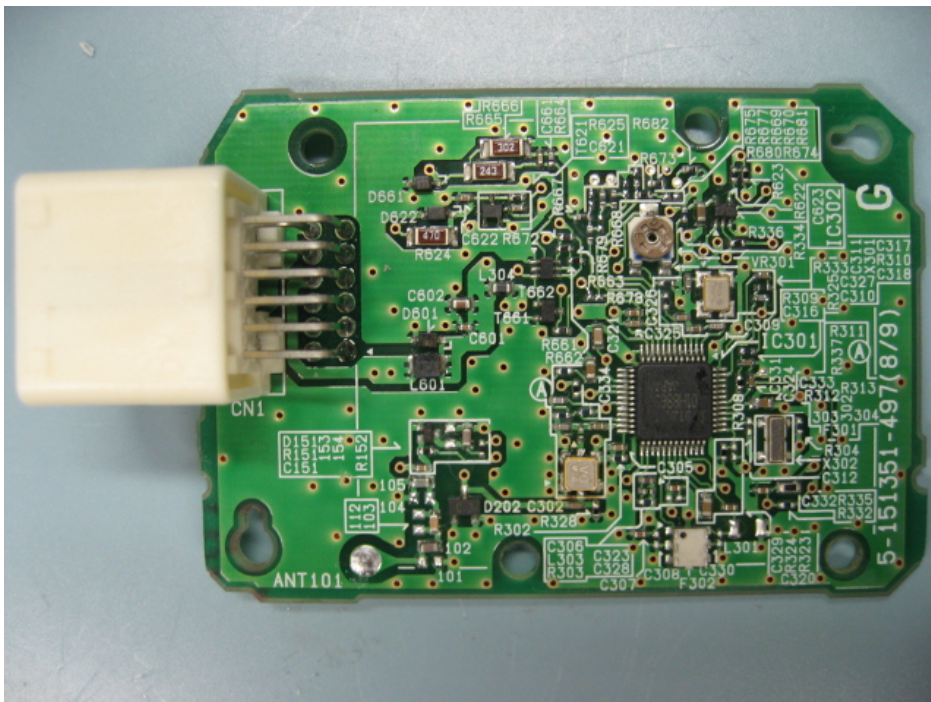

DENSO CORPORATION
Remote Keyless Entry System (Receiver)
FCC ID: HYQ13CZW
IC Number: 1551A-13CZW

Internal Photos (12 pin type)

Antenna

Component Side

DENSO CORPORATION
Remote Keyless Entry System (Receiver)
FCC ID: HYQ13CZW
IC Number: 1551A-13CZW

Internal Photos (12 pin type)

Solder Side