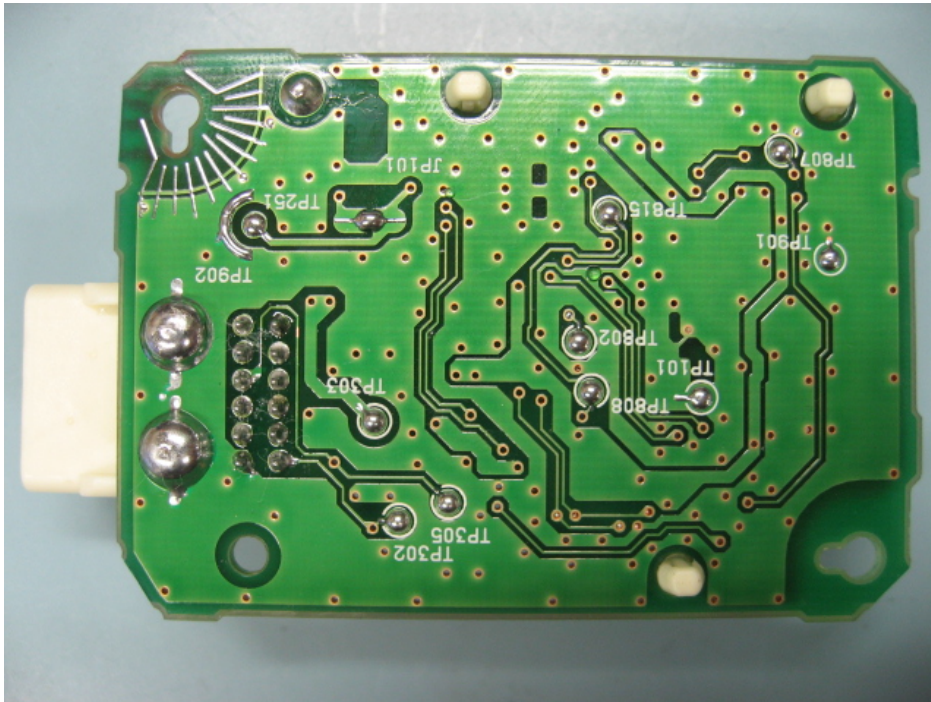

DENSO CORPORATION
Remote Keyless Entry System (Receiver)
FCC ID: HYQ13CZW
IC Number: 1551A-13CZW

Internal Photos (12 pin type)

Antenna

Component Side

DENSO CORPORATION
Remote Keyless Entry System (Receiver)
FCC ID: HYQ13CZW
IC Number: 1551A-13CZW

Internal Photos (12 pin type)

Solder Side