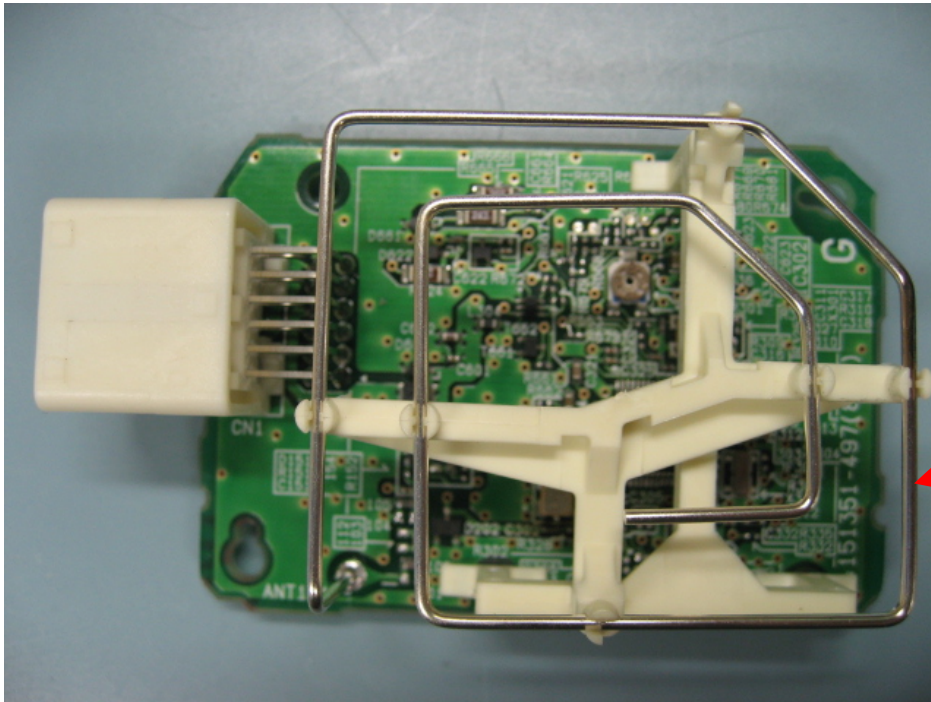

DENSO CORPORATION
Remote Keyless Entry System (Receiver)
FCC ID: HYQ13CZW
IC Number: 1551A-13CZW

Internal Photos (12 pin type)

Antenna

Component Side

DENSO CORPORATION
Remote Keyless Entry System (Receiver)
FCC ID: HYQ13CZW
IC Number: 1551A-13CZW

Internal Photos (12 pin type)

Solder Side