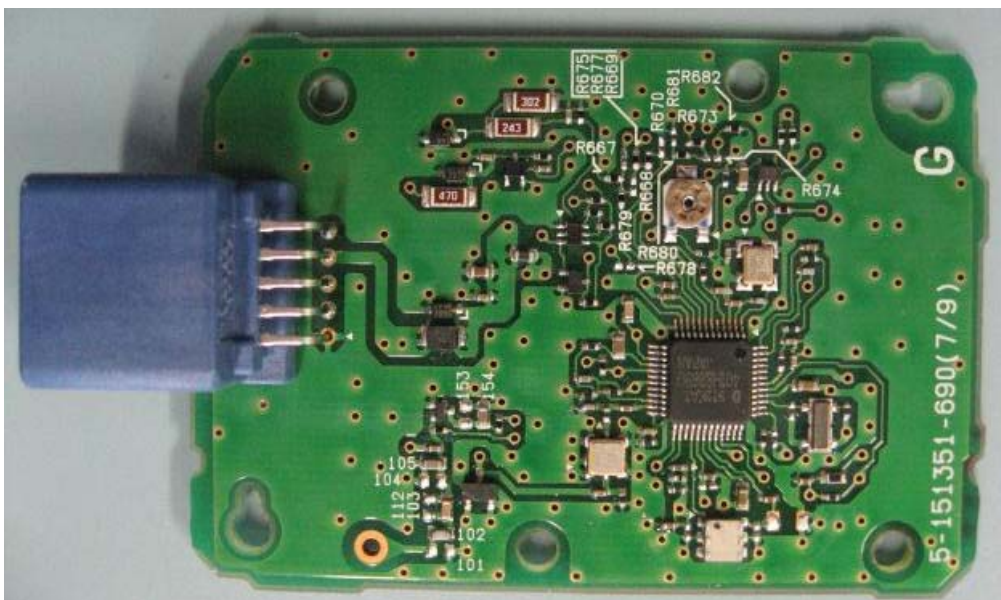

DENSO CORPORATION
Remote Keyless Entry System (Receiver)
FCC ID: HYQ13CZW
IC Number: 1551A-13CZW

Internal Photos (5 pin type)

Antenna

Component Side

DENSO CORPORATION
Remote Keyless Entry System (Receiver)
FCC ID: HYQ13CZW
IC Number: 1551A-13CZW

Internal Photos (5 pin type)

Solder Side