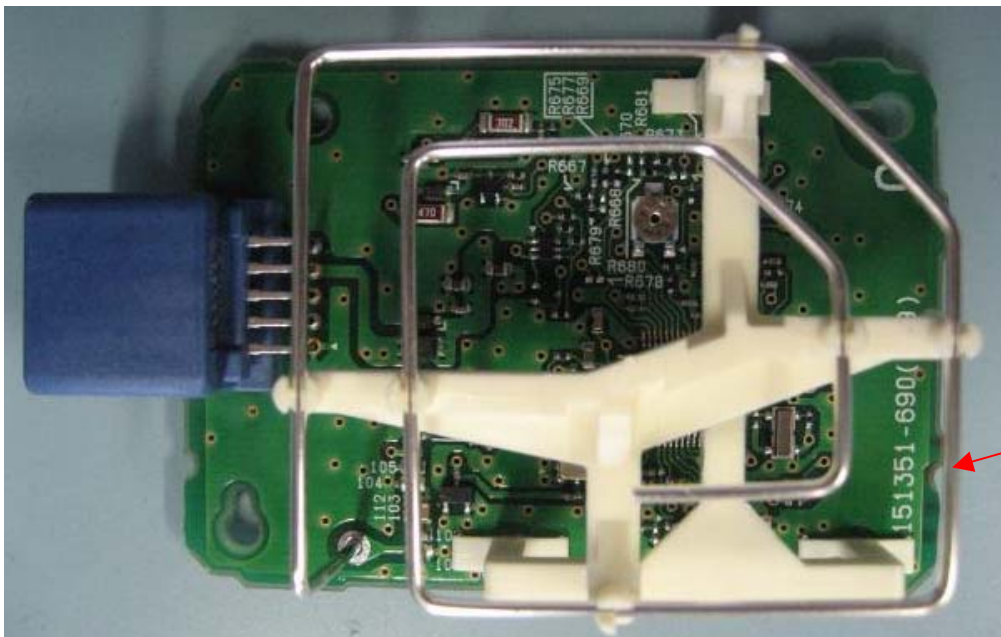

DENSO CORPORATION
Remote Keyless Entry System (Receiver)
FCC ID: HYQ13CZW
IC Number: 1551A-13CZW

Internal Photos (5 pin type)

Antenna

Component Side

DENSO CORPORATION
Remote Keyless Entry System (Receiver)
FCC ID: HYQ13CZW
IC Number: 1551A-13CZW

Internal Photos (5 pin type)

Solder Side