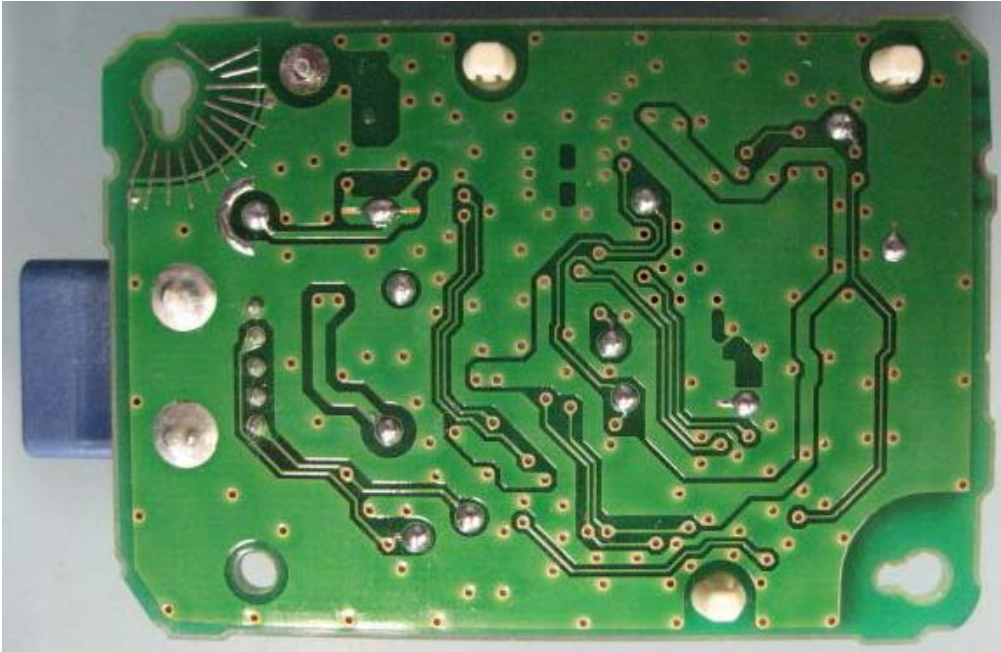

DENSO CORPORATION
Remote Keyless Entry System (Receiver)
FCC ID: HYQ13CZW
IC Number: 1551A-13CZW

Internal Photos (5 pin type)

Antenna

Component Side

DENSO CORPORATION
Remote Keyless Entry System (Receiver)
FCC ID: HYQ13CZW
IC Number: 1551A-13CZW

Internal Photos (5 pin type)

Solder Side