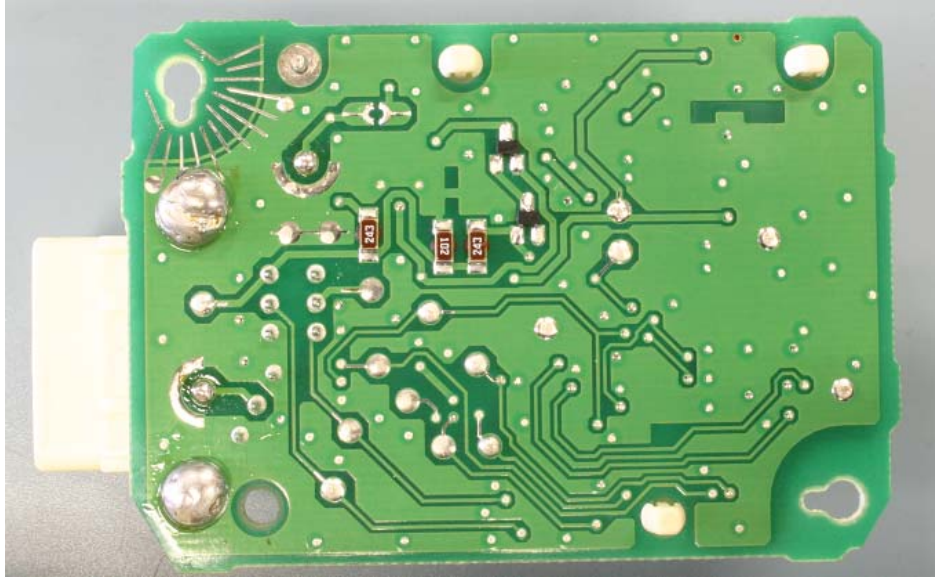

DENSO CORPORATION
Remote Keyless Entry System (Receiver)
FCC ID: HYQ13CZL
IC: 1551A-13CZL

Internal Photos

Component Side

Solder Side