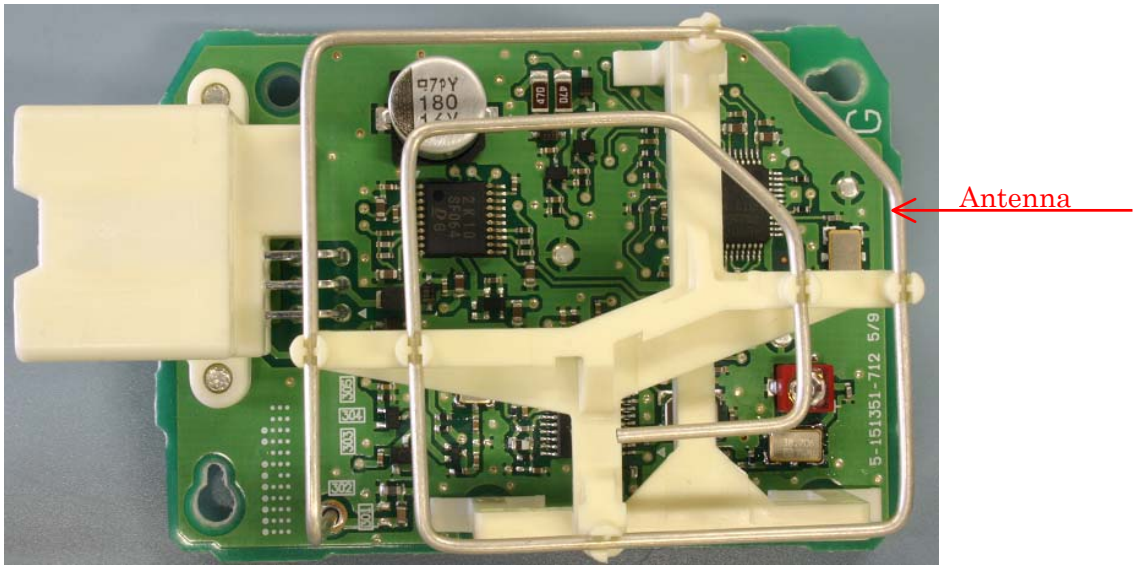

DENSO CORPORATION
Remote Keyless Entry System (Receiver)
FCC ID: HYQ13CZL
IC: 1551A-13CZL

Internal Photos

Component Side

Solder Side