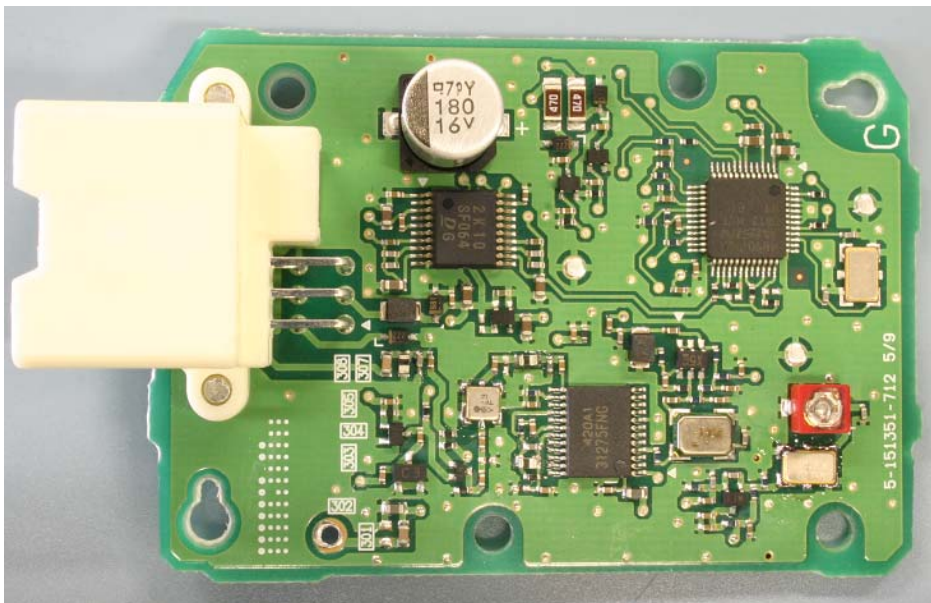

DENSO CORPORATION
Remote Keyless Entry System (Receiver)
FCC ID: HYQ13CZL
IC: 1551A-13CZL

Internal Photos

Component Side

Solder Side