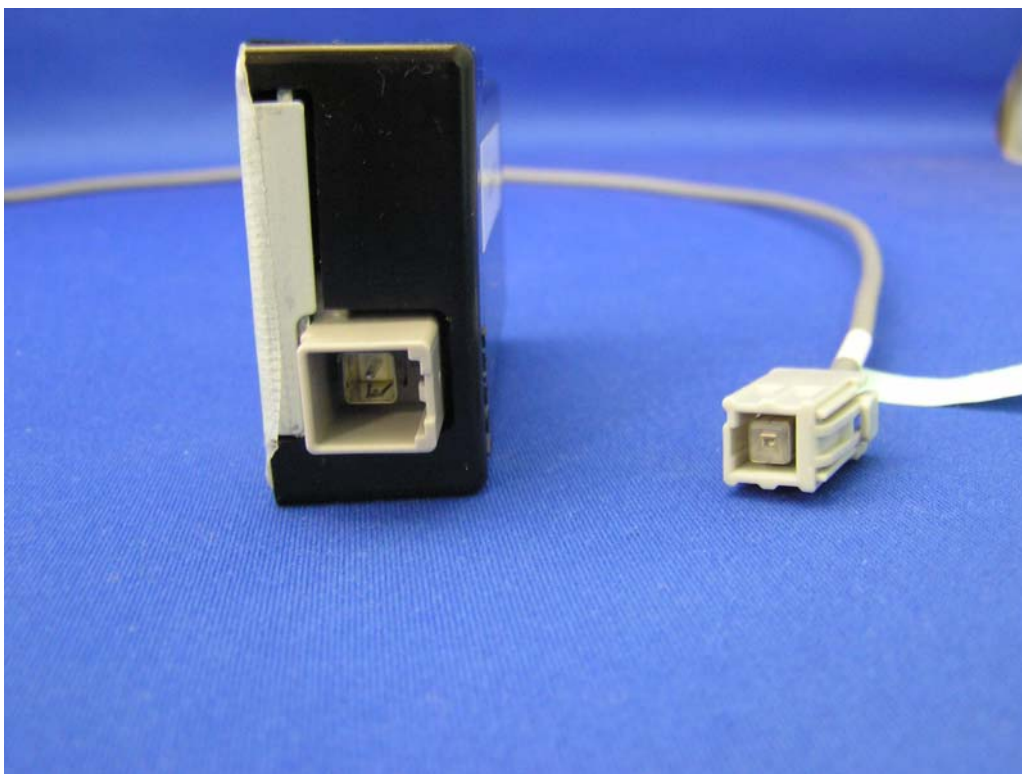

**Antenna Photo**  
**Remote Keyless Entry System (Receiver)**  
**[Model: 13CZK]**

**DENSO CORPORATION**  
**FCC ID: HYQ13CZK**  
**IC: 1551A-13CZK**

**Remote Keyless Entry System with Trunk Antenna (Top)**

**Remote Keyless Entry System with Trunk Antenna (Bottom)**

**Antenna Photo**  
**Remote Keyless Entry System (Receiver)**  
**[Model: 13CZK]**

**DENSO CORPORATION**  
**FCC ID: HYQ13CZK**  
**IC: 1551A-13CZK**

**Connector (Trunk Antenna)**

**Connector (Receiver)**

**Antenna Photo**  
**Remote Keyless Entry System (Receiver)**  
**[Model: 13CZK]**

**DENSO CORPORATION**  
**FCC ID: HYQ13CZK**  
**IC: 1551A-13CZK**

**Trunk Antenna (Top)**

**Trunk Antenna (Bottom)**

**Antenna Photo**  
**Remote Keyless Entry System (Receiver)**  
**[Model: 13CZK]**

**DENSO CORPORATION**  
**FCC ID: HYQ13CZK**  
**IC: 1551A-13CZK**

**Trunk Antenna (Front)**