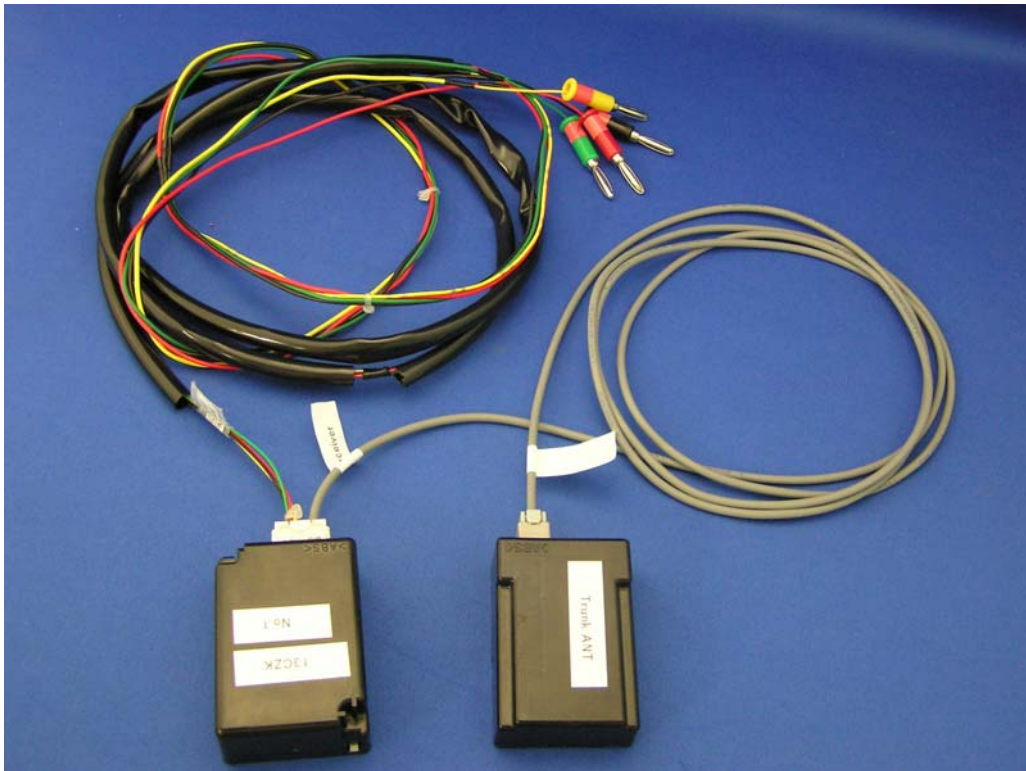

**Antenna Photo**  
**Remote Keyless Entry System (Receiver)**  
**[Model: 13CZK]**

**DENSO CORPORATION**  
**FCC ID: HYQ13CZK**  
**IC: 1551A-13CZK**

**Remote Keyless Entry System with Trunk Antenna (Top)**

**Remote Keyless Entry System with Trunk Antenna (Bottom)**

**Antenna Photo**  
**Remote Keyless Entry System (Receiver)**  
**[Model: 13CZK]**

**DENSO CORPORATION**  
**FCC ID: HYQ13CZK**  
**IC: 1551A-13CZK**

**Connector (Trunk Antenna)**

**Connector (Receiver)**

**Antenna Photo**  
**Remote Keyless Entry System (Receiver)**  
**[Model: 13CZK]**

**DENSO CORPORATION**  
**FCC ID: HYQ13CZK**  
**IC: 1551A-13CZK**

**Trunk Antenna (Top)**

**Trunk Antenna (Bottom)**

**Antenna Photo**  
**Remote Keyless Entry System (Receiver)**  
**[Model: 13CZK]**

**DENSO CORPORATION**  
**FCC ID: HYQ13CZK**  
**IC: 1551A-13CZK**

**Trunk Antenna (Front)**