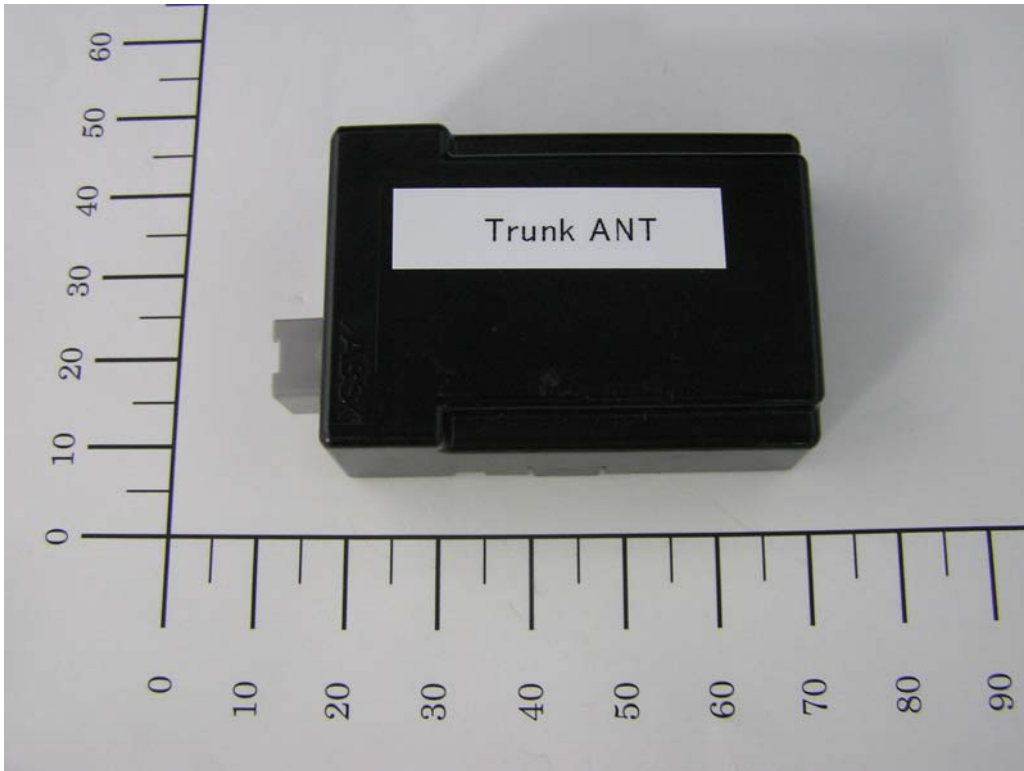

**Antenna Photo**  
**Remote Keyless Entry System (Receiver)**  
**[Model: 13CZK]**

**DENSO CORPORATION**  
**FCC ID: HYQ13CZK**  
**IC: 1551A-13CZK**

**Remote Keyless Entry System with Trunk Antenna (Top)**

**Remote Keyless Entry System with Trunk Antenna (Bottom)**

**Antenna Photo**  
**Remote Keyless Entry System (Receiver)**  
**[Model: 13CZK]**

**DENSO CORPORATION**  
**FCC ID: HYQ13CZK**  
**IC: 1551A-13CZK**

**Connector (Trunk Antenna)**

**Connector (Receiver)**

**Antenna Photo**  
**Remote Keyless Entry System (Receiver)**  
**[Model: 13CZK]**

**DENSO CORPORATION**  
**FCC ID: HYQ13CZK**  
**IC: 1551A-13CZK**

**Trunk Antenna (Top)**

**Trunk Antenna (Bottom)**

**Antenna Photo**  
**Remote Keyless Entry System (Receiver)**  
**[Model: 13CZK]**

**DENSO CORPORATION**  
**FCC ID: HYQ13CZK**  
**IC: 1551A-13CZK**

**Trunk Antenna (Front)**