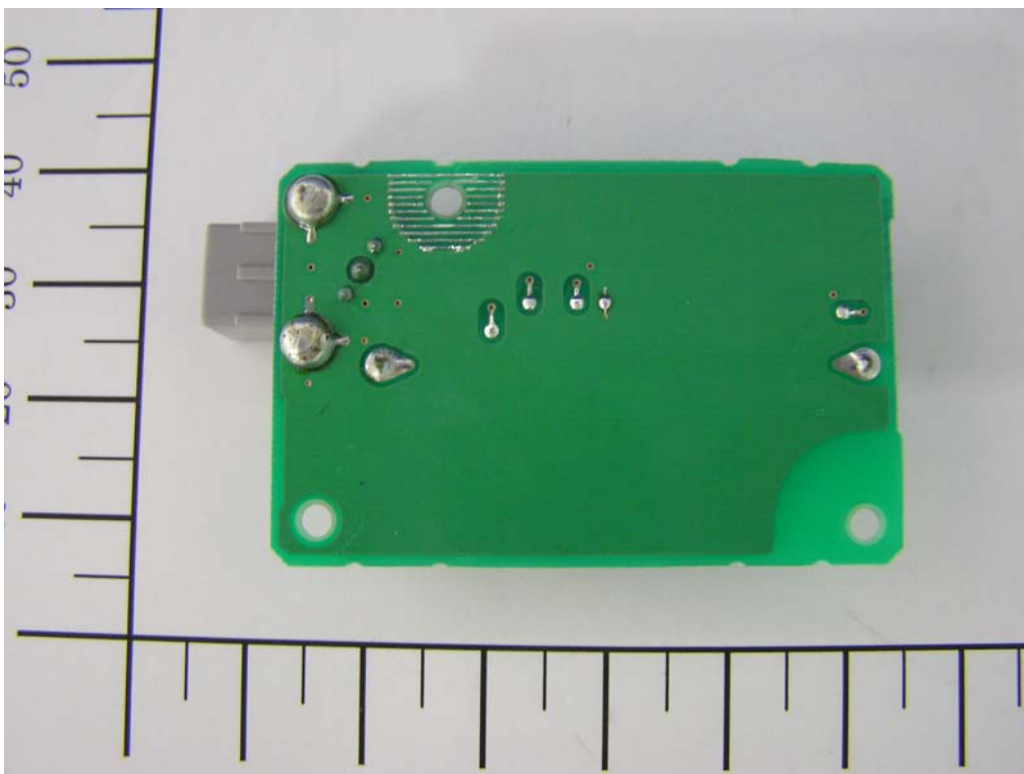

**Trunk Antenna (Rear)**

**Antenna Photo**  
**Remote Keyless Entry System (Receiver)**  
**[Model: 13CZK]**

**DENSO CORPORATION**  
**FCC ID: HYQ13CZK**  
**IC: 1551A-13CZK**

**Trunk Antenna (Right)**

**Trunk Antenna (Left)**

**Antenna Photo**  
**Remote Keyless Entry System (Receiver)**  
**[Model: 13CZK]**

**DENSO CORPORATION**  
**FCC ID: HYQ13CZK**  
**IC: 1551A-13CZK**

**Trunk Antenna Board with Case**

**Trunk Antenna Board (Top)**

**Antenna Photo**  
**Remote Keyless Entry System (Receiver)**  
**[Model: 13CZK]**

**DENSO CORPORATION**  
**FCC ID: HYQ13CZK**  
**IC: 1551A-13CZK**

**Trunk Antenna (Bottom)**