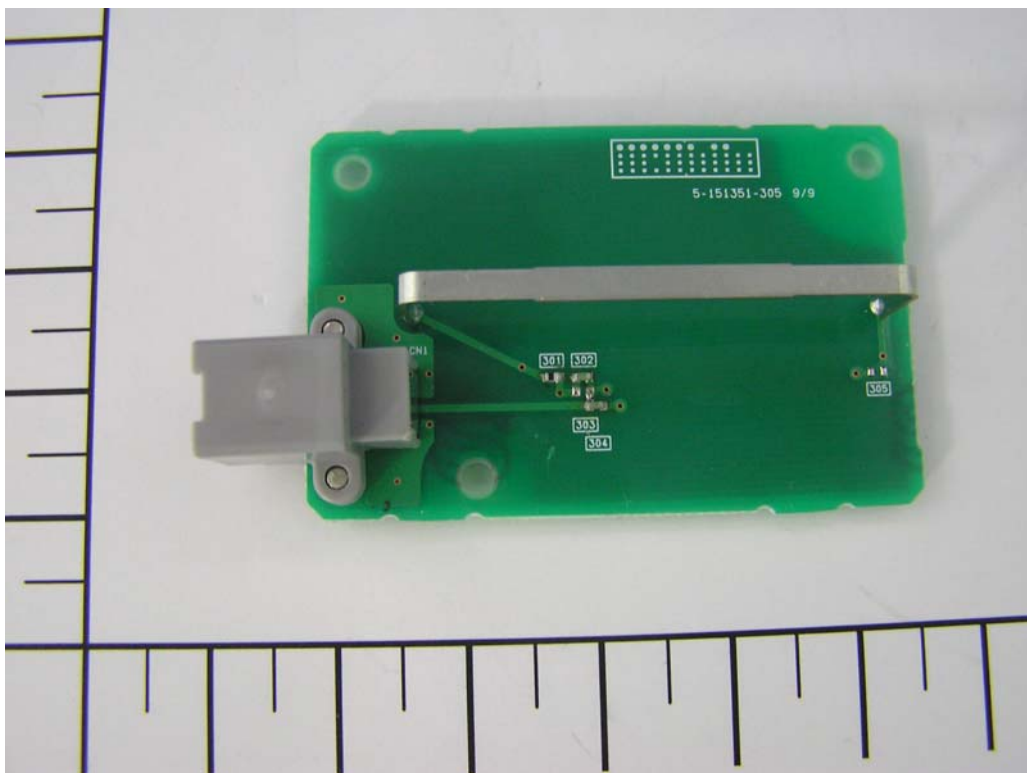

**Connector (Trunk Antenna)**

**Connector (Receiver)**

**Antenna Photo**  
**Remote Keyless Entry System (Receiver)**  
**[Model: 13CZK]**

**DENSO CORPORATION**  
**FCC ID: HYQ13CZK**  
**IC: 1551A-13CZK**

**Trunk Antenna (Top)**

**Trunk Antenna (Bottom)**

**Antenna Photo**  
**Remote Keyless Entry System (Receiver)**  
**[Model: 13CZK]**

**DENSO CORPORATION**  
**FCC ID: HYQ13CZK**  
**IC: 1551A-13CZK**

**Trunk Antenna (Front)**

**Trunk Antenna (Rear)**

**Antenna Photo**  
**Remote Keyless Entry System (Receiver)**  
**[Model: 13CZK]**

**DENSO CORPORATION**  
**FCC ID: HYQ13CZK**  
**IC: 1551A-13CZK**

**Trunk Antenna (Right)**

**Trunk Antenna (Left)**

**Antenna Photo**  
**Remote Keyless Entry System (Receiver)**  
**[Model: 13CZK]**

**DENSO CORPORATION**  
**FCC ID: HYQ13CZK**  
**IC: 1551A-13CZK**

**Trunk Antenna Board with Case**

**Trunk Antenna Board (Top)**