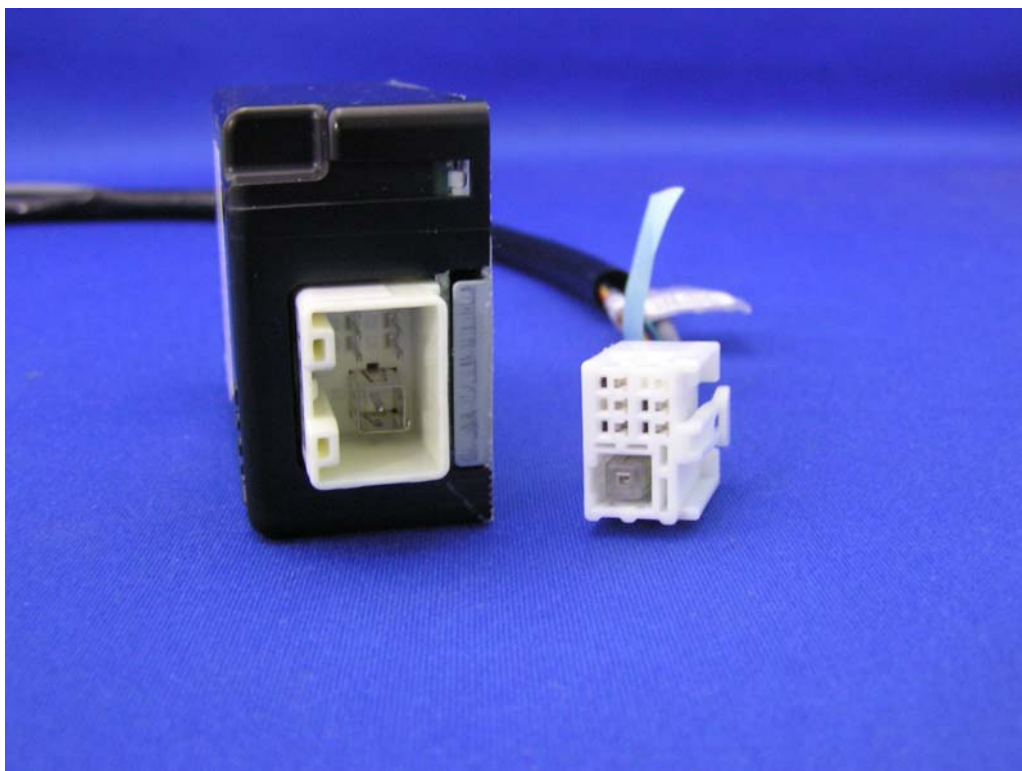

**Antenna Photo**  
**Remote Keyless Entry System (Receiver)**  
**[Model: 13CZK]**

**DENSO CORPORATION**  
**FCC ID: HYQ13CZK**  
**IC: 1551A-13CZK**

**Remote Keyless Entry System with Trunk Antenna (Top)**

**Remote Keyless Entry System with Trunk Antenna (Bottom)**

**Antenna Photo**  
**Remote Keyless Entry System (Receiver)**  
**[Model: 13CZK]**

**DENSO CORPORATION**  
**FCC ID: HYQ13CZK**  
**IC: 1551A-13CZK**

**Connector (Trunk Antenna)**

**Connector (Receiver)**

**Antenna Photo**  
**Remote Keyless Entry System (Receiver)**  
**[Model: 13CZK]**

**DENSO CORPORATION**  
**FCC ID: HYQ13CZK**  
**IC: 1551A-13CZK**

**Trunk Antenna (Top)**

**Trunk Antenna (Bottom)**

**Antenna Photo**  
**Remote Keyless Entry System (Receiver)**  
**[Model: 13CZK]**

**DENSO CORPORATION**  
**FCC ID: HYQ13CZK**  
**IC: 1551A-13CZK**

**Trunk Antenna (Front)**