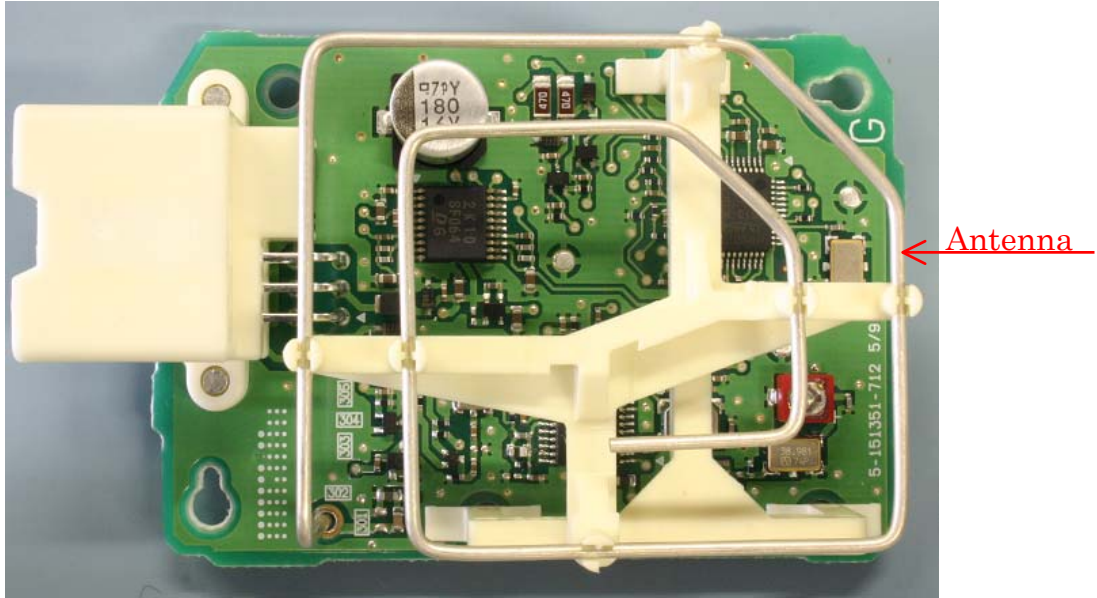

DENSO CORPORATION
Remote Keyless Entry System (Receiver)
FCC ID: HYQ13CZK
IC: 1551A-13CZK

Internal Photos

Component Side

Solder Side