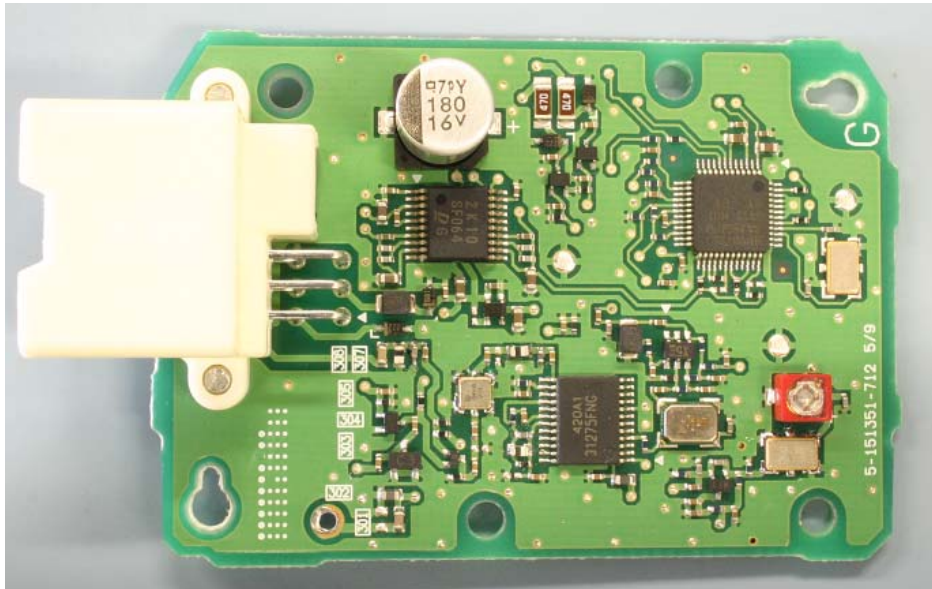

DENSO CORPORATION
Remote Keyless Entry System (Receiver)
FCC ID: HYQ13CZK
IC: 1551A-13CZK

Internal Photos

Component Side

Solder Side