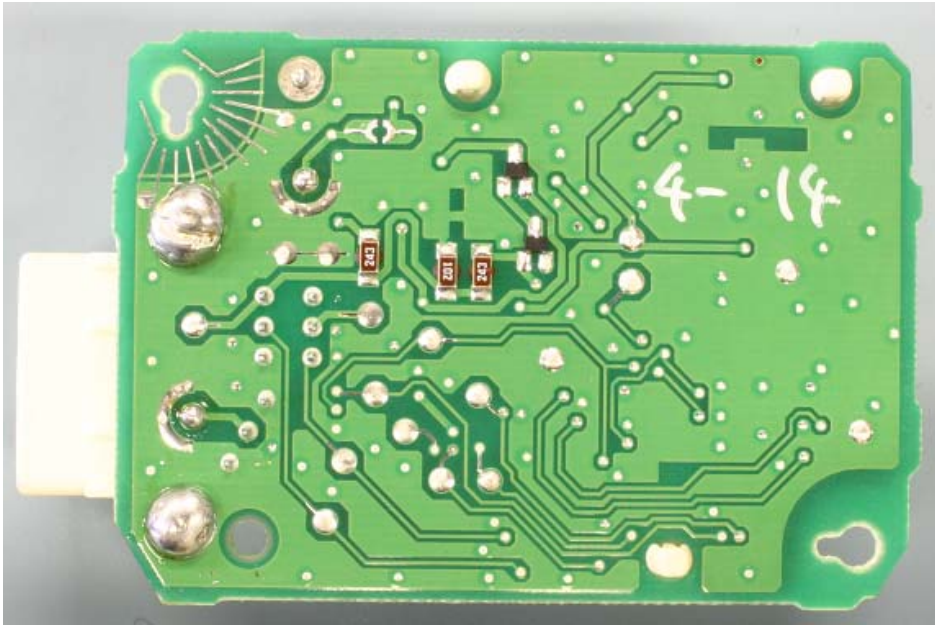

DENSO CORPORATION
Remote Keyless Entry System (Receiver)
FCC ID: HYQ13CZK
IC: 1551A-13CZK

Internal Photos

Component Side

Solder Side