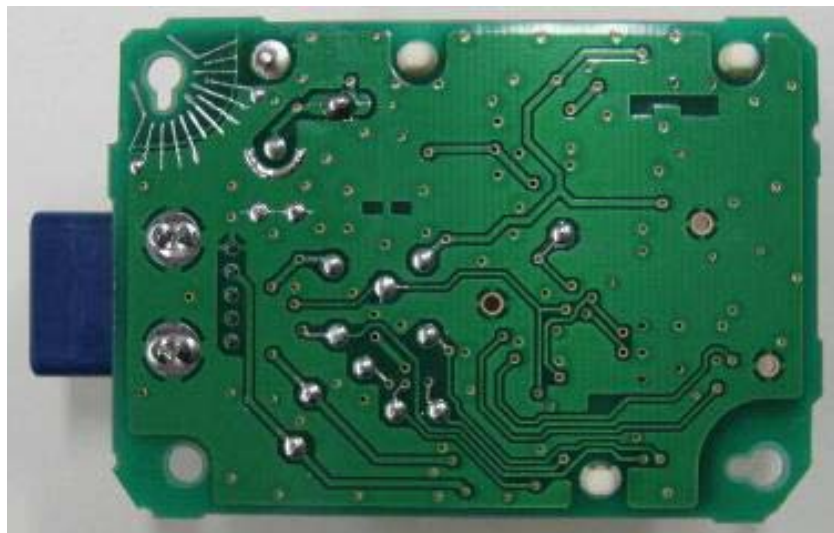

*DENSO CORPORATION*  
*Remote Keyless Entry System (Receiver)*  
*FCC ID: HYQ13CZG*  
*IC: 1551A- 13CZG*

(Internal Photos)

Comp Side

Sold Side

DENSO CORPORATION  
Remote Keyless Entry System (Receiver)  
FCC ID: HYQ13CZG

(Internal Photos)

Comp Side

Sold Side