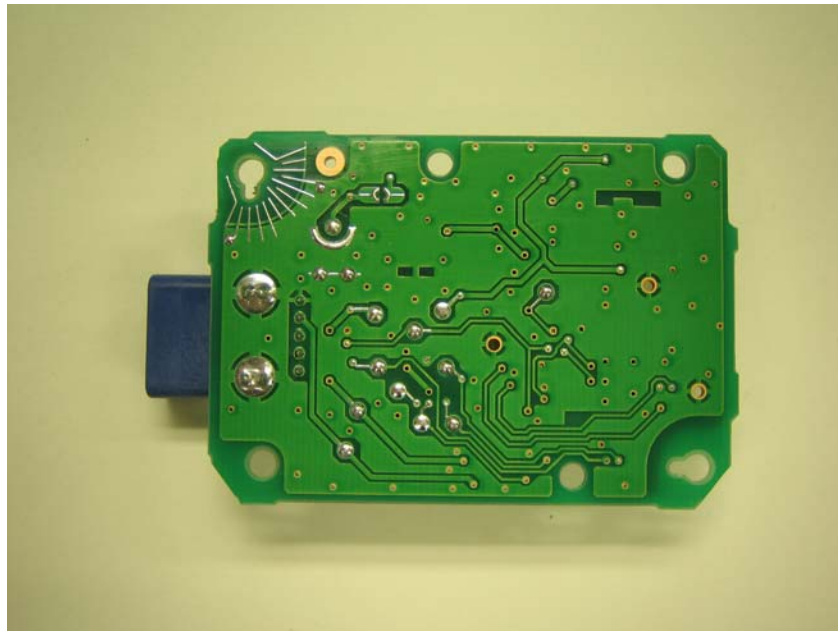

*DENSO CORPORATION*  
*Remote Keyless Entry System (Receiver)*  
*FCC ID: HYQ13CZG*  
*IC: 1551A- 13CZG*

(Internal Photos)

Comp Side

Sold Side

DENSO CORPORATION  
Remote Keyless Entry System (Receiver)  
FCC ID: HYQ13CZG

(Internal Photos)

Comp Side

Sold Side