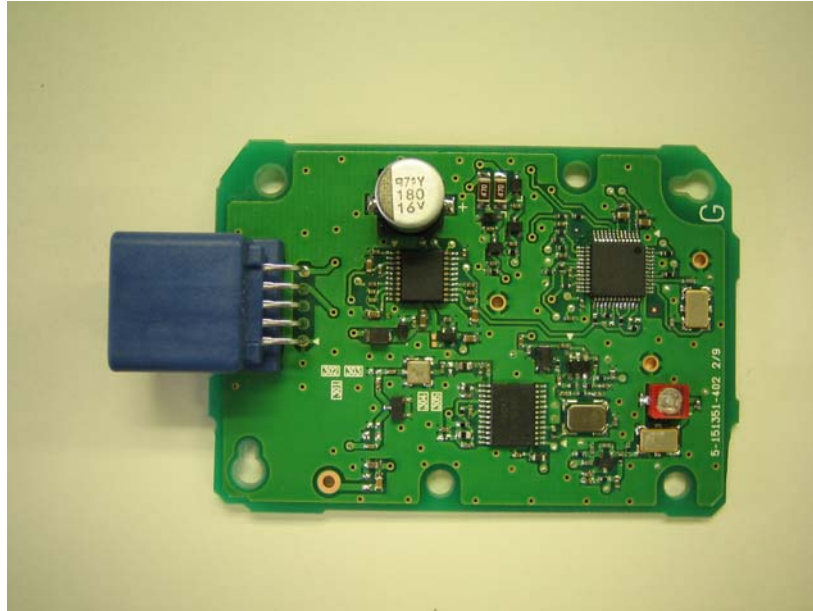

*DENSO CORPORATION*  
*Remote Keyless Entry System (Receiver)*  
*FCC ID: HYQ13CZG*  
*IC: 1551A- 13CZG*

(Internal Photos)

Comp Side

Sold Side

DENSO CORPORATION  
Remote Keyless Entry System (Receiver)  
FCC ID: HYQ13CZG

(Internal Photos)

Comp Side

Sold Side