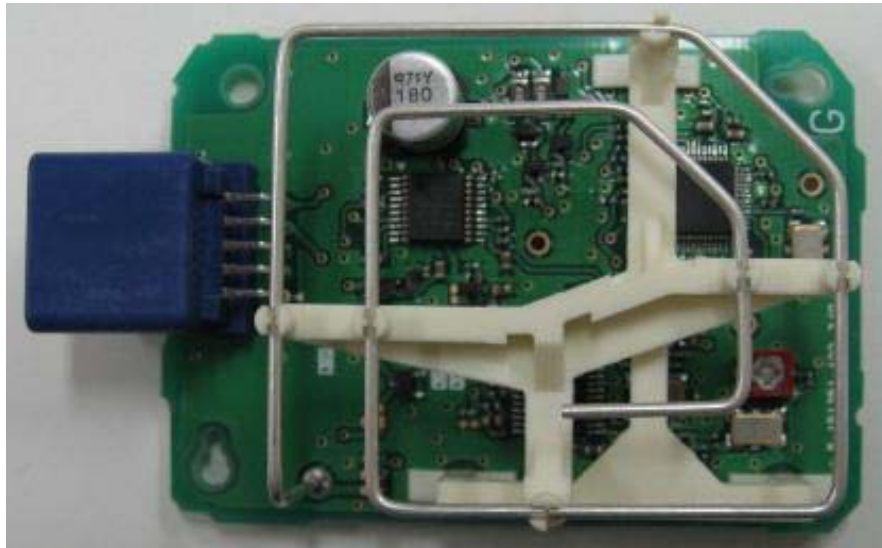

*DENSO CORPORATION*  
*Remote Keyless Entry System (Receiver)*  
*FCC ID: HYQ13CZG*  
*IC: 1551A- 13CZG*

(Internal Photos)

Comp Side

Sold Side

DENSO CORPORATION  
Remote Keyless Entry System (Receiver)  
FCC ID: HYQ13CZG

(Internal Photos)

Comp Side

Sold Side