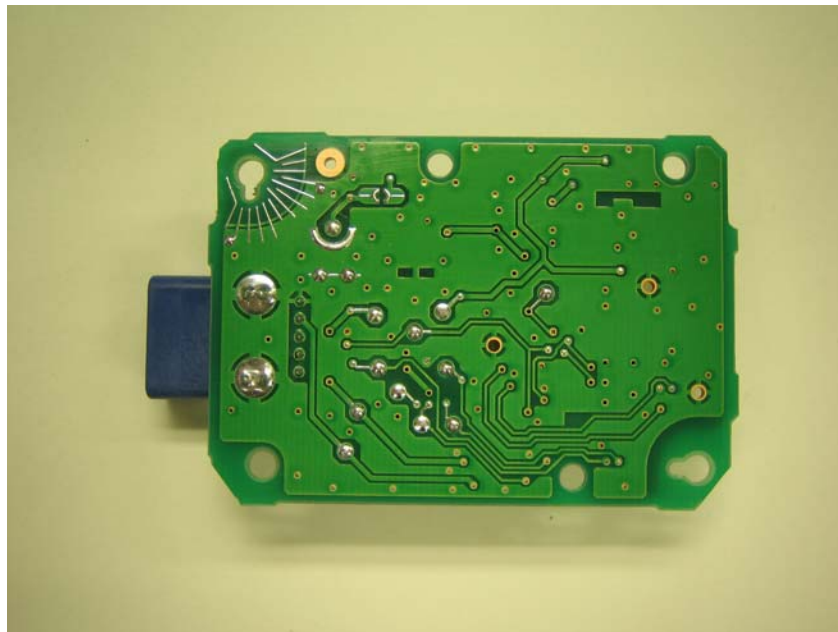

DENSO CORPORATION
Remote Keyless Entry System (Receiver)
FCC ID: HYQ13CZF

(Internal Photos)

Sold Side