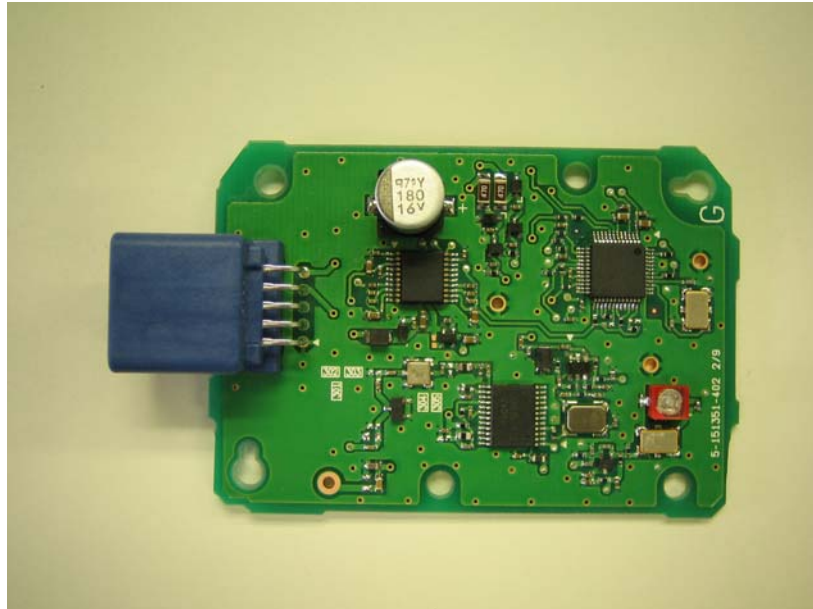

DENSO CORPORATION
Remote Keyless Entry System (Receiver)
FCC ID: HYQ13CZF
IC: 1551A-13CZF

(Internal Photos)

Comp Side

Sold Side

DENSO CORPORATION
Remote Keyless Entry System (Receiver)
FCC ID: HYQ13CZF

(Internal Photos)