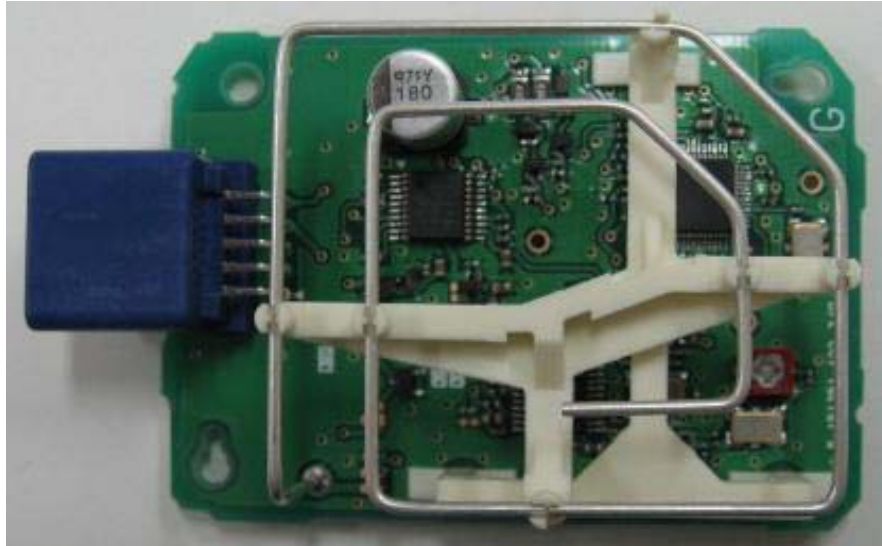

DENSO CORPORATION
Remote Keyless Entry System (Receiver)
FCC ID: HYQ13CZF
IC: 1551A-13CZF

(Internal Photos)

Comp Side

Sold Side

DENSO CORPORATION
Remote Keyless Entry System (Receiver)
FCC ID: HYQ13CZF

(Internal Photos)