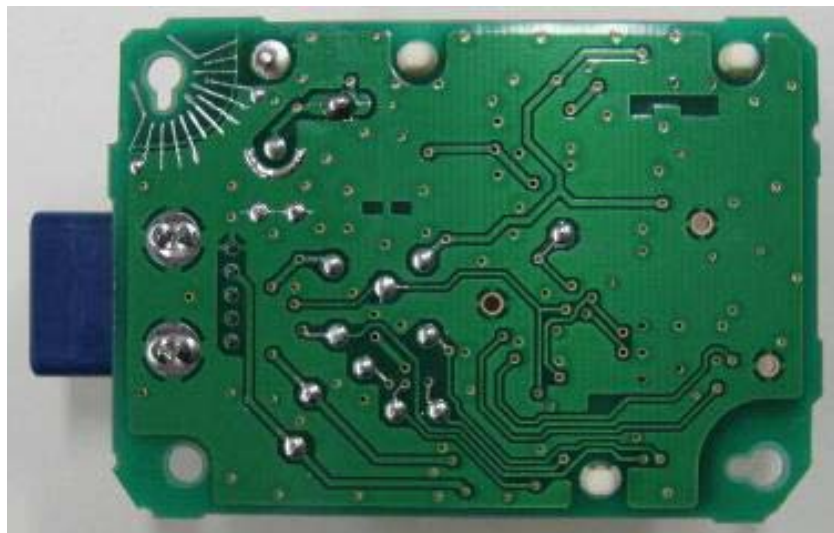

DENSO CORPORATION
Remote Keyless Entry System (Receiver)
FCC ID: HYQ13CZF
IC: 1551A-13CZF

(Internal Photos)

Comp Side

Sold Side

DENSO CORPORATION
Remote Keyless Entry System (Receiver)
FCC ID: HYQ13CZF

(Internal Photos)