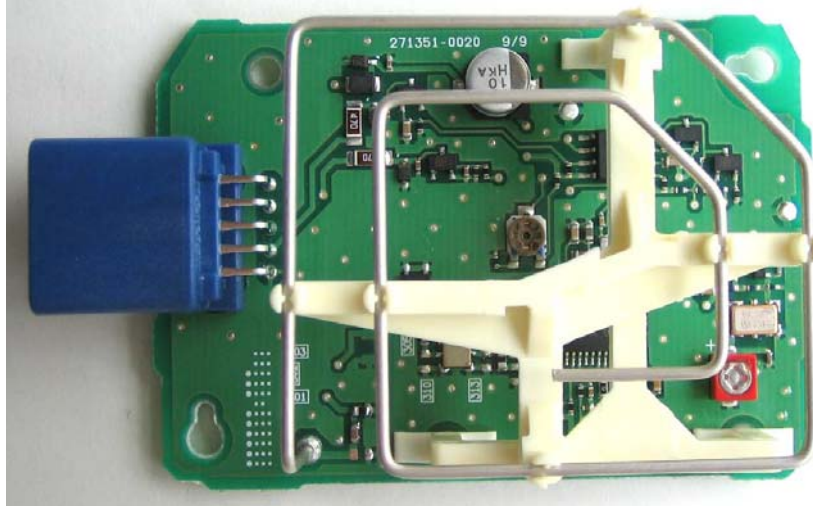

DENSO CORPORATION
Remote Keyless Entry System (Receiver)
FCC ID: HYQ13CZE
IC: 1551A-13CZE

Internal Photos

Component Side

Solder Side