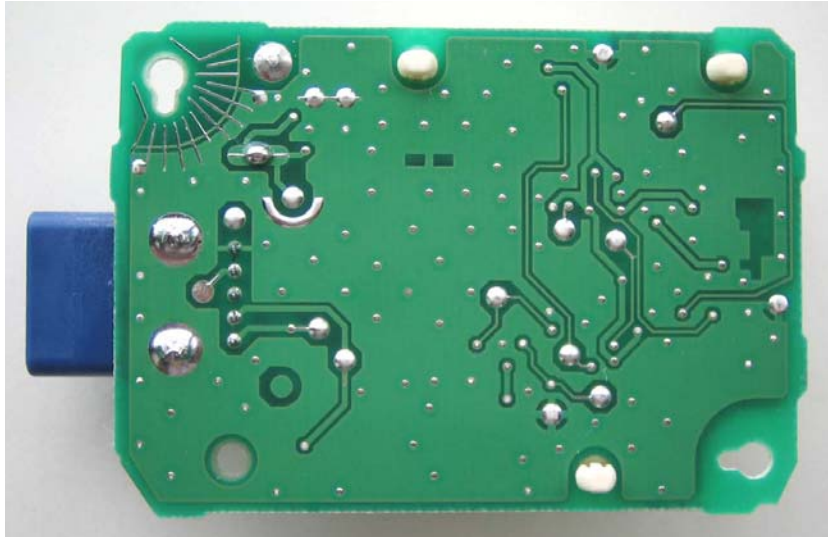

DENSO CORPORATION
Remote Keyless Entry System (Receiver)
FCC ID: HYQ13CZE
IC: 1551A-13CZE

Internal Photos

Component Side

Solder Side