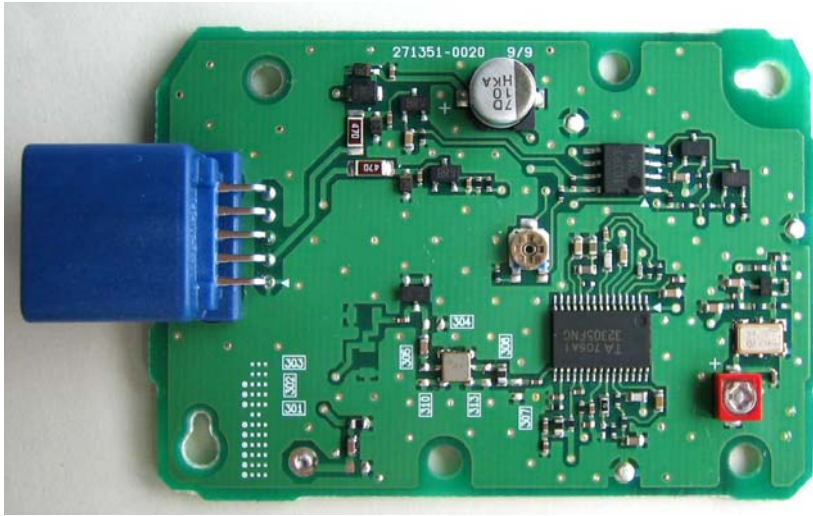

DENSO CORPORATION
Remote Keyless Entry System (Receiver)
FCC ID: HYQ13CZE
IC: 1551A-13CZE

Internal Photos

Component Side

Solder Side