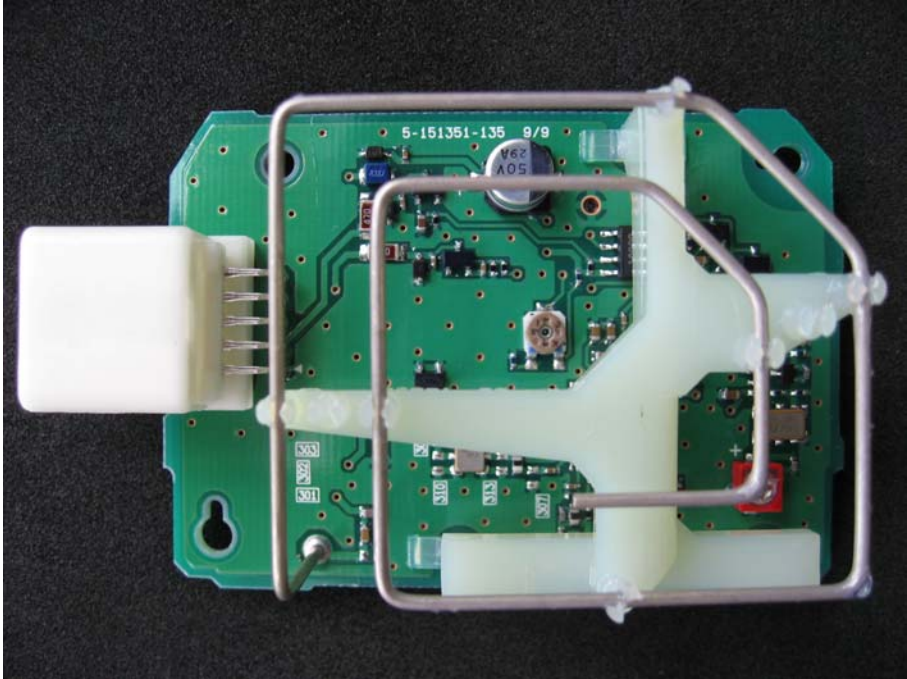

DENSO CORPORATION  
Remote Keyless Entry System (Receiver)  
FCC ID: HYQ13CZD

Internal Photos

Component Side

Solder Side