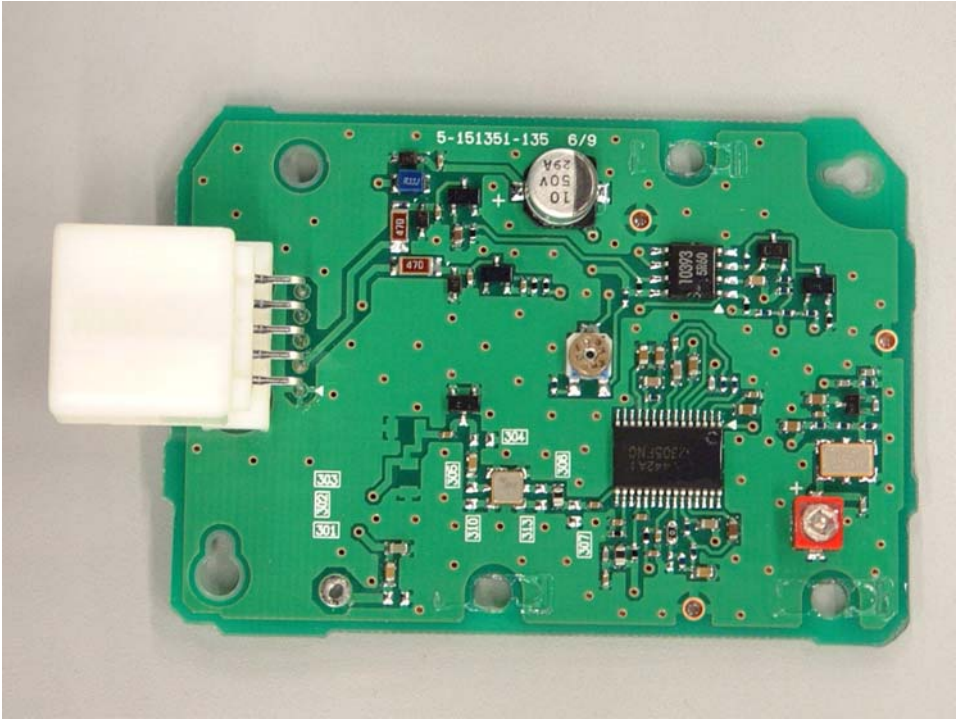

DENSO CORPORATION  
Remote Keyless Entry System (Receiver)  
FCC ID: HYQ13CZD

Internal Photos

Component Side

Solder Side