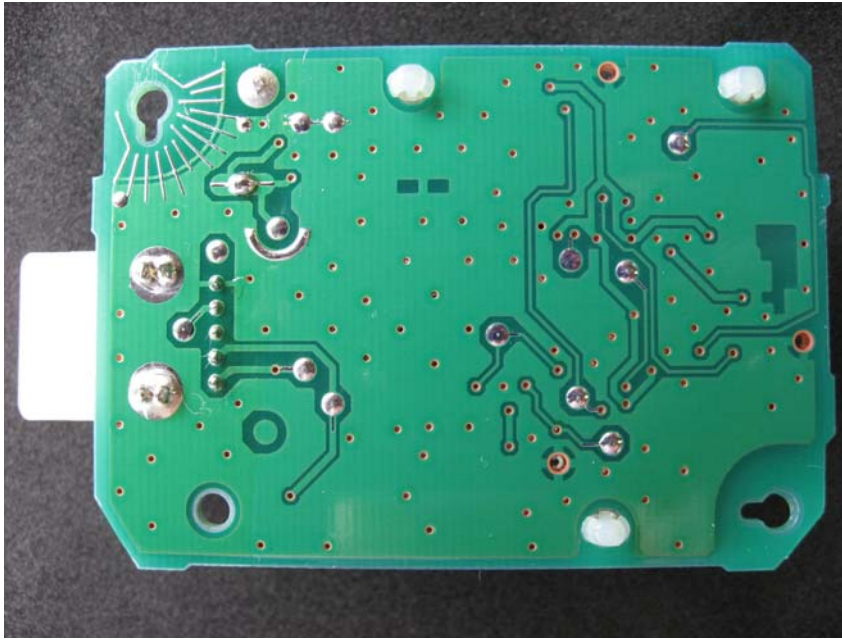

DENSO CORPORATION  
Remote Keyless Entry System (Receiver)  
FCC ID: HYQ13CZD

Internal Photos

Component Side

Solder Side