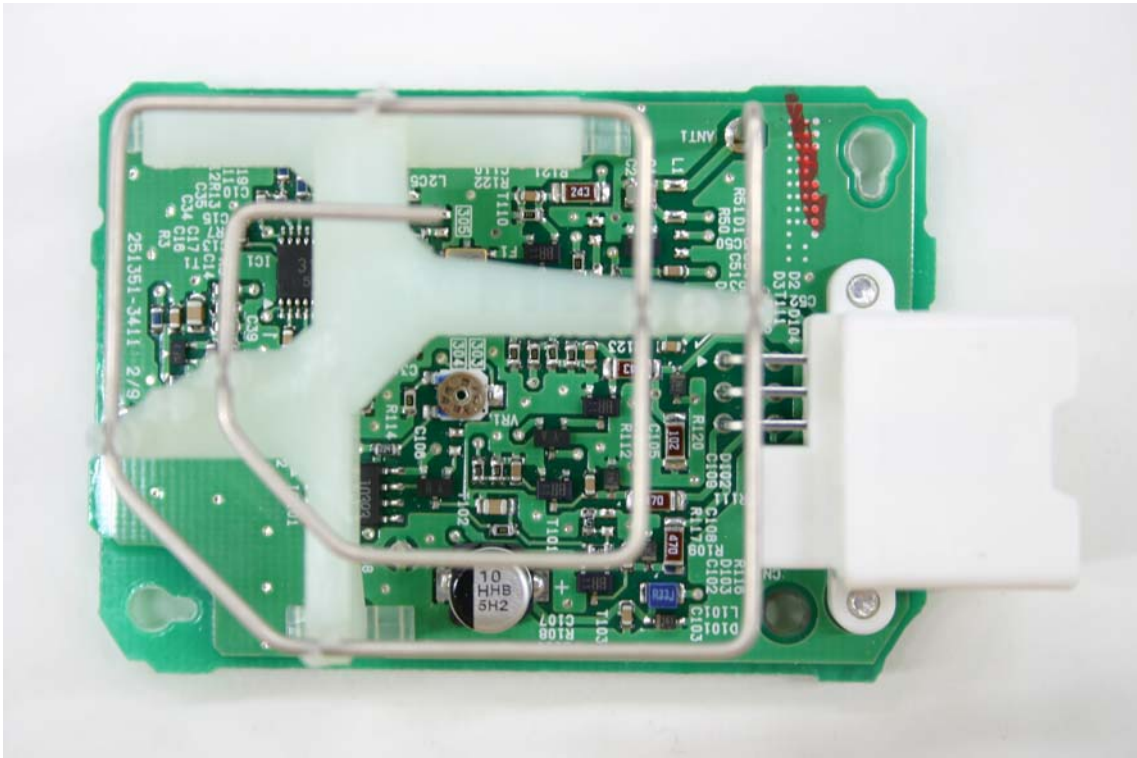

DENSO CORPORATION
Remote Keyless Entry System (Receiver)
FCC ID : HYQ13BZT

(Internal photos)

Comp side

Sold side