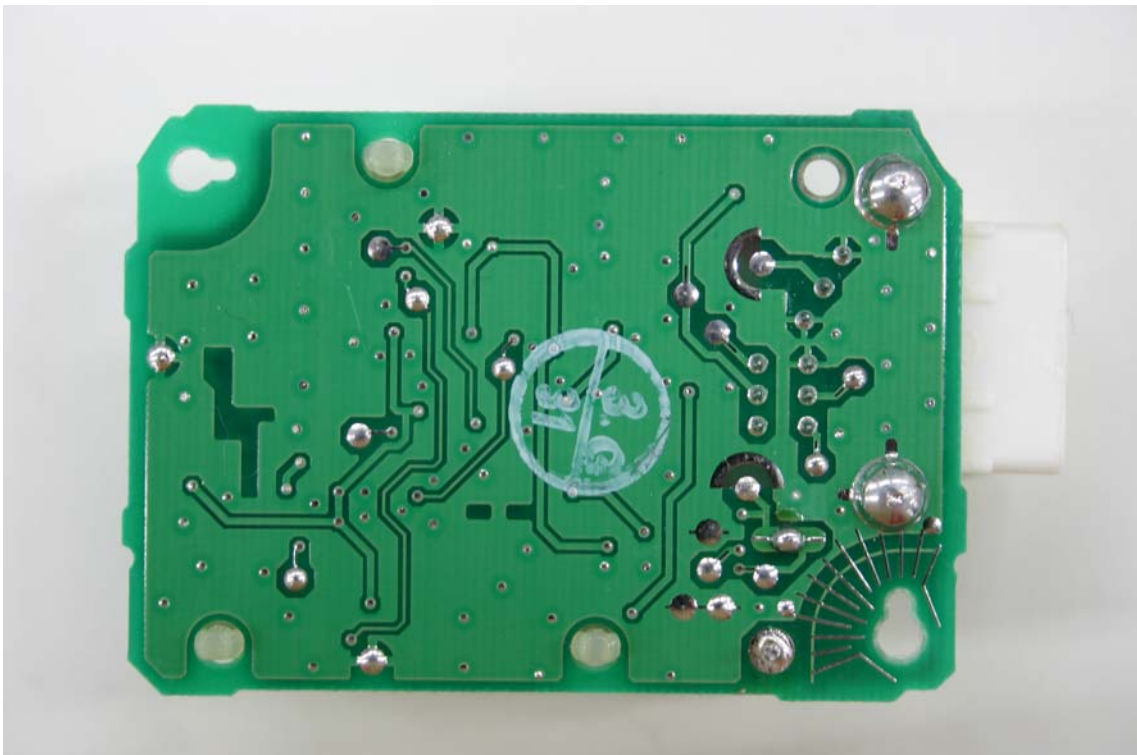

DENSO CORPORATION
Remote Keyless Entry System (Receiver)
FCC ID : HYQ13BZT

(Internal photos)

Comp side

Sold side