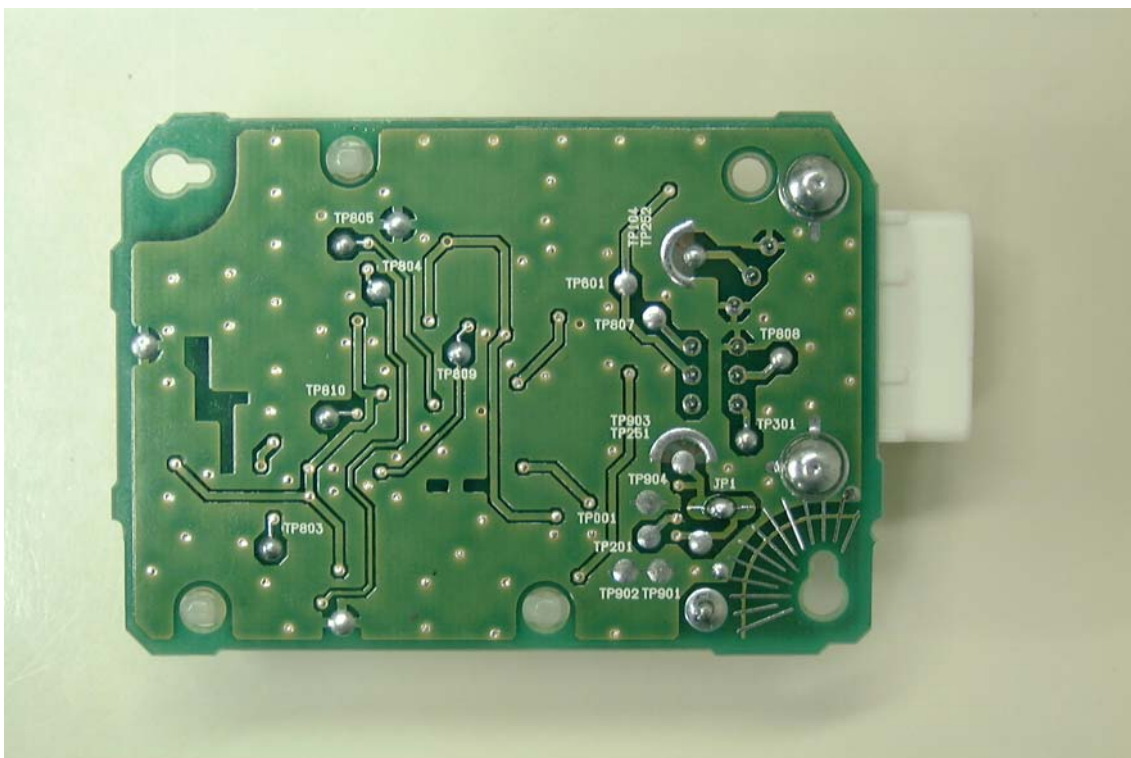

*DENSO CORPORATION*  
*Remote Keyless Entry System(Receiver)*  
*FCC ID : HYQ13BZH*

(Internal photos)

Comp side

Sold side