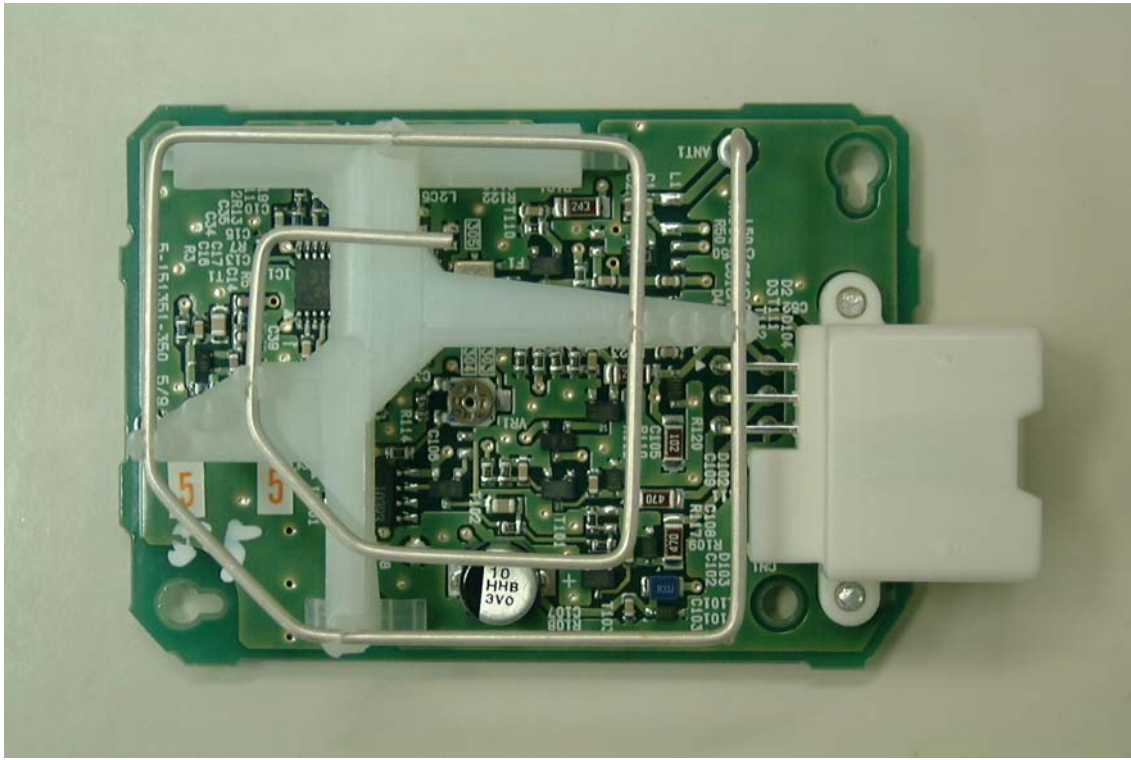

*DENSO CORPORATION*  
*Remote Keyless Entry System(Receiver)*  
*FCC ID : HYQ13BZH*

(Internal photos)

Comp side

Sold side