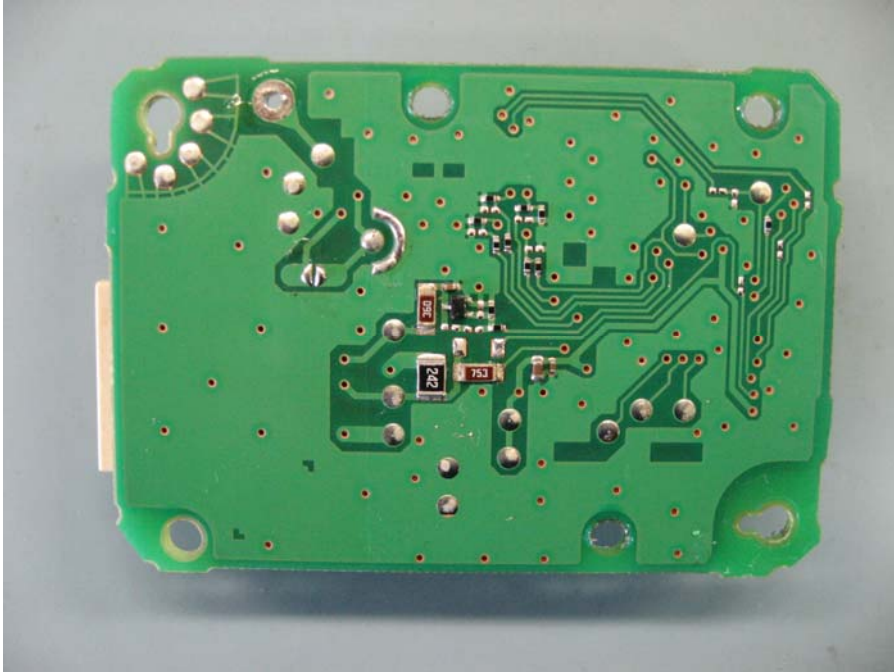

DENSO CORPORATION
Remote Keyless Entry System (Receiver)
FCC ID: HYQ13BDW

Internal Photos

Component layouts (Reflow 2 Side)

Component layouts without antenna (Reflow 2 Side)

DENSO CORPORATION
Remote Keyless Entry System (Receiver)
FCC ID: HYQ13BDW

Internal Photos

Component layouts (Reflow 1 Side)