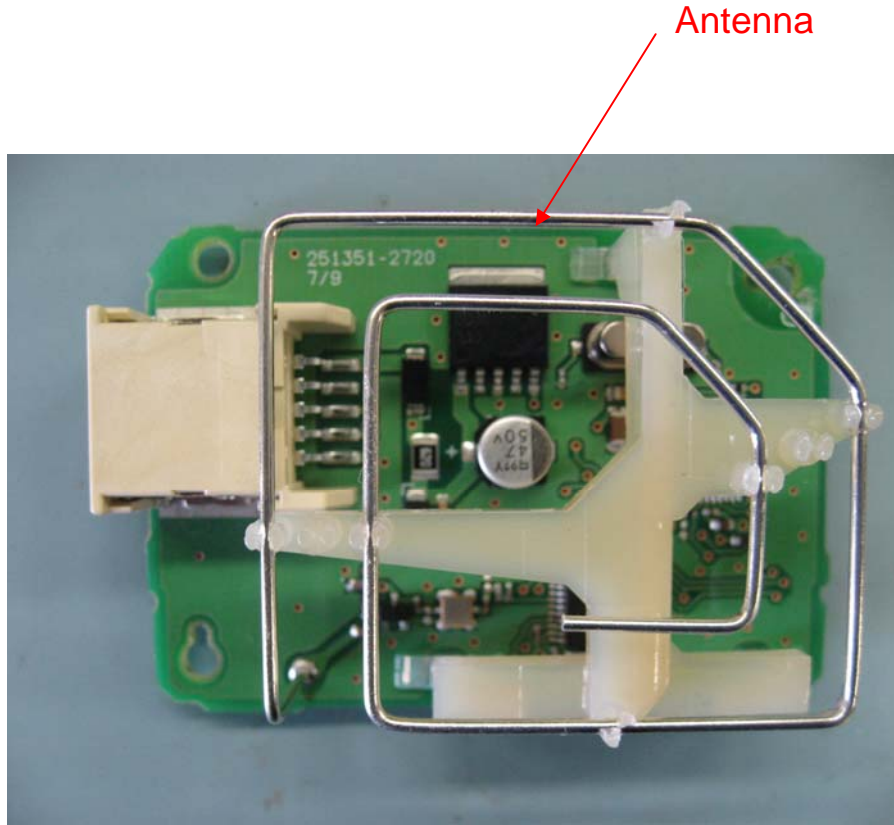

DENSO CORPORATION
Remote Keyless Entry System (Receiver)
FCC ID: HYQ13BDW

Internal Photos

Component layouts (Reflow 2 Side)

Component layouts without antenna (Reflow 2 Side)

DENSO CORPORATION
Remote Keyless Entry System (Receiver)
FCC ID: HYQ13BDW

Internal Photos

Component layouts (Reflow 1 Side)