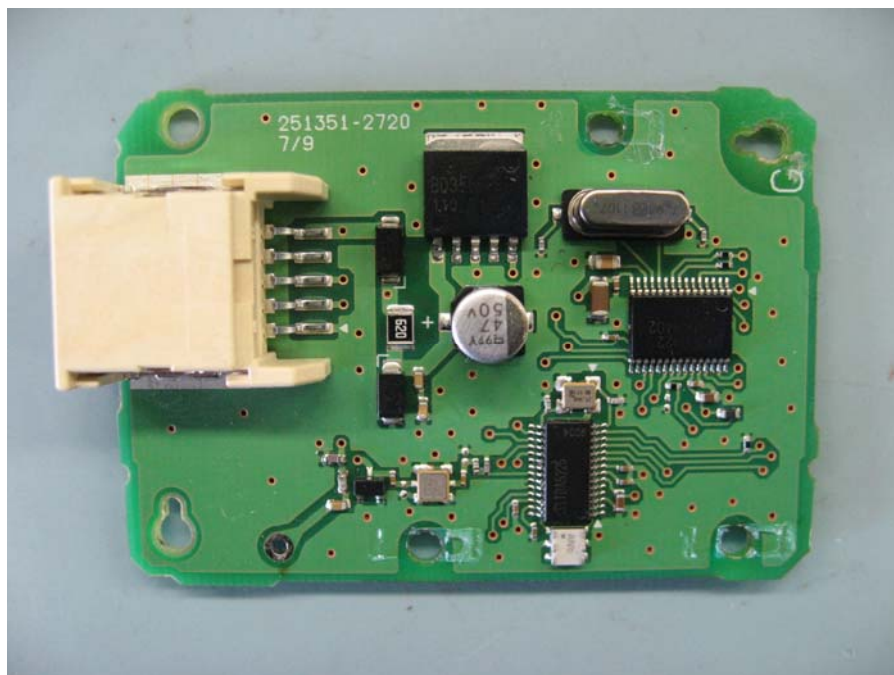

DENSO CORPORATION
Remote Keyless Entry System (Receiver)
FCC ID: HYQ13BDW

Internal Photos

Component layouts (Reflow 2 Side)

Component layouts without antenna (Reflow 2 Side)

DENSO CORPORATION
Remote Keyless Entry System (Receiver)
FCC ID: HYQ13BDW

Internal Photos

Component layouts (Reflow 1 Side)