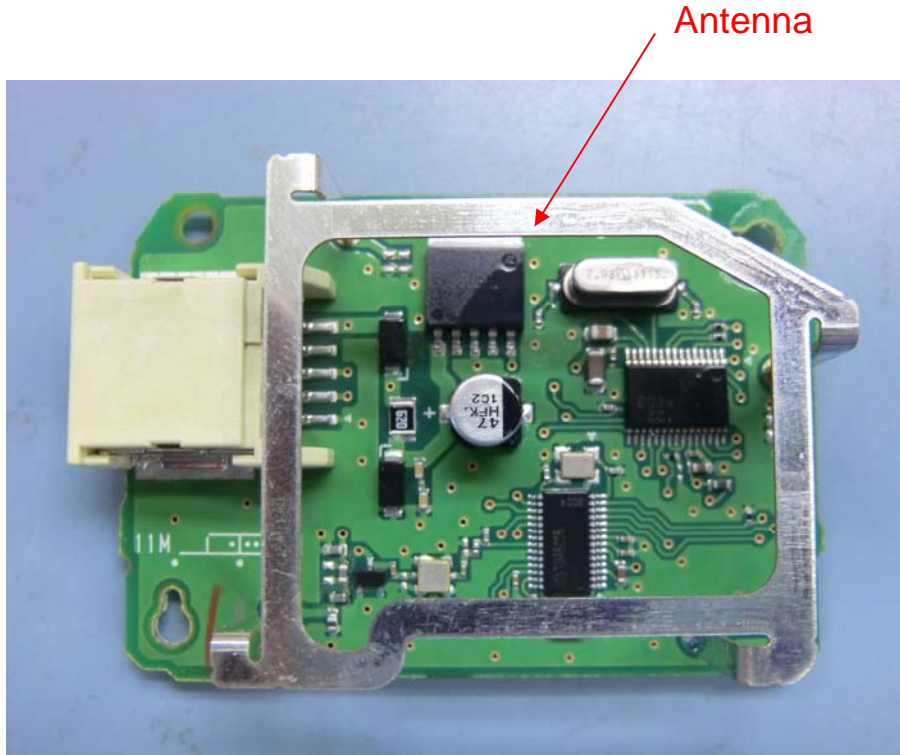

DENSO CORPORATION
Remote Keyless Entry System (Receiver)
FCC ID: HYQ13BDP

Internal Photos

Component layouts (Reflow 2 Side)

Component layouts without antenna (Reflow 2 Side)

DENSO CORPORATION
Remote Keyless Entry System (Receiver)
FCC ID: HYQ13BDP

Internal Photos

Component layouts (Reflow 1 Side)