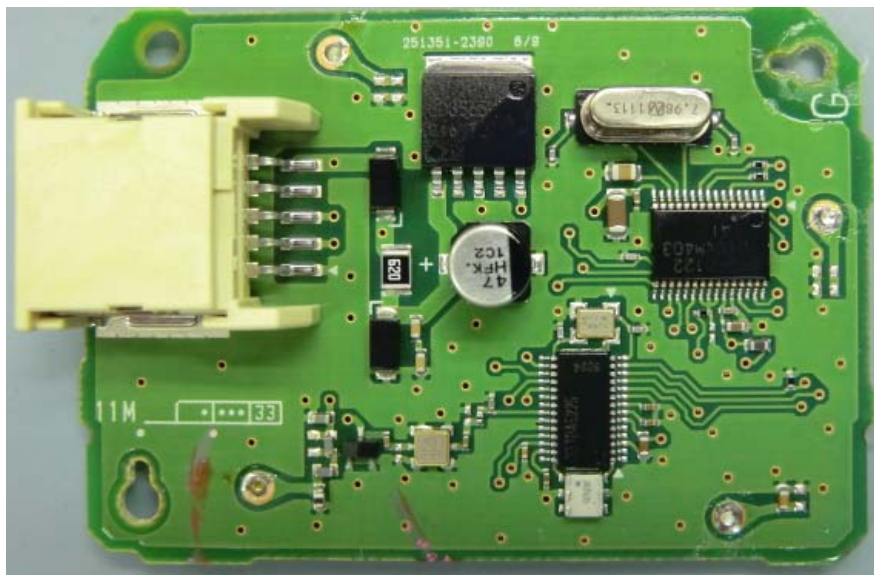

DENSO CORPORATION
Remote Keyless Entry System (Receiver)
FCC ID: HYQ13BDP

Internal Photos

Component layouts (Reflow 2 Side)

Component layouts without antenna (Reflow 2 Side)

DENSO CORPORATION
Remote Keyless Entry System (Receiver)
FCC ID: HYQ13BDP

Internal Photos

Component layouts (Reflow 1 Side)