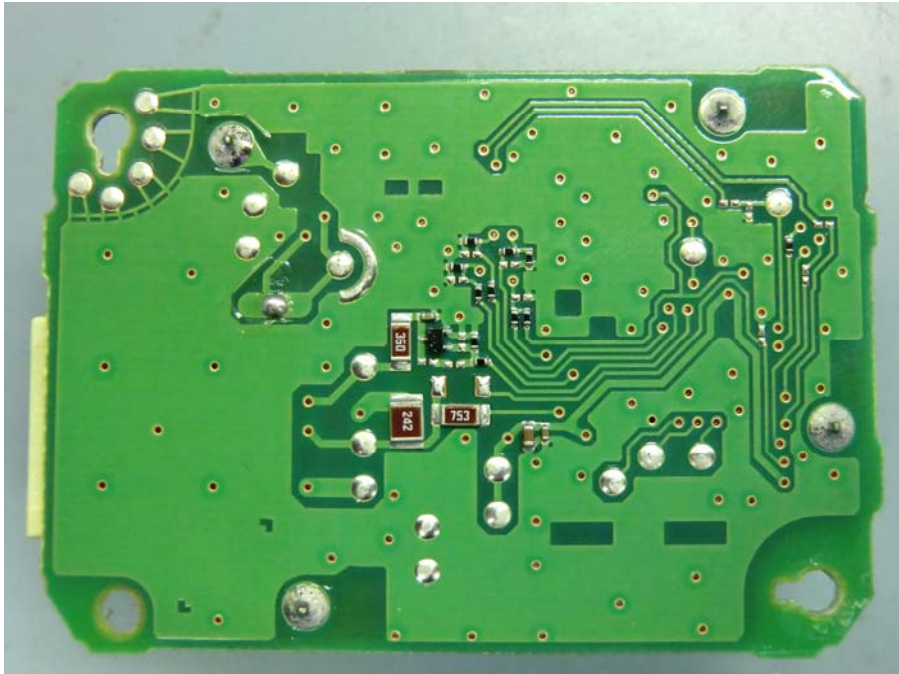

DENSO CORPORATION
Remote Keyless Entry System (Receiver)
FCC ID: HYQ13BDP

Internal Photos

Component layouts (Reflow 2 Side)

Component layouts without antenna (Reflow 2 Side)

DENSO CORPORATION
Remote Keyless Entry System (Receiver)
FCC ID: HYQ13BDP

Internal Photos

Component layouts (Reflow 1 Side)