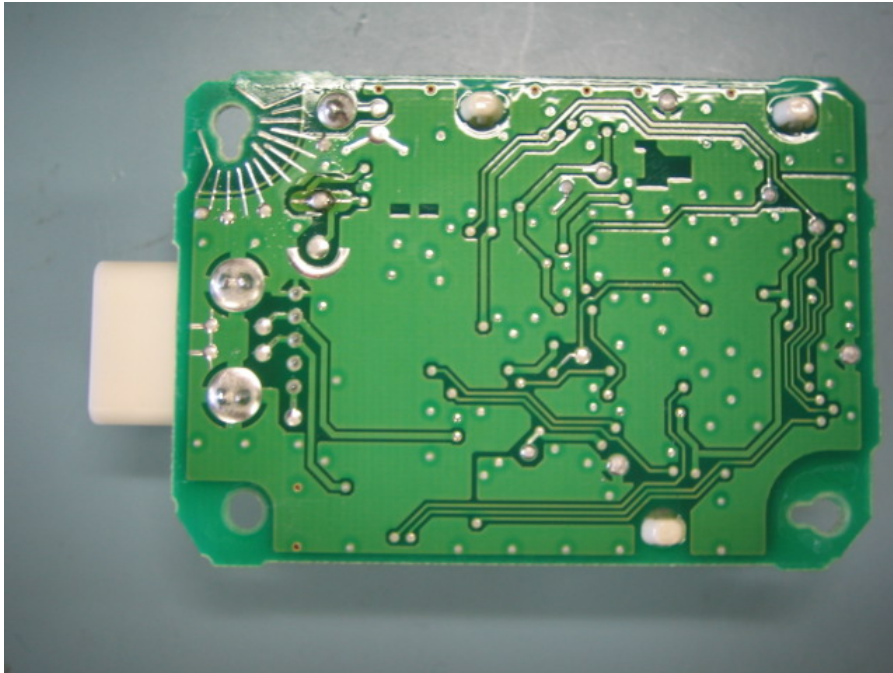

DENSO CORPORATION
Remote Keyless Entry System (Receiver)
FCC ID: HYQ13BDN

Internal Photos

Antenna

Component Side

DENSO CORPORATION
Remote Keyless Entry System (Receiver)
FCC ID: HYQ13BDN

Internal Photos

Solder Side