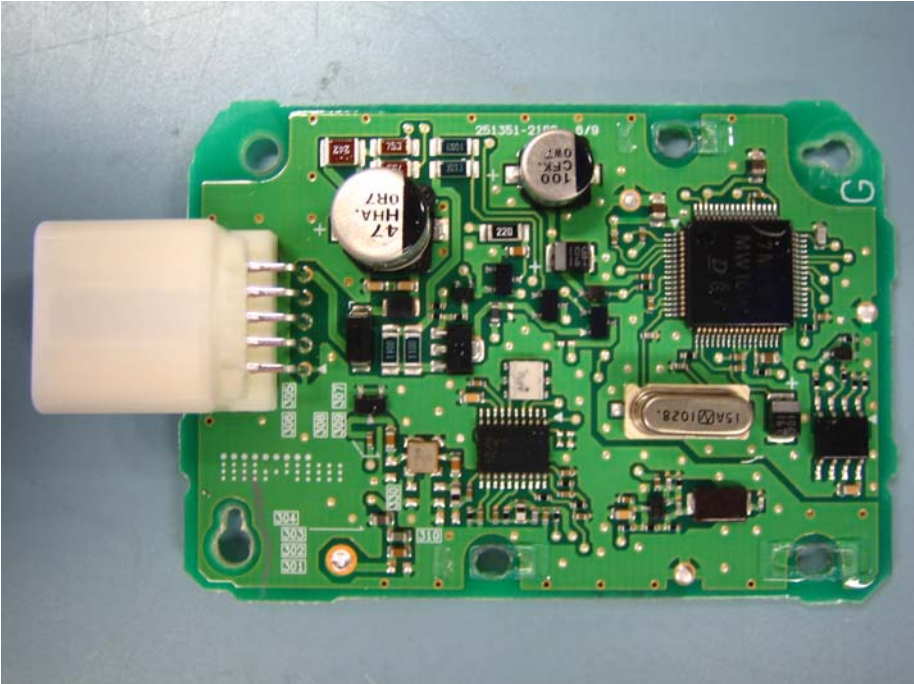

DENSO CORPORATION
Remote Keyless Entry System (Receiver)
FCC ID: HYQ13BDN

Internal Photos

Antenna

Component Side

DENSO CORPORATION
Remote Keyless Entry System (Receiver)
FCC ID: HYQ13BDN

Internal Photos

Solder Side