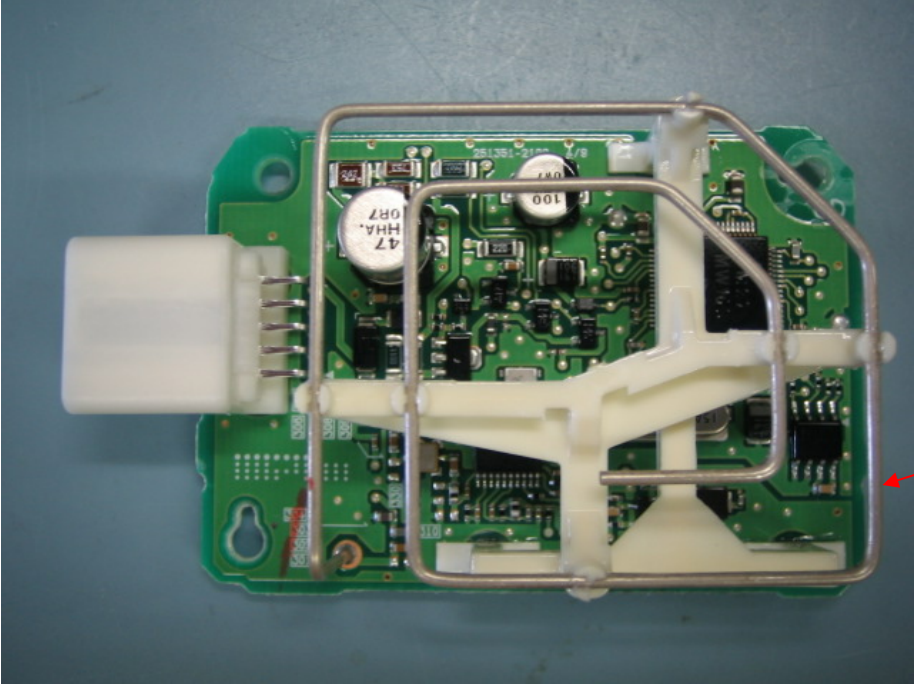

DENSO CORPORATION
Remote Keyless Entry System (Receiver)
FCC ID: HYQ13BDN

Internal Photos

Antenna

Component Side

DENSO CORPORATION
Remote Keyless Entry System (Receiver)
FCC ID: HYQ13BDN

Internal Photos

Solder Side