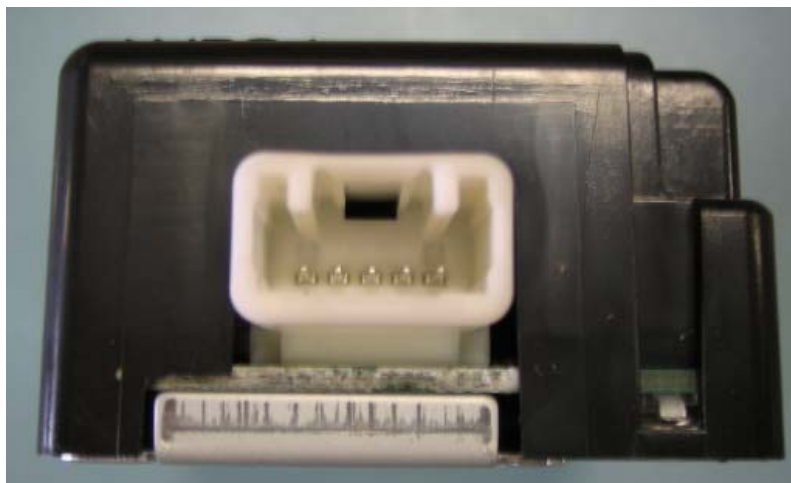

DENSO CORPORATION
Remote Keyless Entry System (Receiver)
FCC ID: HYQ13BDN

External Photos

Front

Rear

DENSO CORPORATION
Remote Keyless Entry System (Receiver)
FCC ID: HYQ13BDN

External Photos

Top

Bottom

DENSO CORPORATION
Remote Keyless Entry System (Receiver)
FCC ID: HYQ13BDN

External Photos

Right

Left