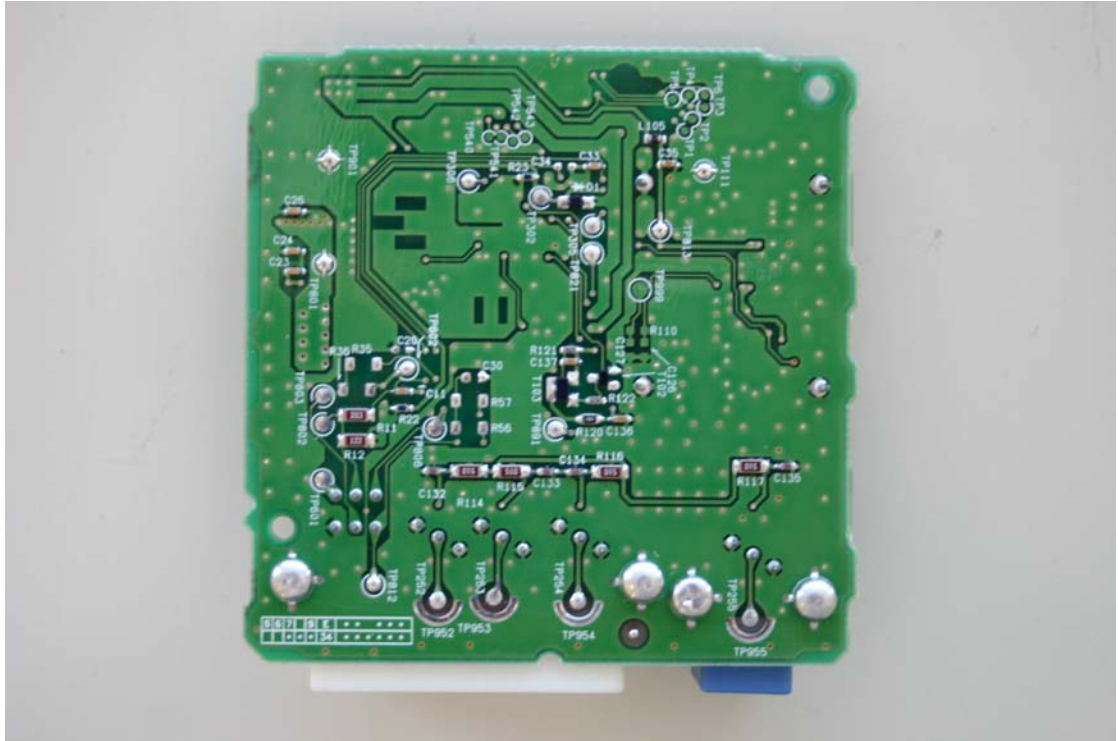

Internal Photos

**DENSO CORPORATION**  
**Tire Pressure Monitoring System (Receiver)**  
**FCC ID: HYQ13BDK**  
**IC: 1551A-13BDK**

**Comp Side**

Internal Photos

**DENSO CORPORATION**  
**Tire Pressure Monitoring System (Receiver)**  
**FCC ID: HYQ13BDK**  
**IC: 1551A-13BDK**

**Sold Side**