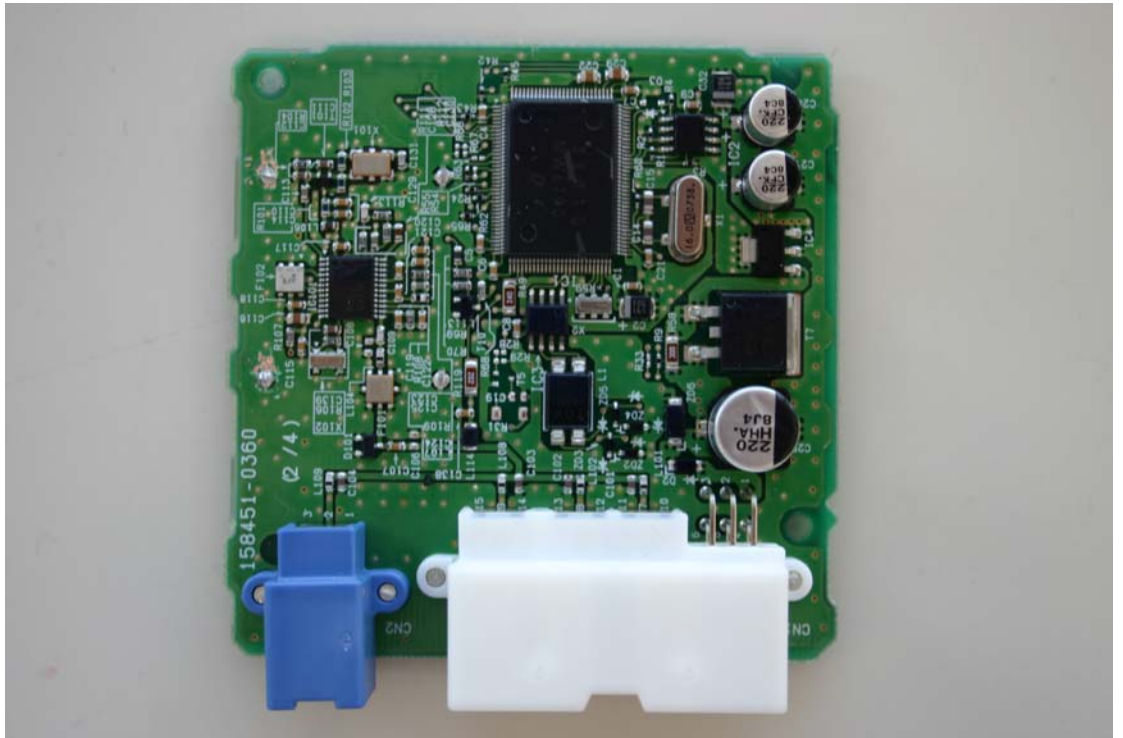

Internal Photos

**DENSO CORPORATION**  
**Tire Pressure Monitoring System (Receiver)**  
**FCC ID: HYQ13BDK**  
**IC: 1551A-13BDK**

**Comp Side**

Internal Photos

**DENSO CORPORATION**  
**Tire Pressure Monitoring System (Receiver)**  
**FCC ID: HYQ13BDK**  
**IC: 1551A-13BDK**

**Sold Side**