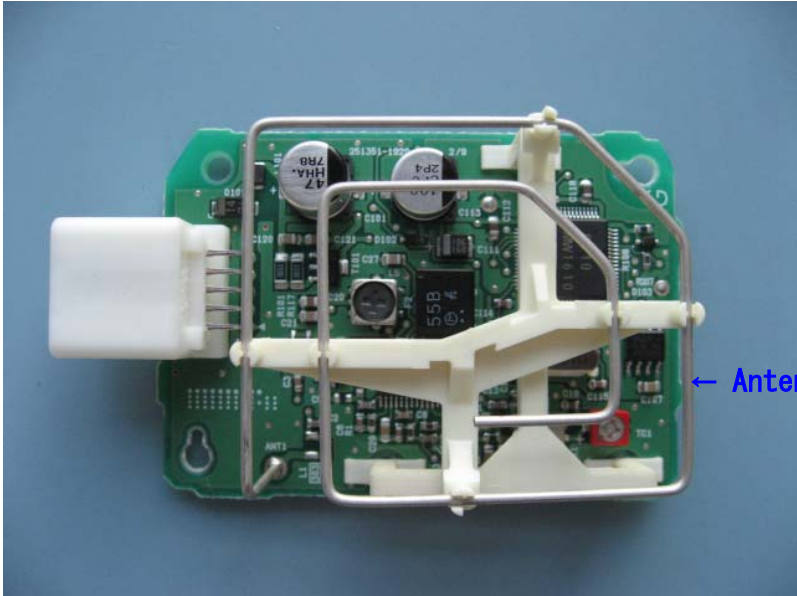

DENSO CORPORATION  
Remote Seat Control System (Receiver)  
FCC ID: HYQ13BDH  
IC Number: 1551A-13BDH

Internal Photos

Component Side

**DENSO CORPORATION**  
**Remote Seat Control System (Receiver)**  
**FCC ID: HYQ13BDH**  
**IC Number: 1551A-13BDH**

Solder Side