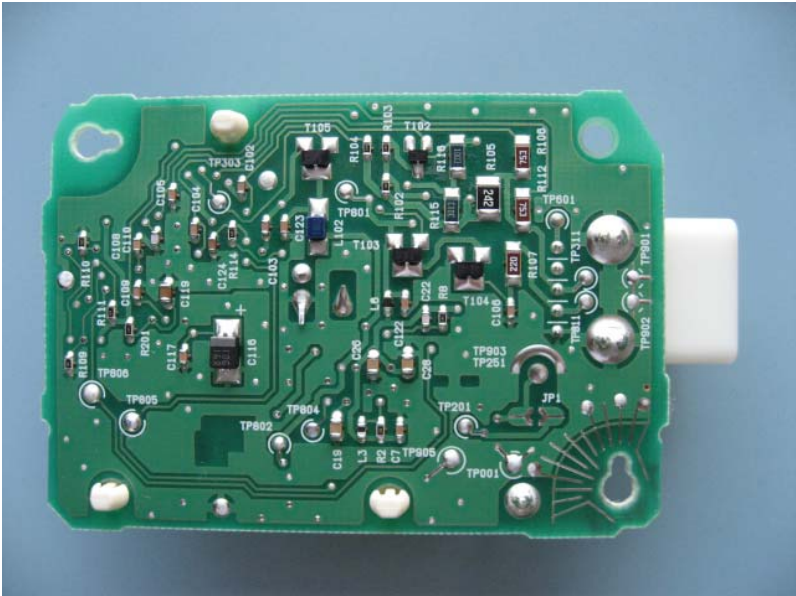

DENSO CORPORATION  
Remote Seat Control System (Receiver)  
FCC ID: HYQ13BDH  
IC Number: 1551A-13BDH

Internal Photos

Component Side

**DENSO CORPORATION**  
**Remote Seat Control System (Receiver)**  
**FCC ID: HYQ13BDH**  
**IC Number: 1551A-13BDH**

Solder Side