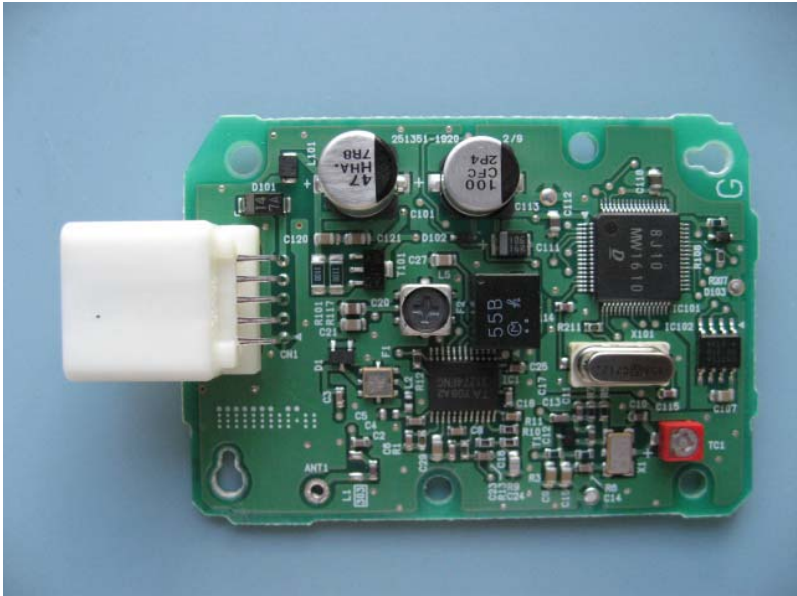

DENSO CORPORATION  
Remote Seat Control System (Receiver)  
FCC ID: HYQ13BDH  
IC Number: 1551A-13BDH

Internal Photos

Component Side

**DENSO CORPORATION**  
**Remote Seat Control System (Receiver)**  
**FCC ID: HYQ13BDH**  
**IC Number: 1551A-13BDH**

Solder Side