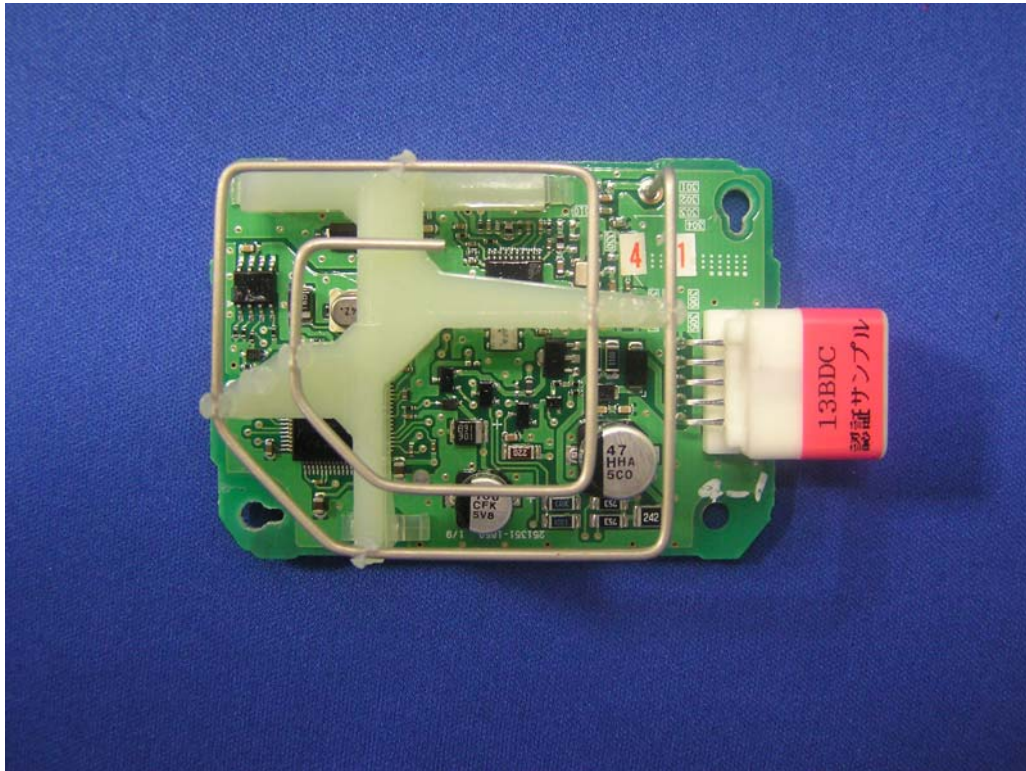

Internal Photo

**DENSO CORPORATION
Remote Keyless Entry System (Receiver) [Model: 13BDC]
FCC ID: HYQ13BDC**

Internal(Top)

Internal(Bottom)

Internal Photo

DENSO CORPORATION
Remote Keyless Entry System (Receiver) [Model: 13BDC]
FCC ID: HYQ13BDC

Internal with Antenna