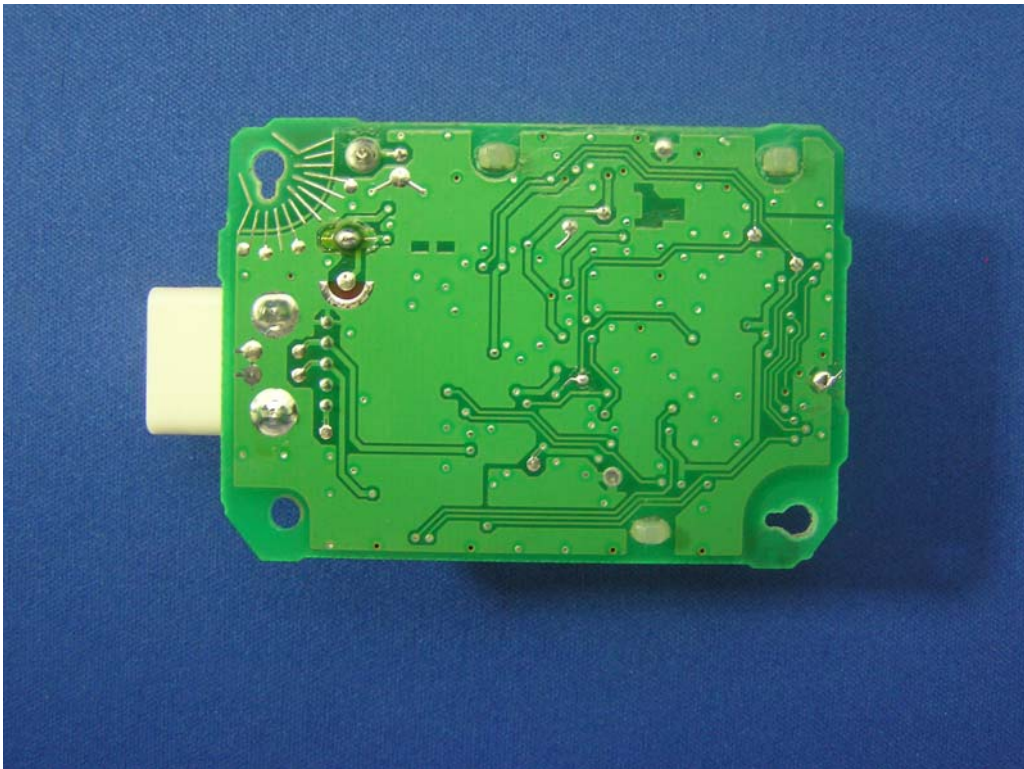

Internal Photo

**DENSO CORPORATION
Remote Keyless Entry System (Receiver) [Model: 13BDC]
FCC ID: HYQ13BDC**

Internal(Top)

Internal(Bottom)

Internal Photo

DENSO CORPORATION
Remote Keyless Entry System (Receiver) [Model: 13BDC]
FCC ID: HYQ13BDC

Internal with Antenna