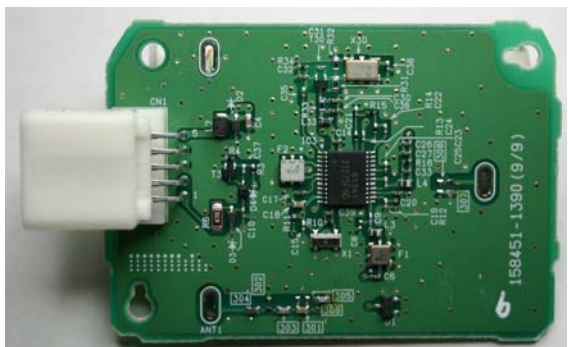

**Internal Photos**

**DENSO CORPORATION**  
**Tire Pressure Monitoring System (Receiver)**  
**FCC ID: HYQ13BCX**  
**IC: 1551A-13BCX**

**Component Side**

TYPE 1

TYPE 2

TYPE 3

TYPE 4

**Internal Photos**

**DENSO CORPORATION**  
**Tire Pressure Monitoring System (Receiver)**  
**FCC ID: HYQ13BCX**  
**IC: 1551A-13BCX**

**Solder Side**

TYPE 1, 3

TYPE 2, 4

**Component Side (Without Antenna)**

TYPE 1

TYPE 2

TYPE 3

TYPE 4