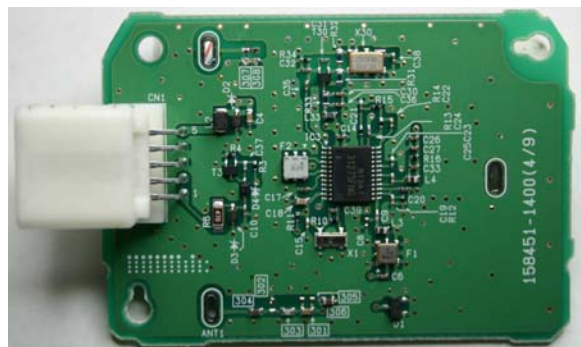

**Internal Photos**

**DENSO CORPORATION**  
**Tire Pressure Monitoring System (Receiver)**  
**FCC ID: HYQ13BCX**  
**IC: 1551A-13BCX**

**Component Side**

TYPE 1

TYPE 2

TYPE 3

TYPE 4

**Internal Photos**

**DENSO CORPORATION**  
**Tire Pressure Monitoring System (Receiver)**  
**FCC ID: HYQ13BCX**  
**IC: 1551A-13BCX**

**Solder Side**

TYPE 1, 3

TYPE 2, 4

**Component Side (Without Antenna)**

TYPE 1

TYPE 2

TYPE 3

TYPE 4