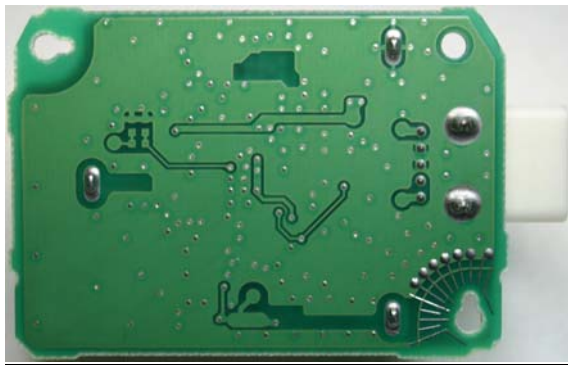

**Internal Photos**

**DENSO CORPORATION**  
**Tire Pressure Monitoring System (Receiver)**  
**FCC ID: HYQ13BCX**  
**IC: 1551A-13BCX**

**Component Side**

TYPE 1

TYPE 2

TYPE 3

TYPE 4

**Internal Photos**

**DENSO CORPORATION**  
**Tire Pressure Monitoring System (Receiver)**  
**FCC ID: HYQ13BCX**  
**IC: 1551A-13BCX**

**Solder Side**

TYPE 1, 3

TYPE 2, 4

**Component Side (Without Antenna)**

TYPE 1

TYPE 2

TYPE 3

TYPE 4