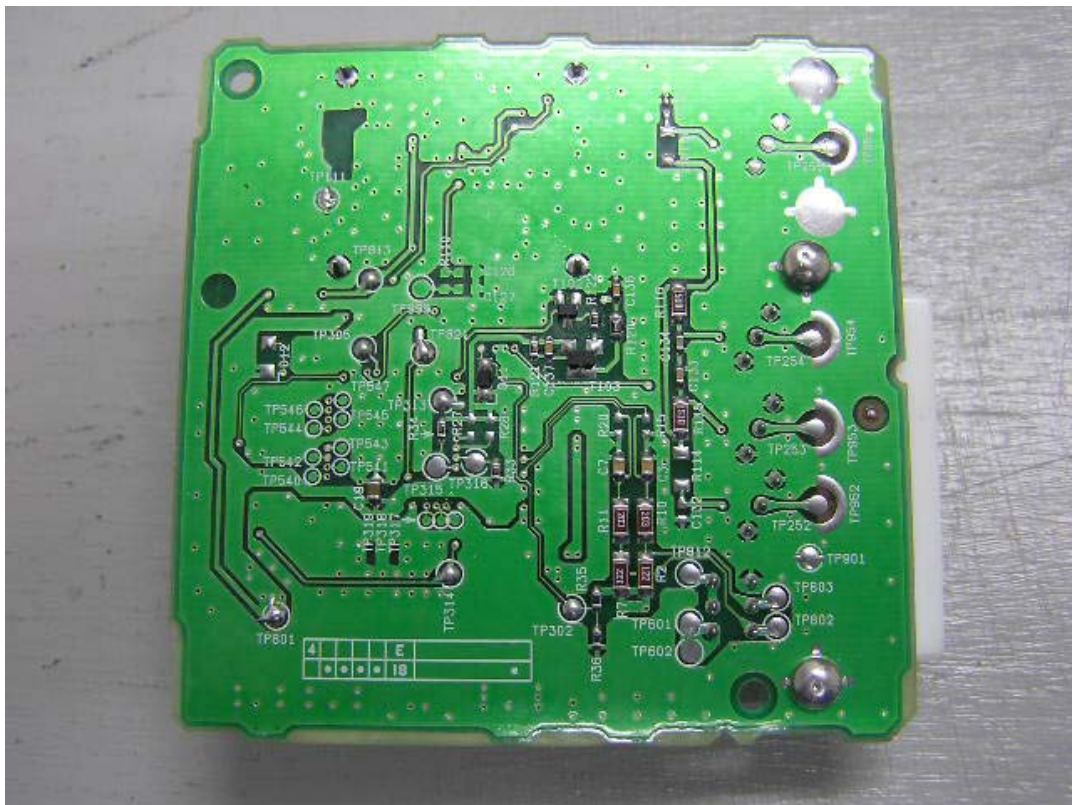

*Internal Photo
Tire Pressure Monitoring System(Receiver)
FCC ID : HYQ13BCE
IC Number : 1551A-13BCE*

DENSO CORPORATION

Antenna Inside

Receiver inside comp side with shield

*Internal Photo
Tire Pressure Monitoring System(Receiver)
FCC ID : HYQ13BCE
IC Number : 1551A-13BCE*

DENSO CORPORATION

Receiver inside comp side without shield

Receiver inside solder side