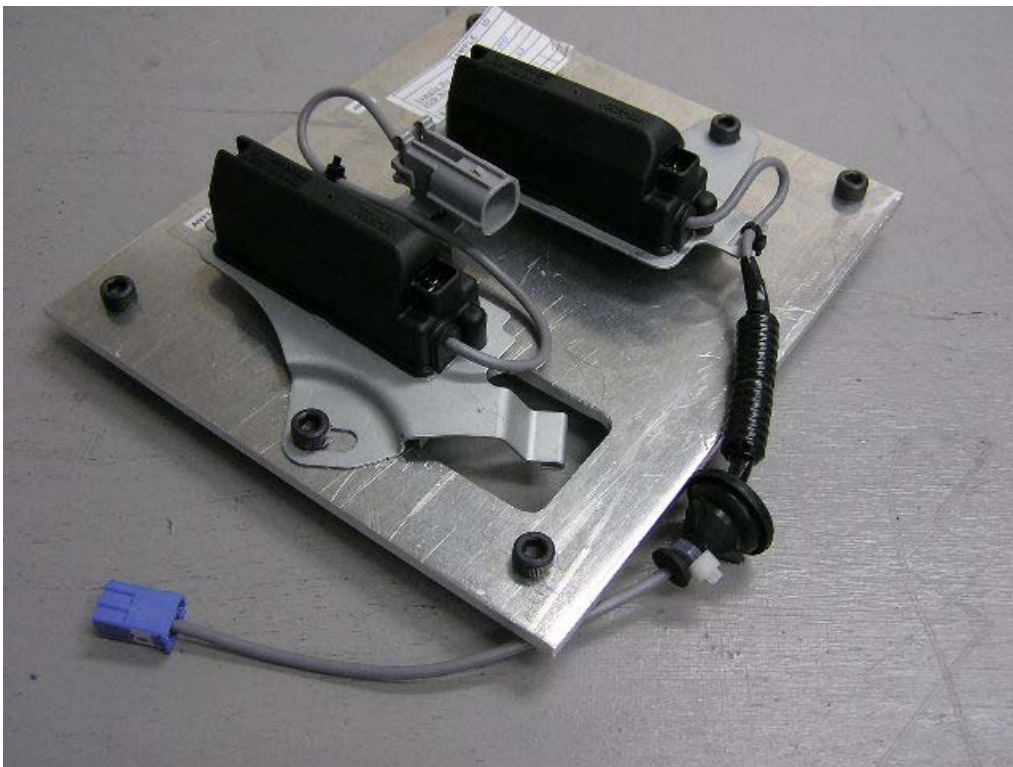

External Photo
Tire Pressure Monitoring System(Receiver)
FCC ID : HYQ13BCE
IC Number : 1551A-13BCE

DENSO CORPORATION

Front view 1

Rear view 2

External Photo
Tire Pressure Monitoring System(Receiver)
FCC ID : HYQ13BCE
IC Number : 1551A-13BCE

DENSO CORPORATION

Rear View 1

Rear View 2

External Photo
Tire Pressure Monitoring System(Receiver)
FCC ID : HYQ13BCE
IC Number : 1551A-13BCE

DENSO CORPORATION

Antenna 1

Antenna 2