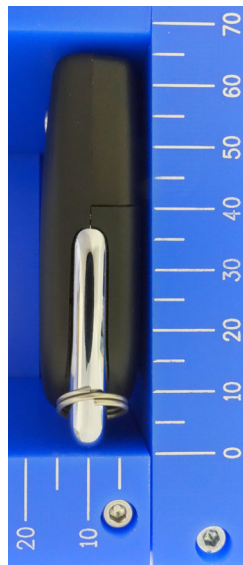

DENSO CORPORATION
Remote Keyless Entry System (Transmitter)
FCC ID: HYQ12BGR

External Photos

Top View

Left View

Front View

Right View

Rear View

Bottom View

Note:

The difference in appearances has no influence on RF performance.

DENSO CORPORATION
Remote Keyless Entry System (Transmitter)
FCC ID: HYQ12BGR

Explanation of Variation

[3-Button type]

[2-Button type]

[Rear View (Common)]

Note:

The difference in appearances has no influence on RF performance.