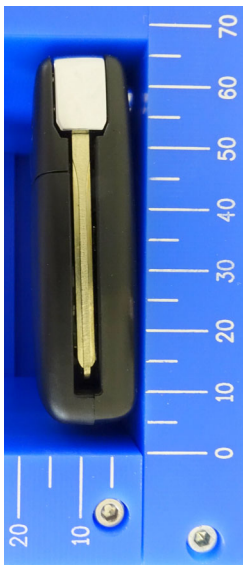

DENSO CORPORATION
Remote Keyless Entry System (Transmitter)
FCC ID: HYQ12BGR

External Photos

Top View

Left View

Front View

Right View

Rear View

Bottom View

Note:

The difference in appearances has no influence on RF performance.

DENSO CORPORATION
Remote Keyless Entry System (Transmitter)
FCC ID: HYQ12BGR

Explanation of Variation

[3-Button type]

[2-Button type]

[Rear View (Common)]

Note:

The difference in appearances has no influence on RF performance.