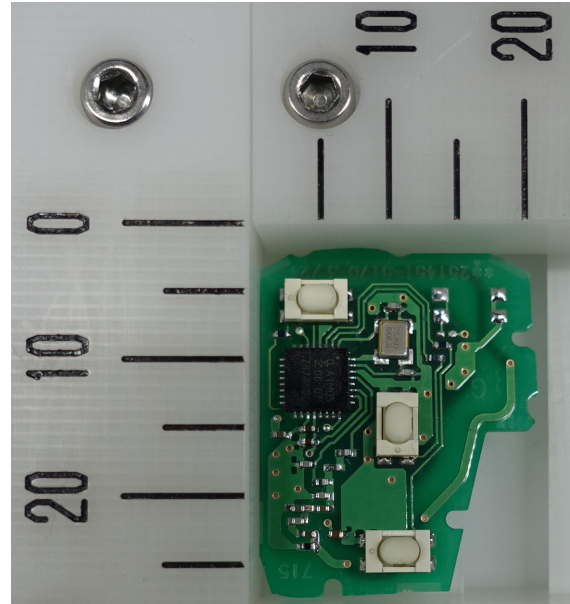

DENSO CORPORATION
Remote Keyless Entry System (Transmitter)
FCC ID: HYQ12BGM
IC Number: 1551A-12BGM

Internal Photos

Component side

4-Button type **Antenna**

3-Button type

Solder side (Common)

Antenna

Marking location

Marking location

Note:

The difference in the number and / or location of switches has no influence on RF performance.