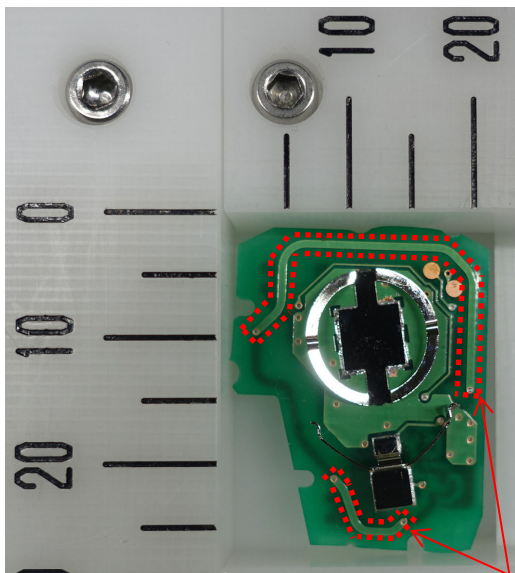

DENSO CORPORATION
Remote Keyless Entry System (Transmitter)
FCC ID: HYQ12BGM
IC Number: 1551A-12BGM

Internal Photos

Component side

4-Button type **Antenna**

3-Button type

Solder side (Common)

Antenna

Marking location

Marking location

Note:

The difference in the number and / or location of switches has no influence on RF performance.