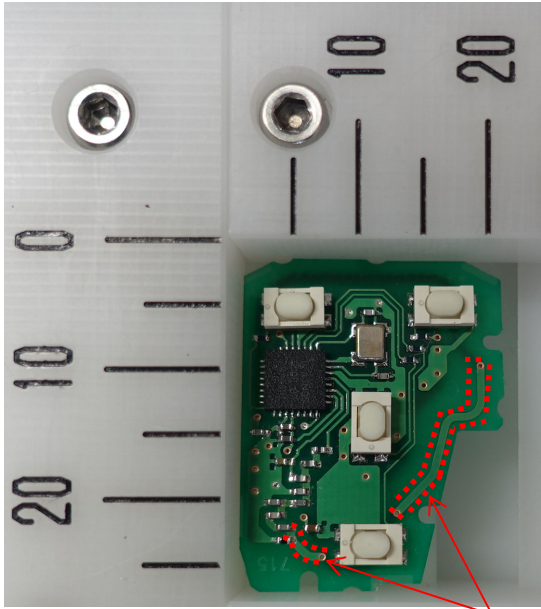

DENSO CORPORATION
Remote Keyless Entry System (Transmitter)
FCC ID: HYQ12BGM
IC Number: 1551A-12BGM

Internal Photos

Component side

4-Button type **Antenna**

3-Button type

Solder side (Common)

Antenna

Marking location

Marking location

Note:

The difference in the number and / or location of switches has no influence on RF performance.