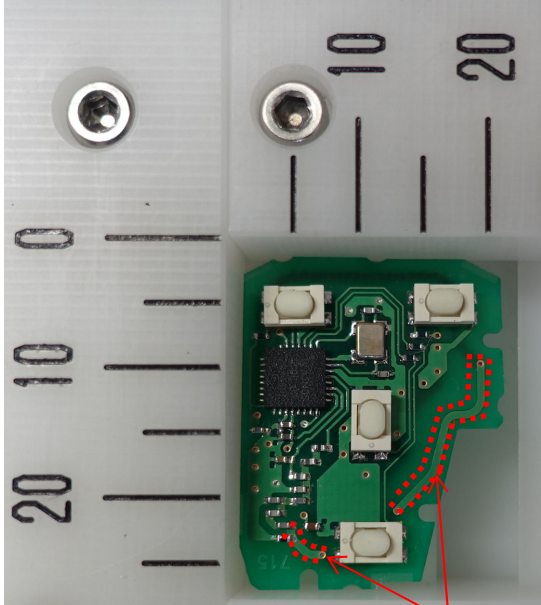

**DENSO CORPORATION**  
**Remote Keyless Entry System (Transmitter)**  
**FCC ID: HYQ12BGG**  
**IC Number: 1551A-12BGG**

Internal Photos

Component side

4-Button type Antenna

3-Button type

Solder side (Common)

Antenna

Marking location

Marking location

Note:

The difference in the number and / or location of switches has no influence on RF performance.