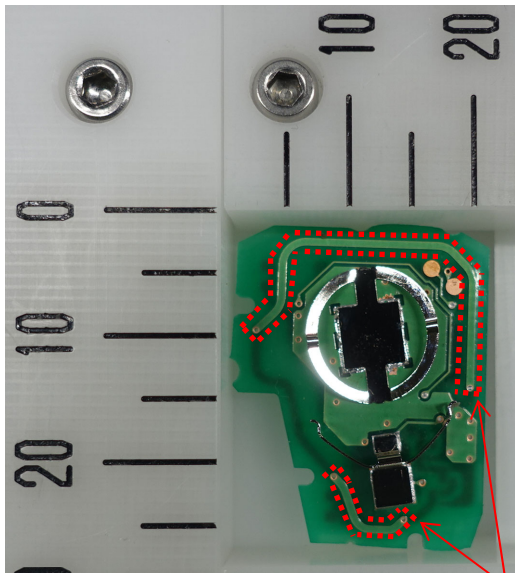

**DENSO CORPORATION**  
**Remote Keyless Entry System (Transmitter)**  
**FCC ID: HYQ12BGG**  
**IC Number: 1551A-12BGG**

Internal Photos

Component side

4-Button type Antenna

3-Button type

Solder side (Common)

Antenna

Marking location

Marking location

Note:

The difference in the number and / or location of switches has no influence on RF performance.