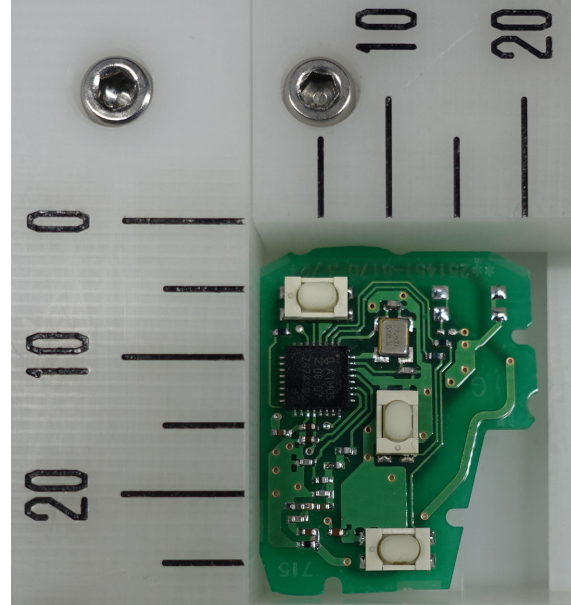

**DENSO CORPORATION**  
**Remote Keyless Entry System (Transmitter)**  
**FCC ID: HYQ12BGG**  
**IC Number: 1551A-12BGG**

Internal Photos

Component side

4-Button type Antenna

3-Button type

Solder side (Common)

Antenna

Marking location

Marking location

Note:

The difference in the number and / or location of switches has no influence on RF performance.