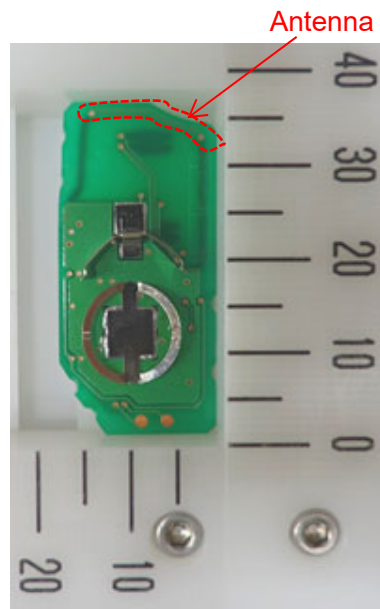

DENSO CORPORATION
Remote Keyless Entry System (Transmitter)
FCC ID: HYQ12BGF
IC Number: 1551A-12BGF

Internal Photos

Component side

Solder side

Marking location