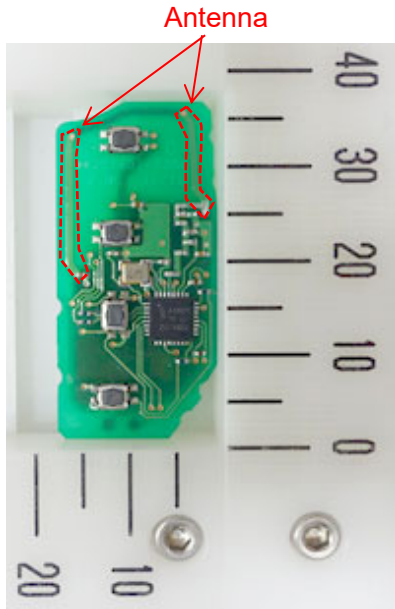

DENSO CORPORATION
Remote Keyless Entry System (Transmitter)
FCC ID: HYQ12BGF
IC Number: 1551A-12BGF

Internal Photos

Component side

Solder side

Marking location