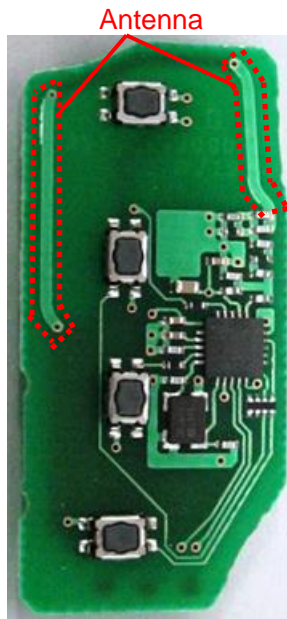

DENSO CORPORATION
Remote Keyless Entry System (Transmitter)
FCC ID: HYQ12BFB
IC Number: 1551A-12BFB

Internal Photos

Component Side

Solder Side