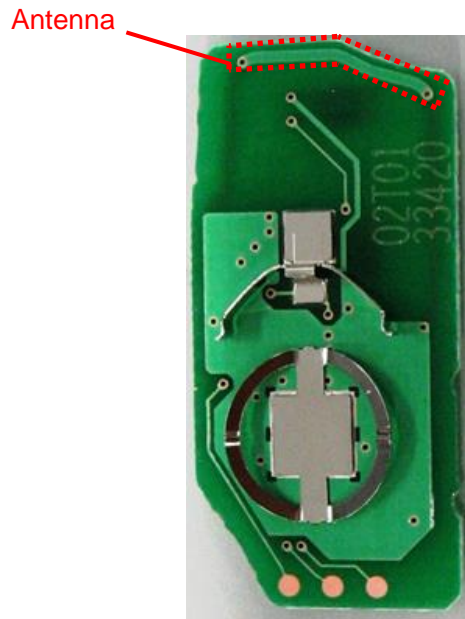

DENSO CORPORATION
Remote Keyless Entry System (Transmitter)
FCC ID: HYQ12BFB
IC Number: 1551A-12BFB

Internal Photos

Component Side

Solder Side