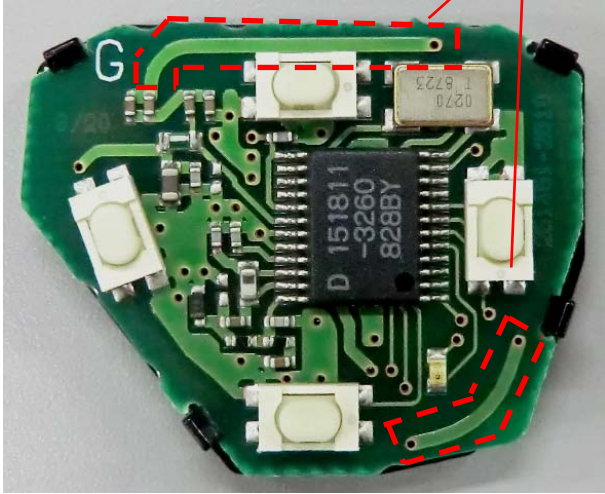

DENSO CORPORATION
Remote Keyless Entry System (Transmitter)
FCC ID: HYQ12BEW

Internal Photos

<Component side>

Antenna

4-button

3-button

3-button

2-button

<Solder side>

Antenna

Common

NOTE:

Variation in the number of buttons does not affect RF performance.