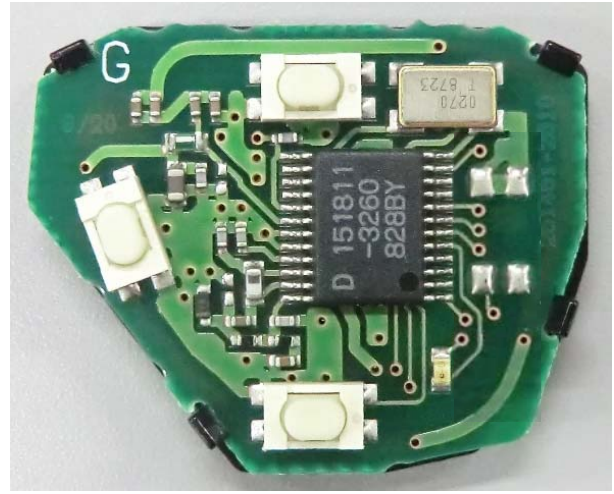

DENSO CORPORATION
Remote Keyless Entry System (Transmitter)
FCC ID: HYQ12BEW

Internal Photos

<Component side>

Antenna

4-button

3-button

3-button

2-button

<Solder side>

Antenna

Common

NOTE:

Variation in the number of buttons does not affect RF performance.