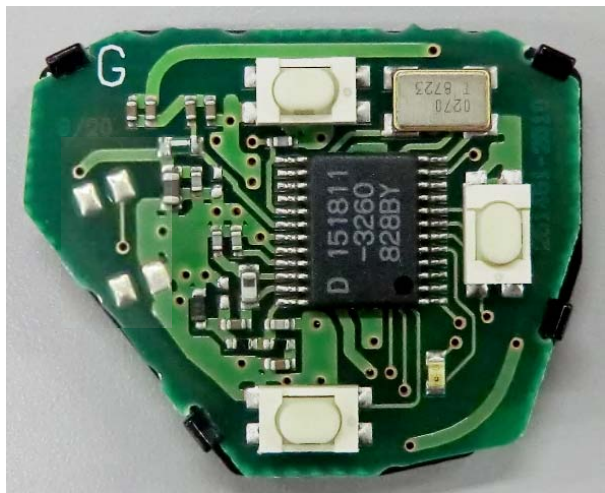

DENSO CORPORATION
Remote Keyless Entry System (Transmitter)
FCC ID: HYQ12BEW

Internal Photos

<Component side>

Antenna

4-button

3-button

3-button

2-button

<Solder side>

Antenna

Common

NOTE:

Variation in the number of buttons does not affect RF performance.