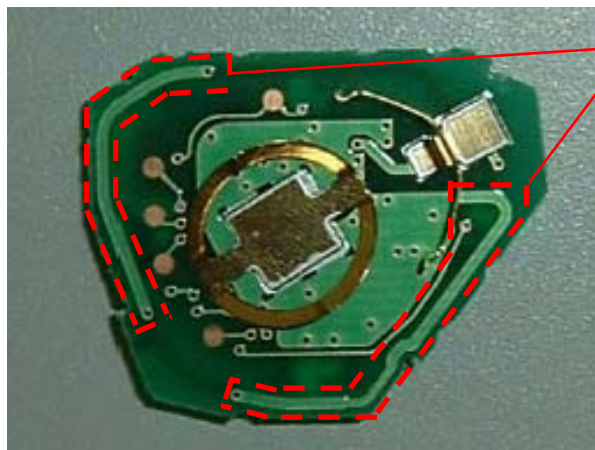

DENSO CORPORATION
Remote Keyless Entry System (Transmitter)
FCC ID: HYQ12BEW

Internal Photos

<Component side>

Antenna

4-button

3-button

3-button

2-button

<Solder side>

Antenna

Common

NOTE:

Variation in the number of buttons does not affect RF performance.