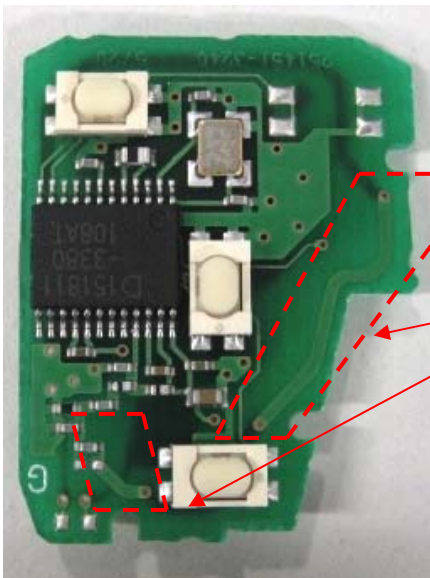

DENSO CORPORATION
Remote Keyless Entry System (Transmitter)
FCC ID: HYQ12BEL
IC Number: 1551A-12BEL

Internal Photos (1/2)

Comp. Side (4-button)

Comp. Side (3-button)

Comp. Side (3-button)

Comp. Side (2-button)

NOTE: Variations in the number of buttons do not affect RF performance.

DENSO CORPORATION
Remote Keyless Entry System (Transmitter)
FCC ID: HYQ12BEL
IC Number: 1551A-12BEL

I

Internal Photos (2/2)

Solder Side

Solder Side without battery holder