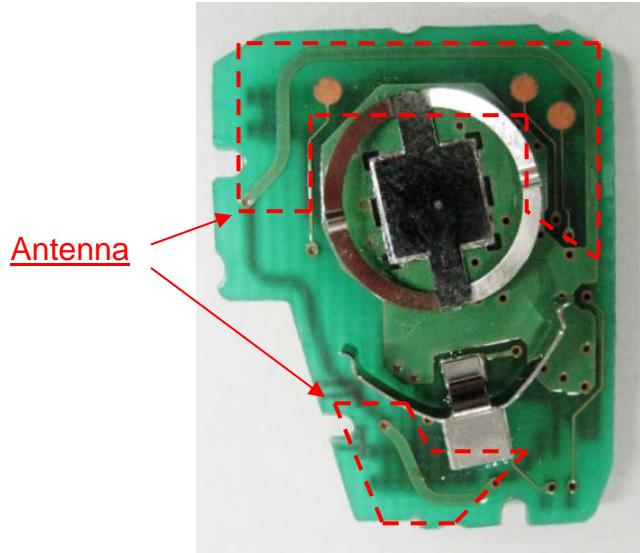

DENSO CORPORATION
Remote Keyless Entry System (Transmitter)
FCC ID: HYQ12BEL
IC Number: 1551A-12BEL

Internal Photos (1/2)

Comp. Side (4-button)

Comp. Side (3-button)

Comp. Side (3-button)

Comp. Side (2-button)

NOTE: Variations in the number of buttons do not affect RF performance.

DENSO CORPORATION
Remote Keyless Entry System (Transmitter)
FCC ID: HYQ12BEL
IC Number: 1551A-12BEL

I

Internal Photos (2/2)

Solder Side

Solder Side without battery holder