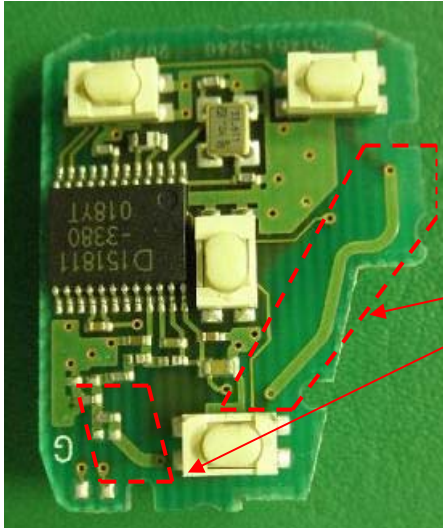

DENSO CORPORATION
Remote Keyless Entry System (Transmitter)
FCC ID: HYQ12BEL
IC Number: 1551A-12BEL

Internal Photos (1/2)

Comp. Side (4-button)

Comp. Side (3-button)

Comp. Side (3-button)

Comp. Side (2-button)

NOTE: Variations in the number of buttons do not affect RF performance.

DENSO CORPORATION
Remote Keyless Entry System (Transmitter)
FCC ID: HYQ12BEL
IC Number: 1551A-12BEL

I

Internal Photos (2/2)

Solder Side

Solder Side without battery holder