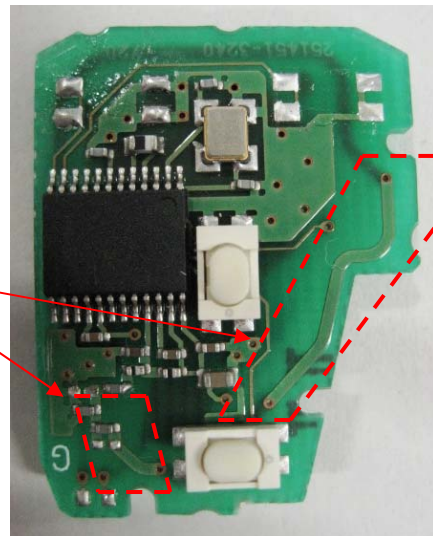

DENSO CORPORATION
Remote Keyless Entry System (Transmitter)
FCC ID: HYQ12BEL
IC Number: 1551A-12BEL

Internal Photos (1/2)

Comp. Side (4-button)

Comp. Side (3-button)

Comp. Side (3-button)

Comp. Side (2-button)

NOTE: Variations in the number of buttons do not affect RF performance.

DENSO CORPORATION
Remote Keyless Entry System (Transmitter)
FCC ID: HYQ12BEL
IC Number: 1551A-12BEL

I

Internal Photos (2/2)

Solder Side

Solder Side without battery holder