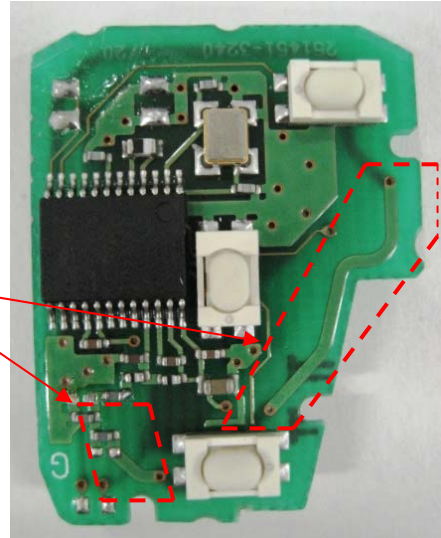

DENSO CORPORATION
Remote Keyless Entry System (Transmitter)
FCC ID: HYQ12BEL
IC Number: 1551A-12BEL

Internal Photos (1/2)

Comp. Side (4-button)

Comp. Side (3-button)

Comp. Side (3-button)

Comp. Side (2-button)

NOTE: Variations in the number of buttons do not affect RF performance.

DENSO CORPORATION
Remote Keyless Entry System (Transmitter)
FCC ID: HYQ12BEL
IC Number: 1551A-12BEL

I

Internal Photos (2/2)

Solder Side

Solder Side without battery holder